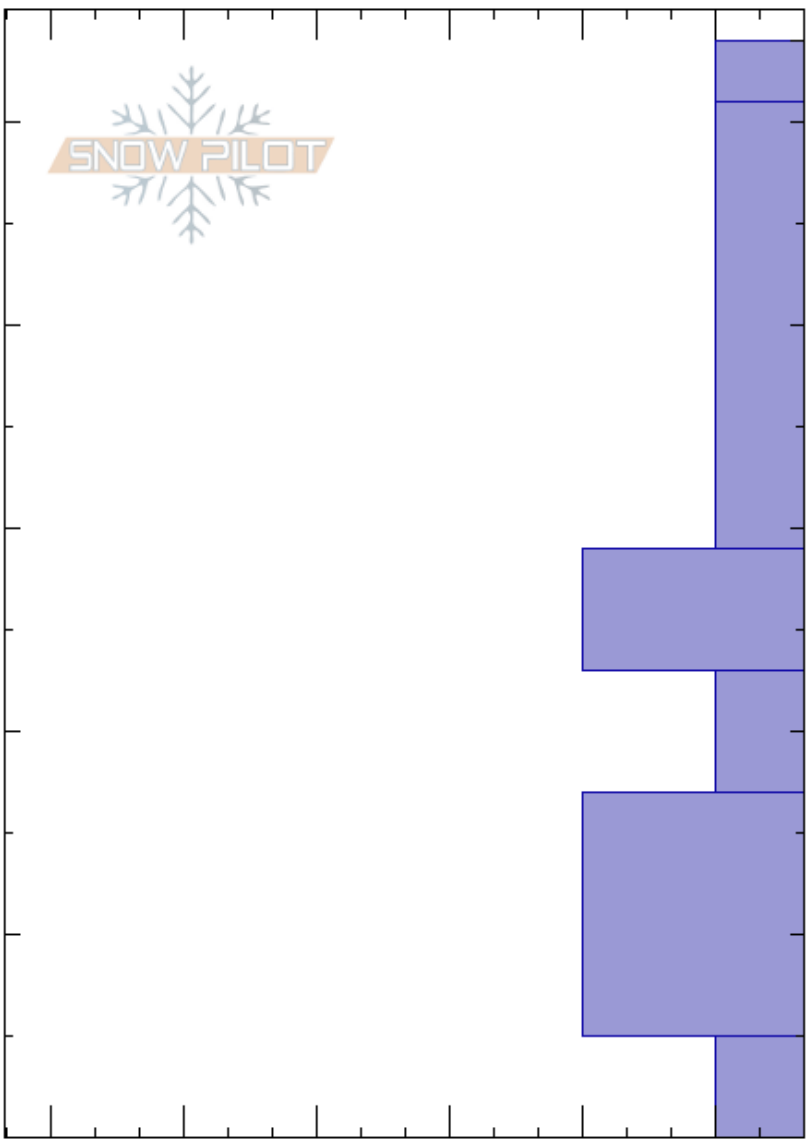

R Shiftface Hannah Blum
 Sangre de Cristo Range 12/22/2024 - 2:30pm
 NM
Elevation: 11780 ft
Aspect: 250°
Specifics: Pit dug in a Ski Area; We skied slope

Stability:
Air Temperature: 33°C
Sky Cover: SCT
Precipitation: NO
Wind: W

Layer Notes:

HS:54
PF:50
PS:30

Crystal Form	Crystal Size	Moisture	ρ kg/m ³	Stability tests & Layer comments
☒	2-10	D		
☐	2.5-3	D		
☐	3-6	D		
☐	2-4	D		
△	5-10	D		
△	4-8	D		

CTN
 ECTX
 STN

Notes: