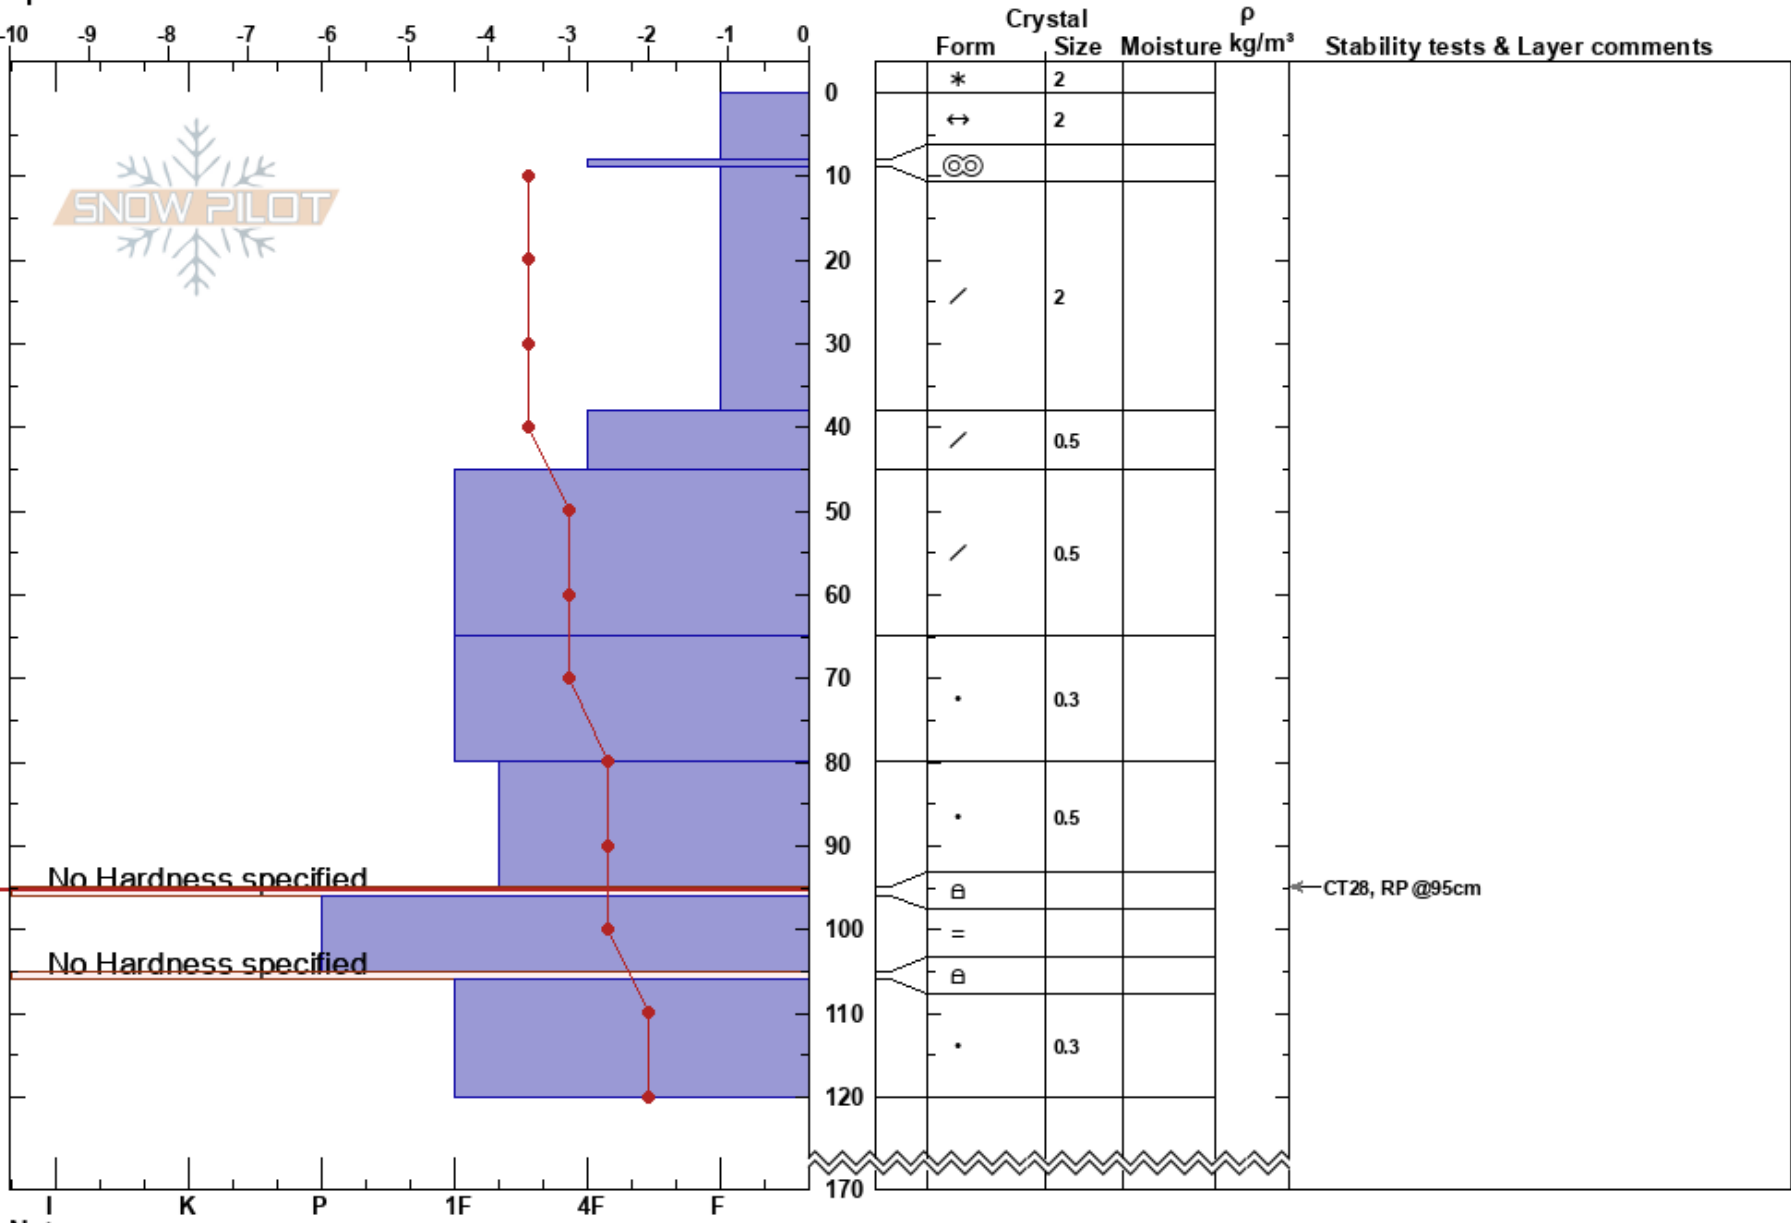

Burger Butte
 Wallowas
 OR
 Elevation: 7350 ft
 Aspect: 300°
 Specifics:

Victor McNeil
 12/22/2024 - 1:00pm
 Co-ord: 11T 458486E 4998979N
 Slope Angle: 30°
 Wind Loading: no

Stability: **HS:170**
 Air Temperature: -4°C
 Sky Cover: OVC
 Precipitation: NO
 Wind: S Light Breeze
 Layer Notes:
 95-96cm: Problematic layer

Notes: No wind loading at pit location, but observed up higher.