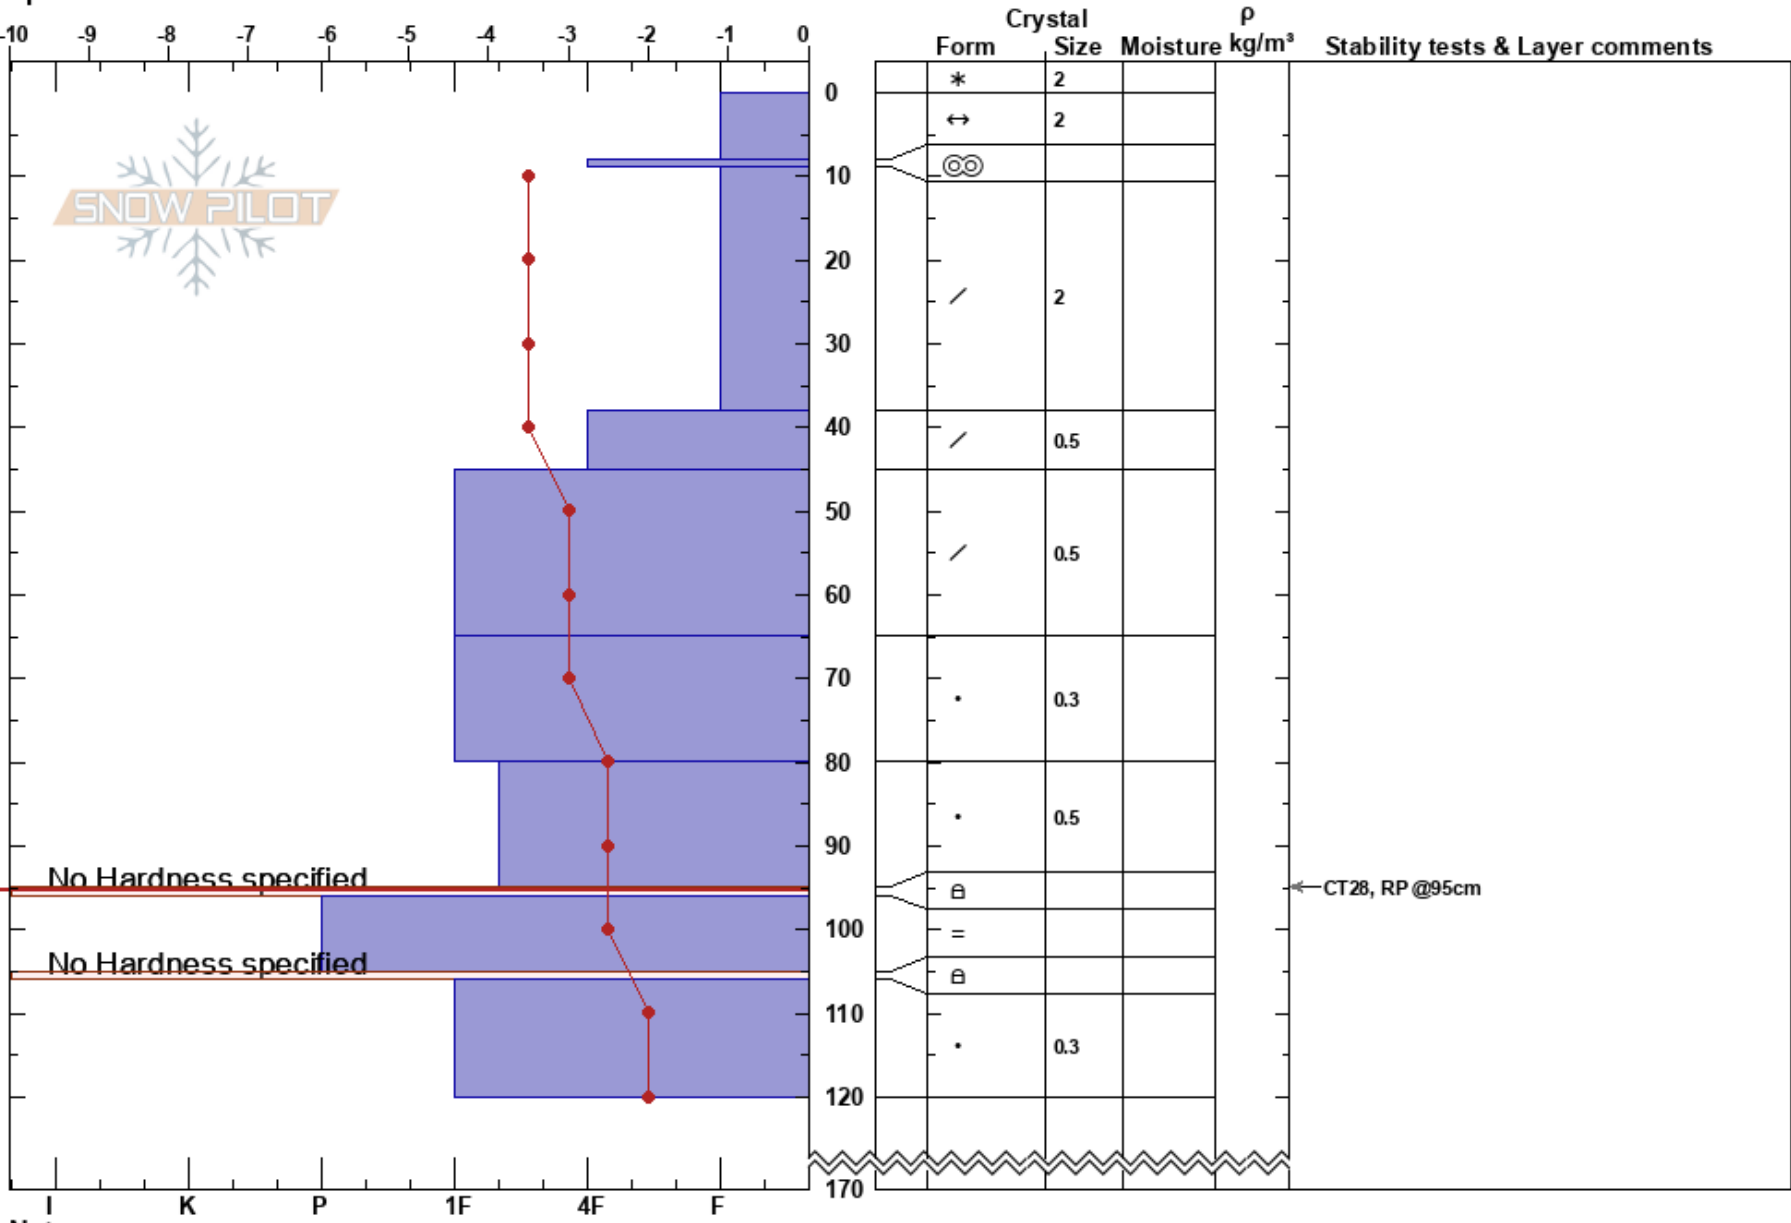

Burger Butte
 Wallowas
 OR
 Elevation: 7350 ft
 Aspect: 300°
 Specifics:

Victor McNeil
 12/22/2024 - 1:00pm
 Co-ord: 11T 458486E 4998979N
 Slope Angle: 30°
 Wind Loading: no

Stability:
 Air Temperature: -4°C
 Sky Cover: OVC
 Precipitation: NO
 Wind: S Light Breeze

HS:170
 Layer Notes:
 95-96cm: Problematic layer

Notes: No wind loading at pit location, but observed up higher.