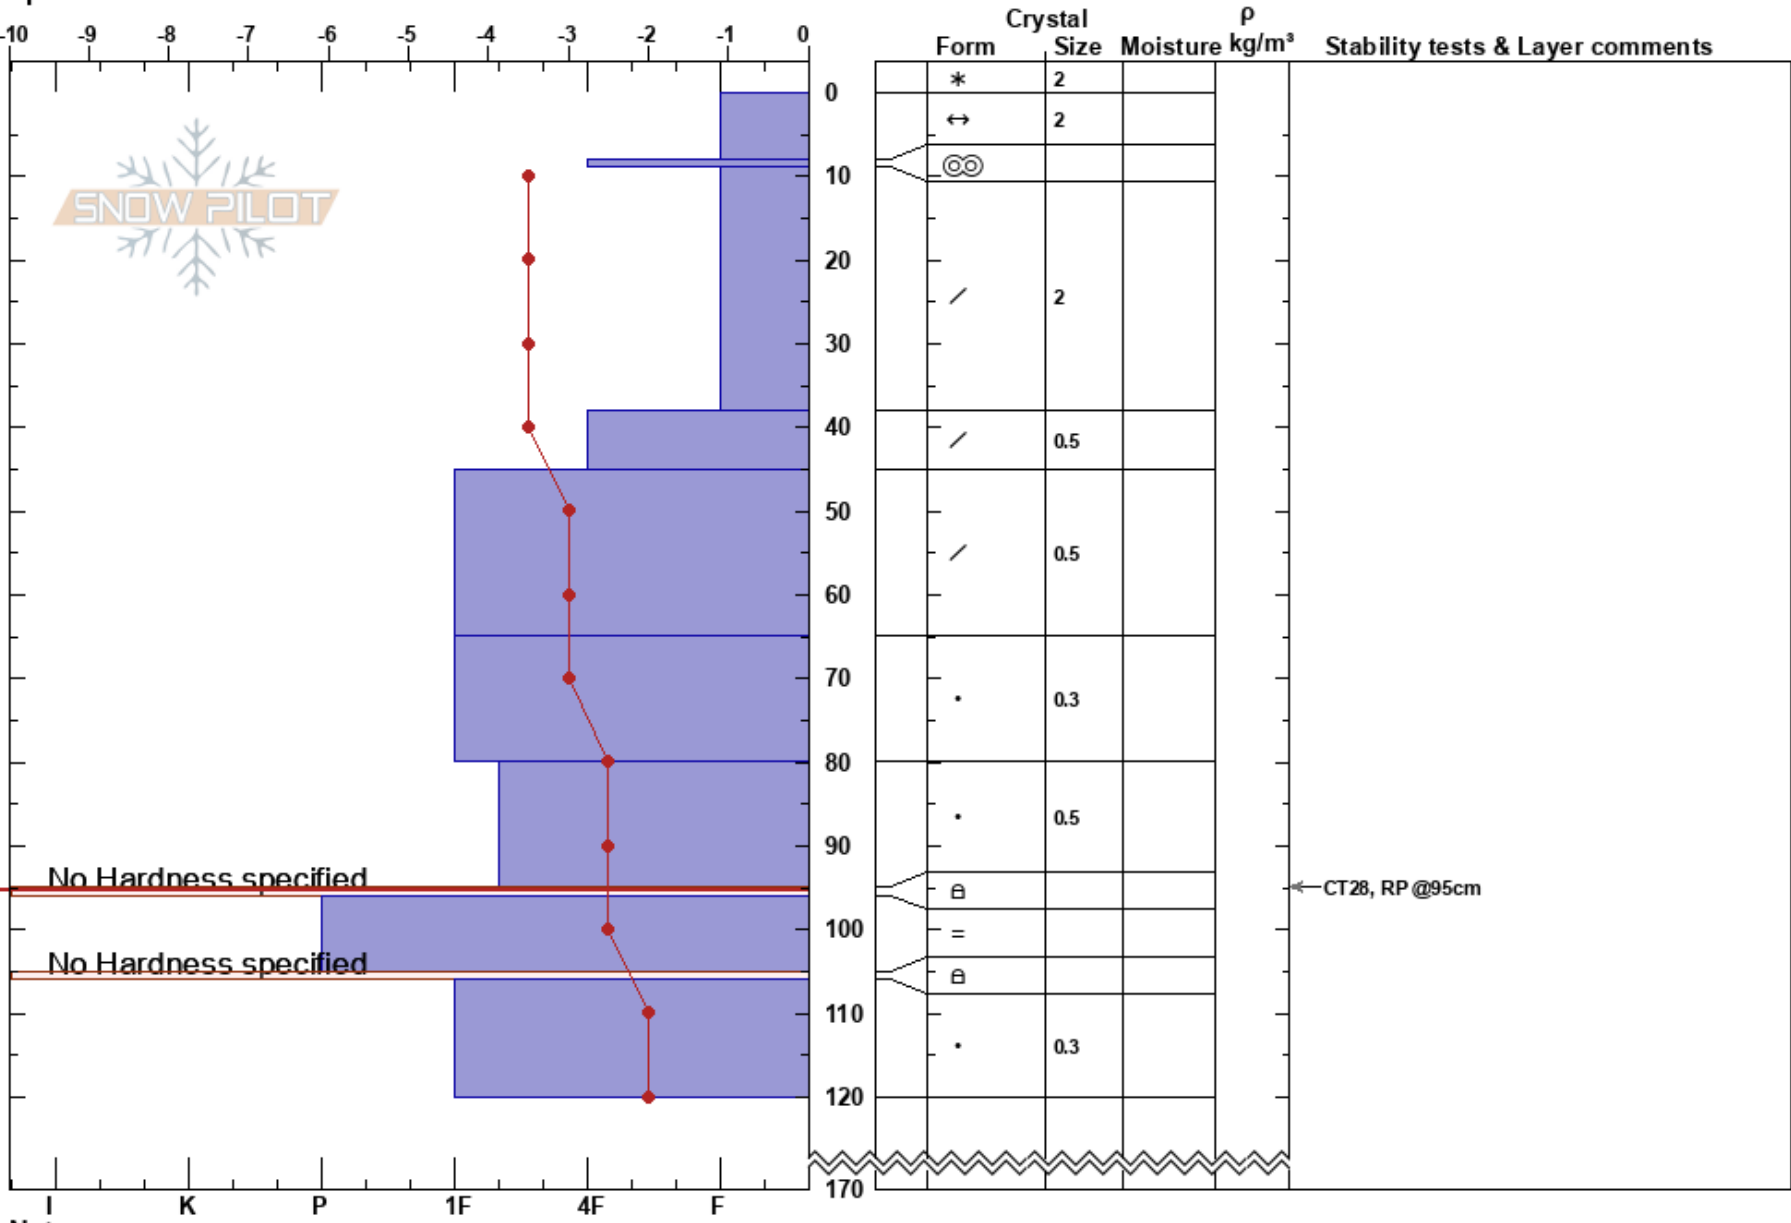

Burger Butte
 Wallowas
 OR
 Elevation: 7350 ft
 Aspect: 300°
 Specifics:

Victor McNeil
 12/22/2024 - 1:00pm
 Co-ord: 11T 458486E 4998979N
 Slope Angle: 30°
 Wind Loading: no

Stability:
 Air Temperature: -4°C
 Sky Cover: OVC
 Precipitation: NO
 Wind: S Light Breeze

HS:170
 Layer Notes:
 95-96cm: Problematic layer

Notes: No hardness specified at pit location, but observed up higher.