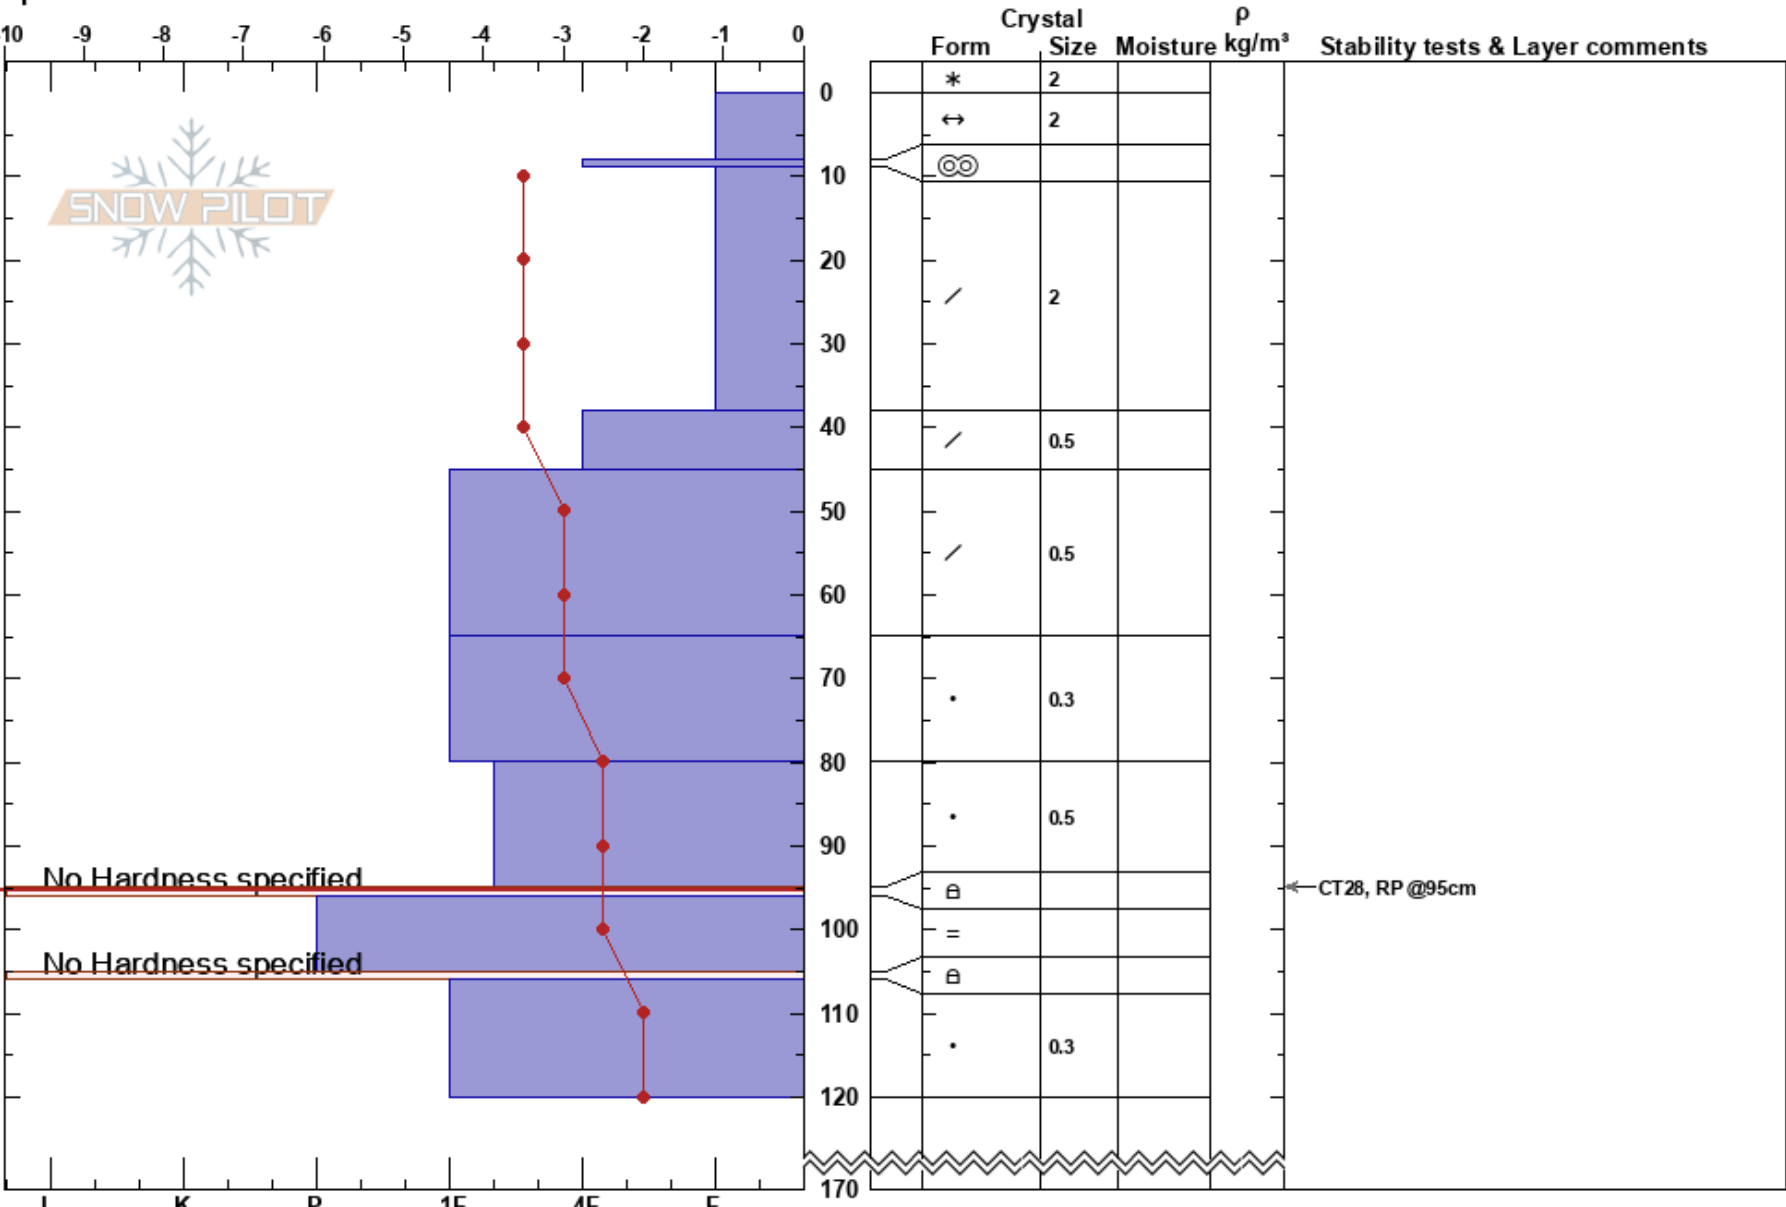

Burger Butte
 Wallowas
 OR
 Elevation: 7350 ft
 Aspect: 300°
 Specifics:

Victor McNeil
 12/22/2024 - 1:00pm
 Co-ord: 11T 458486E 4998979N
 Slope Angle: 30°
 Wind Loading: no

Stability:
 Air Temperature: -4°C
 Sky Cover: OVC
 Precipitation: NO
 Wind: S Light Breeze

HS:170
 Layer Notes:
 95-96cm: Problematic layer

Notes: No wind loading at pit location, but observed up higher.