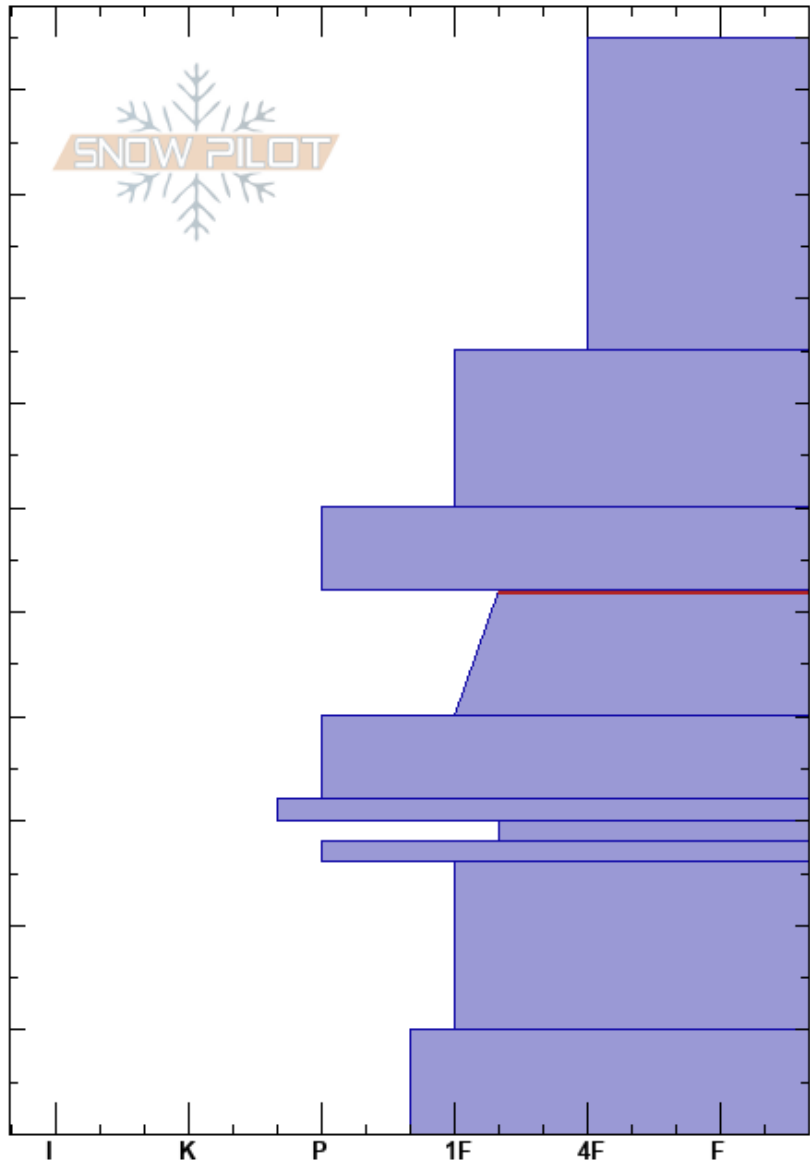

Little Oddesey  
 Chugach Range  
 AK  
 Elevation: 3700 ft  
 Aspect: 210°  
 Specifics:

Gareth Brown  
 12/22/2024 - 1:00pm  
 Co-ord: 61.13737N, -145.70326W  
 Slope Angle:  
 Wind Loading: previous

Stability:  
 Air Temperature:  
 Sky Cover: OVC  
 Precipitation:  
 Wind: NE Light Breeze

HS:105  
 PF:20  
 PS:19

Layer Notes:  
 60-52cm: November wind board  
 52-40cm: Problematic layer

Crystal Form	Crystal Size	Moisture	$\rho$ kg/m <sup>3</sup>	Stability tests & Layer comments
				60-52cm: November wind board
☐	0.3			
=				
☐	2-3			
=				