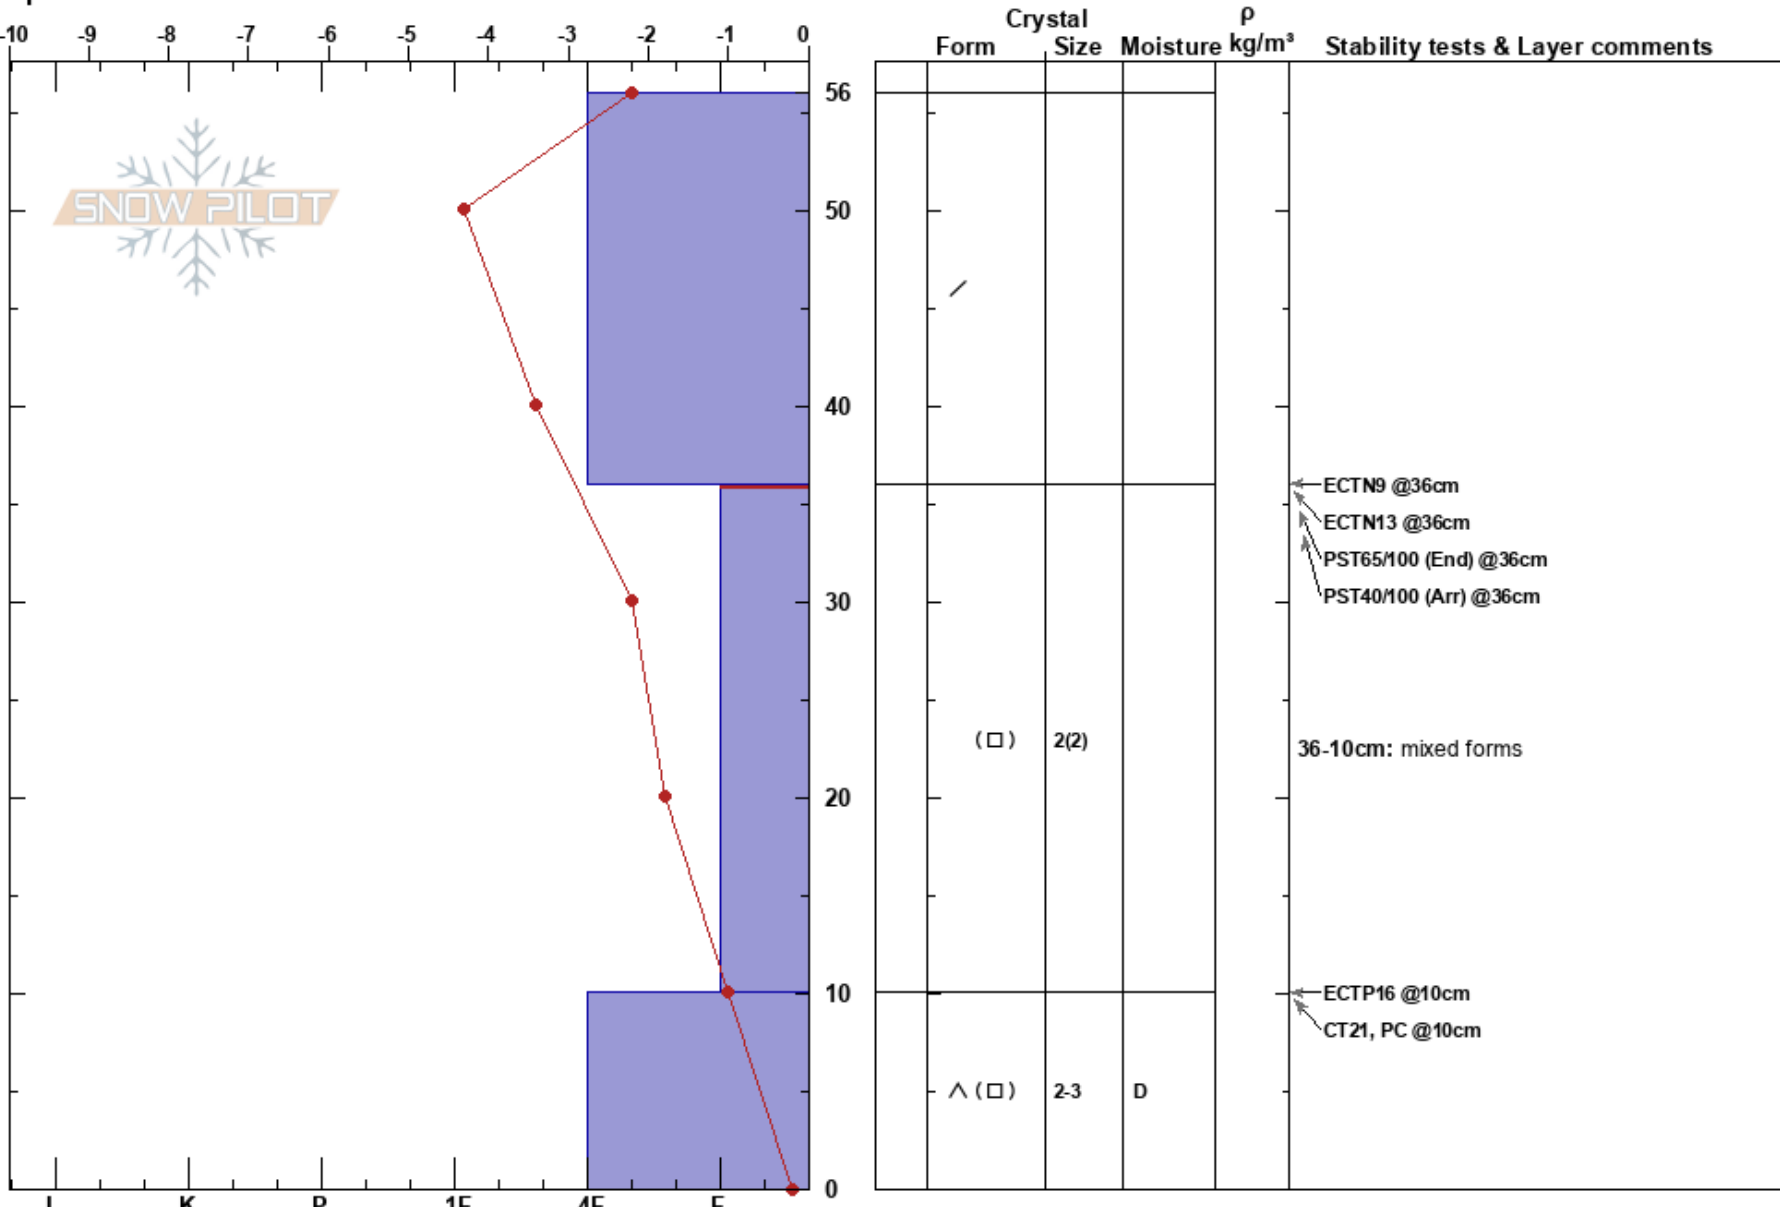

Hell Canyon N 8,870'
 Central Wasatch
 UT
 Elevation: 8870 ft
 Aspect: 5°
 Specifics:

Dave Kelly
 12/22/2024 - 9:45am
 Co-ord: 41.20656N, -111.88440W
 Slope Angle: 34°
 Wind Loading:

Stability: **HS:56**
 Air Temperature: 0.9°C
 Sky Cover: BKN
 Precipitation: NO
 Wind: Calm

Layer Notes:
 36-10cm: mixed forms
 36-10cm: Problematic layer

Notes: Hells Canyon Upper Picasso with Anders Snowbasin Snow Safety