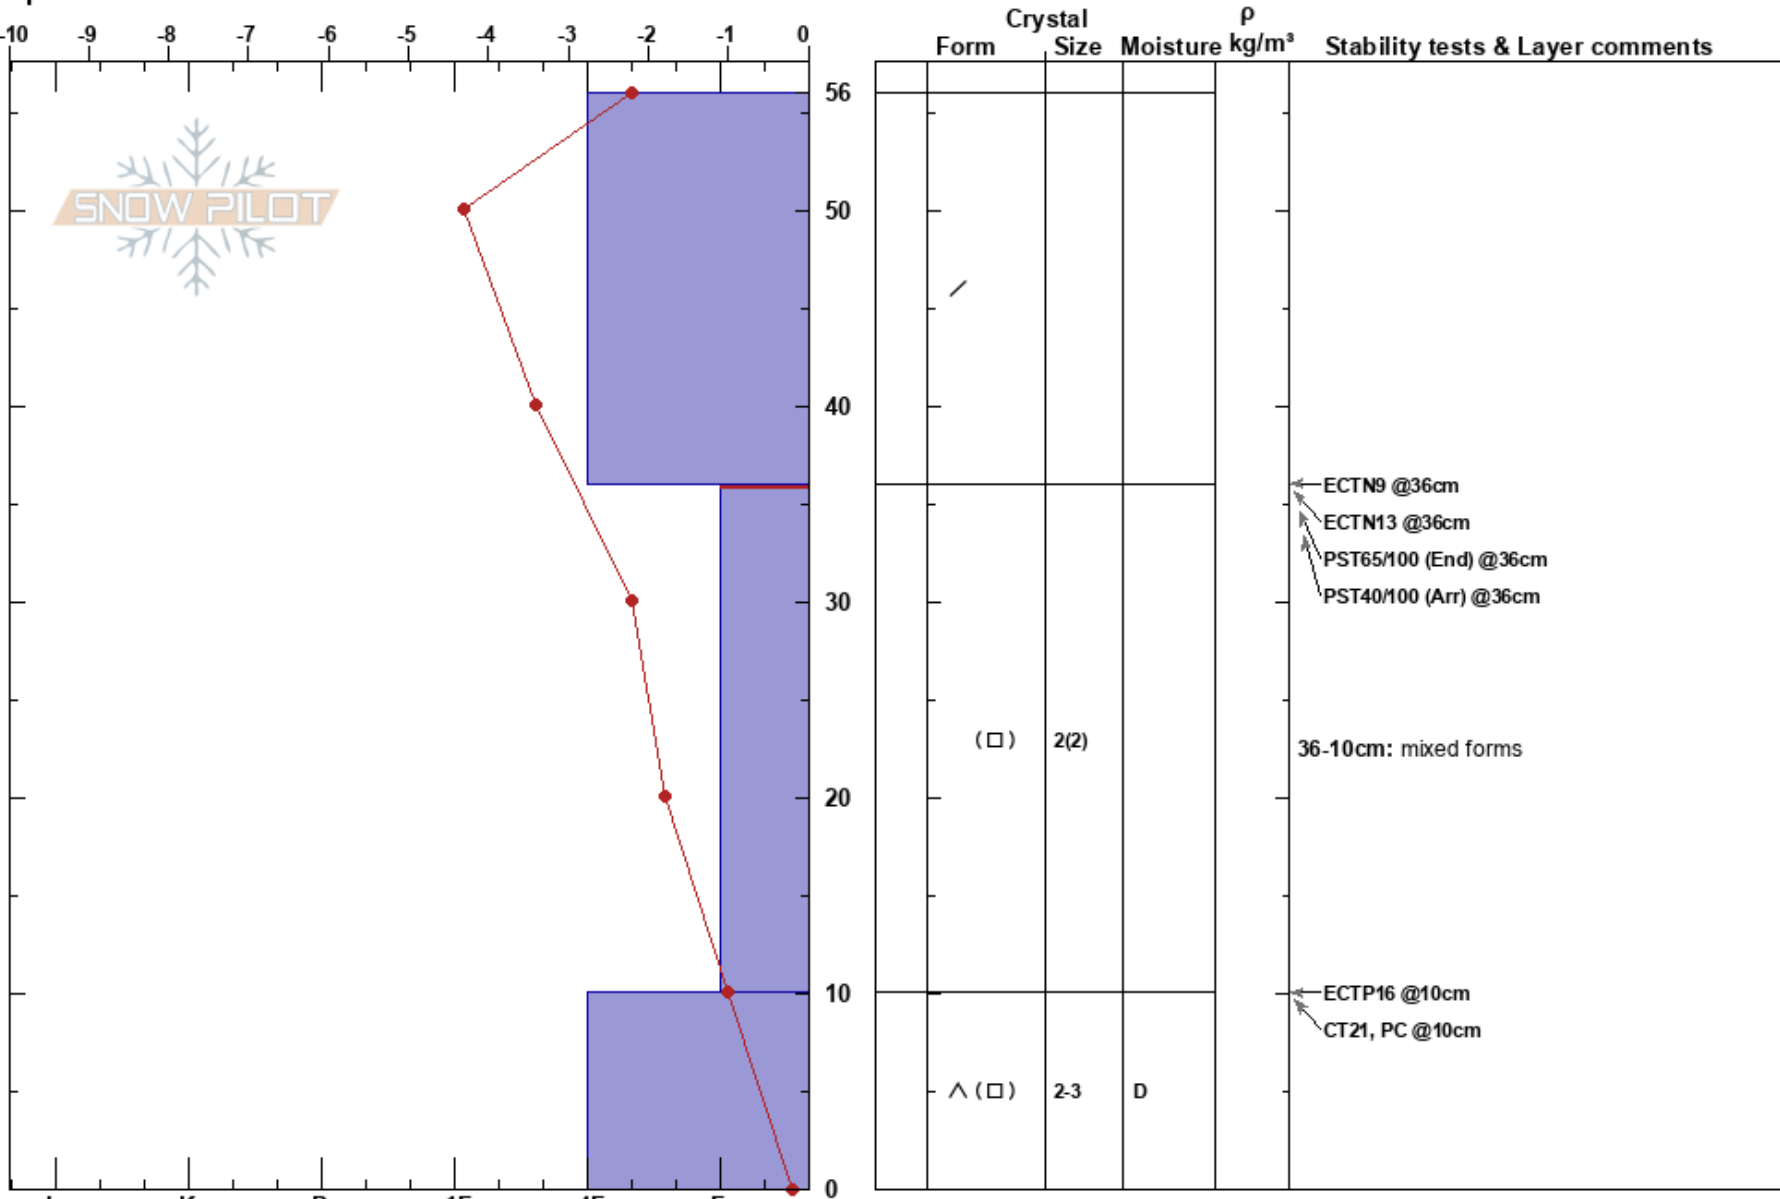

Hell Canyon N 8,870'  
 Central Wasatch  
 UT  
 Elevation: 8870 ft  
 Aspect: 5°  
 Specifics:

Dave Kelly  
 12/22/2024 - 9:45am  
 Co-ord: 41.20656N, -111.88440W  
 Slope Angle: 34°  
 Wind Loading:

Stability: **HS:56**  
 Air Temperature: 0.9°C  
 Sky Cover: BKN  
 Precipitation: NO  
 Wind: Calm

Layer Notes:  
 36-10cm: mixed forms  
 36-10cm: Problematic layer

Notes: Hells Canyon Upper Picasso with Anders Snowbasin Snow Safety