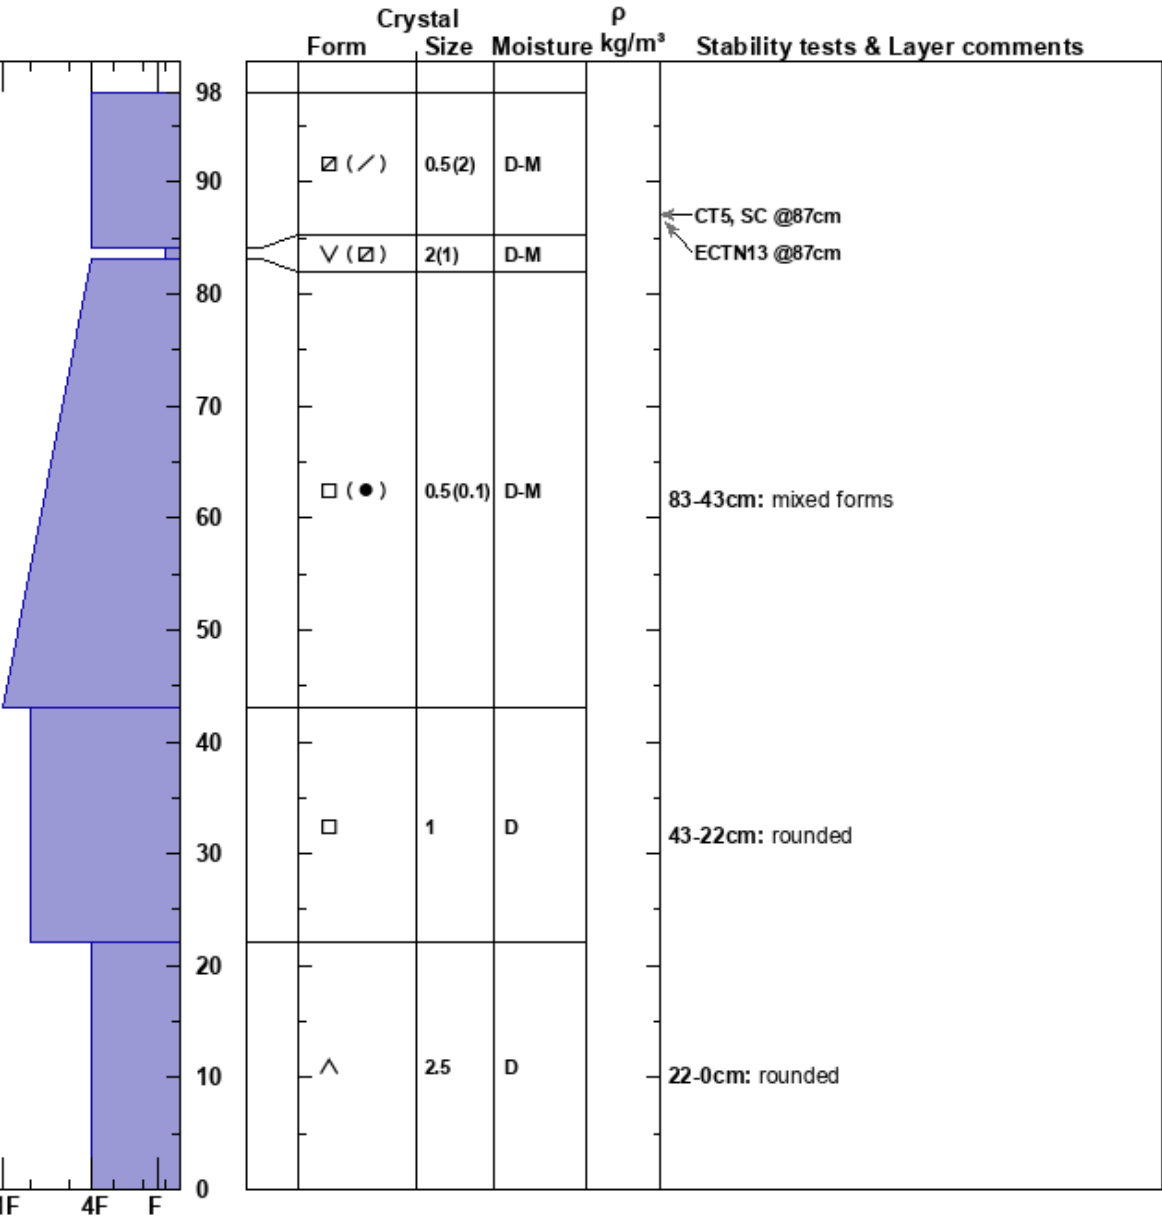

Stellar #1  
 Sawatch  
 CO  
 Elevation: 11582 ft  
 Aspect: 352°  
 Specifics:

Jewel Campbell  
 12/22/2024 - 12:45pm  
 Co-ord:  
 Slope Angle:  
 Wind Loading:

Stability:  
 Air Temperature:  
 Sky Cover: FEW  
 Precipitation: NO  
 Wind: Calm

HS:98  
 PF:70  
 PS: 10  
 84-83cm: Problematic layer  
 83-43cm: mixed forms  
 43-22cm: rounded  
 22-0cm: rounded

Notes: