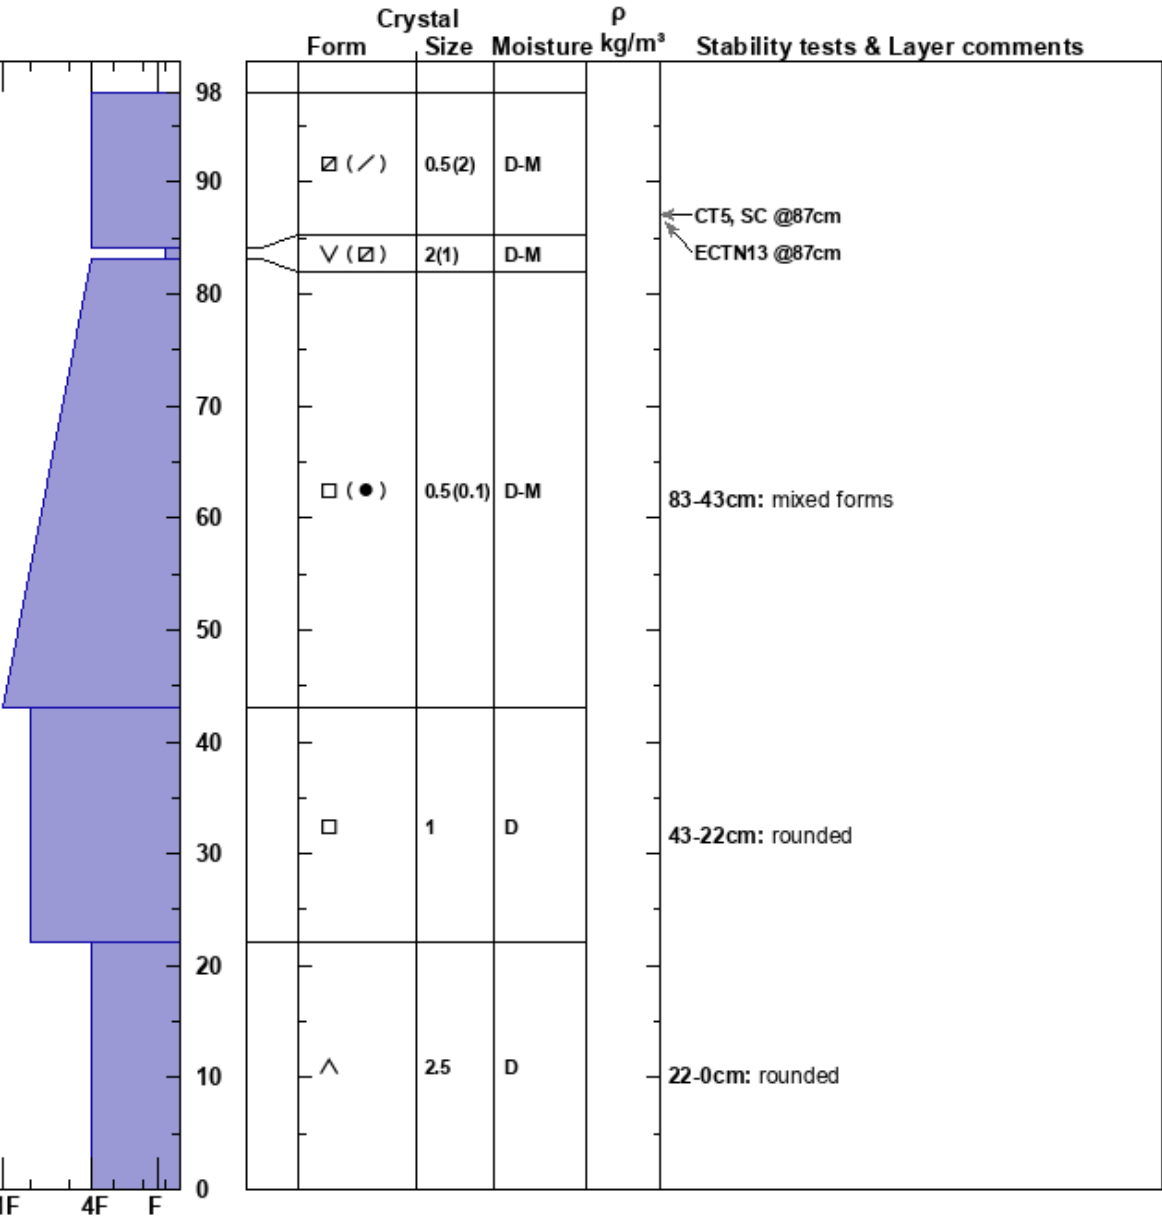

Stellar #1  
 Sawatch  
 CO  
 Elevation: 11582 ft  
 Aspect: 352°  
 Specifics:

Jewel Campbell  
 12/22/2024 - 12:45pm  
 Co-ord:  
 Slope Angle:  
 Wind Loading:

Stability:  
 Air Temperature:  
 Sky Cover: FEW  
 Precipitation: NO  
 Wind: Calm

HS:98  
 PF:70  
 PS: 10  
 84-83cm: Problematic layer  
 83-43cm: mixed forms  
 43-22cm: rounded  
 22-0cm: rounded

I K P 1F 4F F

Notes: