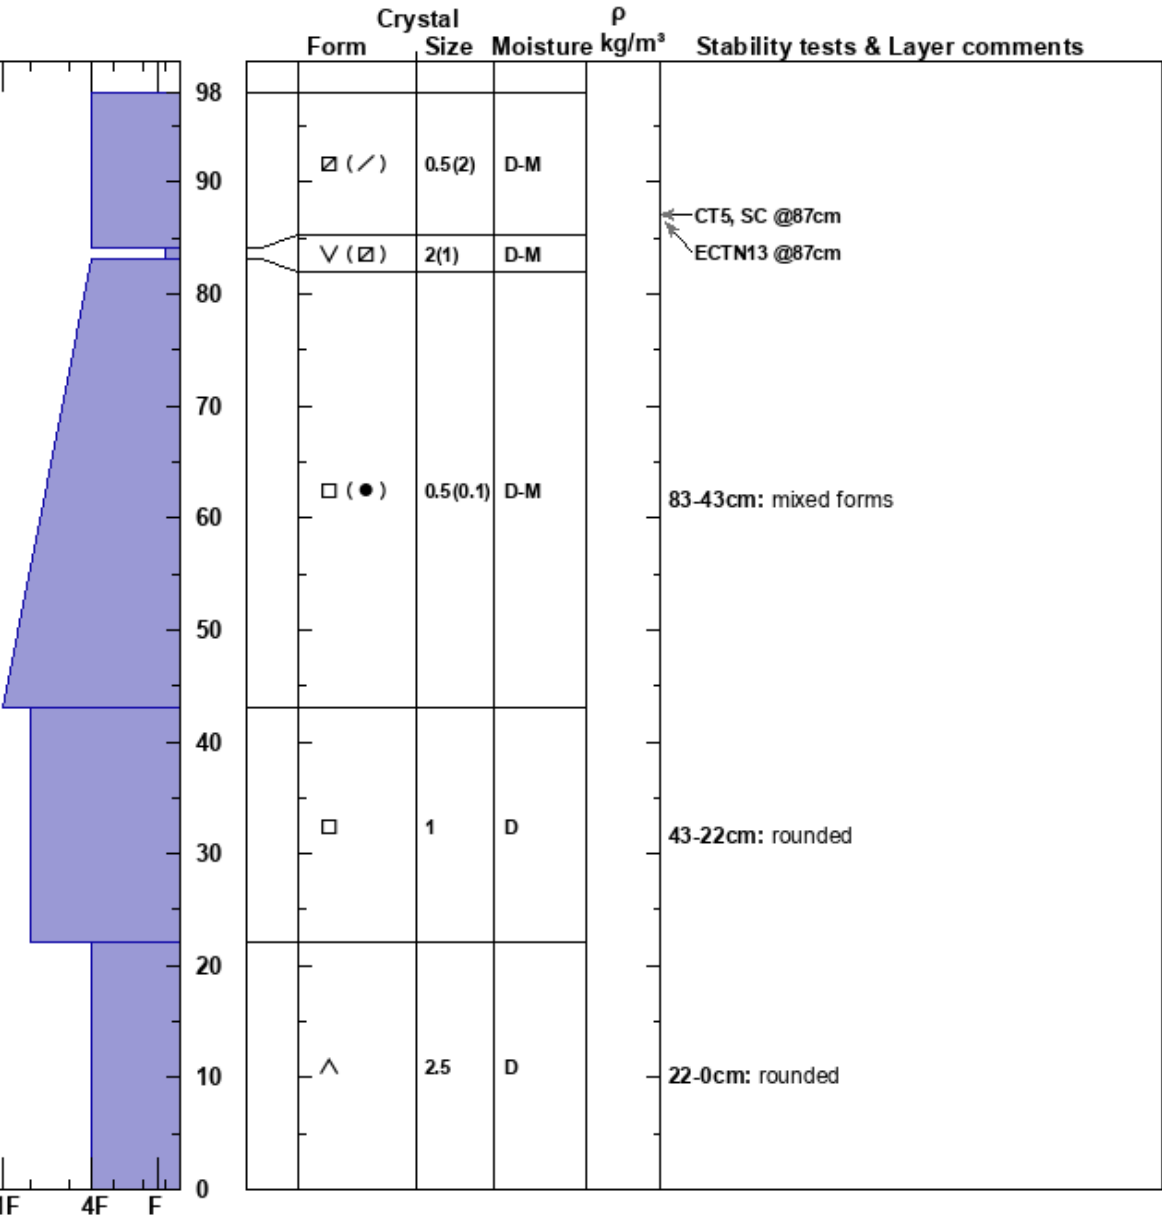

Stellar #1  
 Sawatch  
 CO  
 Elevation: 11582 ft  
 Aspect: 352°  
 Specifics:

Jewel Campbell  
 12/22/2024 - 12:45pm  
 Co-ord:  
 Slope Angle:  
 Wind Loading:

Stability:  
 Air Temperature:  
 Sky Cover: FEW  
 Precipitation: NO  
 Wind: Calm

HS:98  
 PF:70  
 PS: 10  
 84-83cm: Problematic layer  
 83-43cm: mixed forms  
 43-22cm: rounded  
 22-0cm: rounded

Notes: I K P 1F 4F F