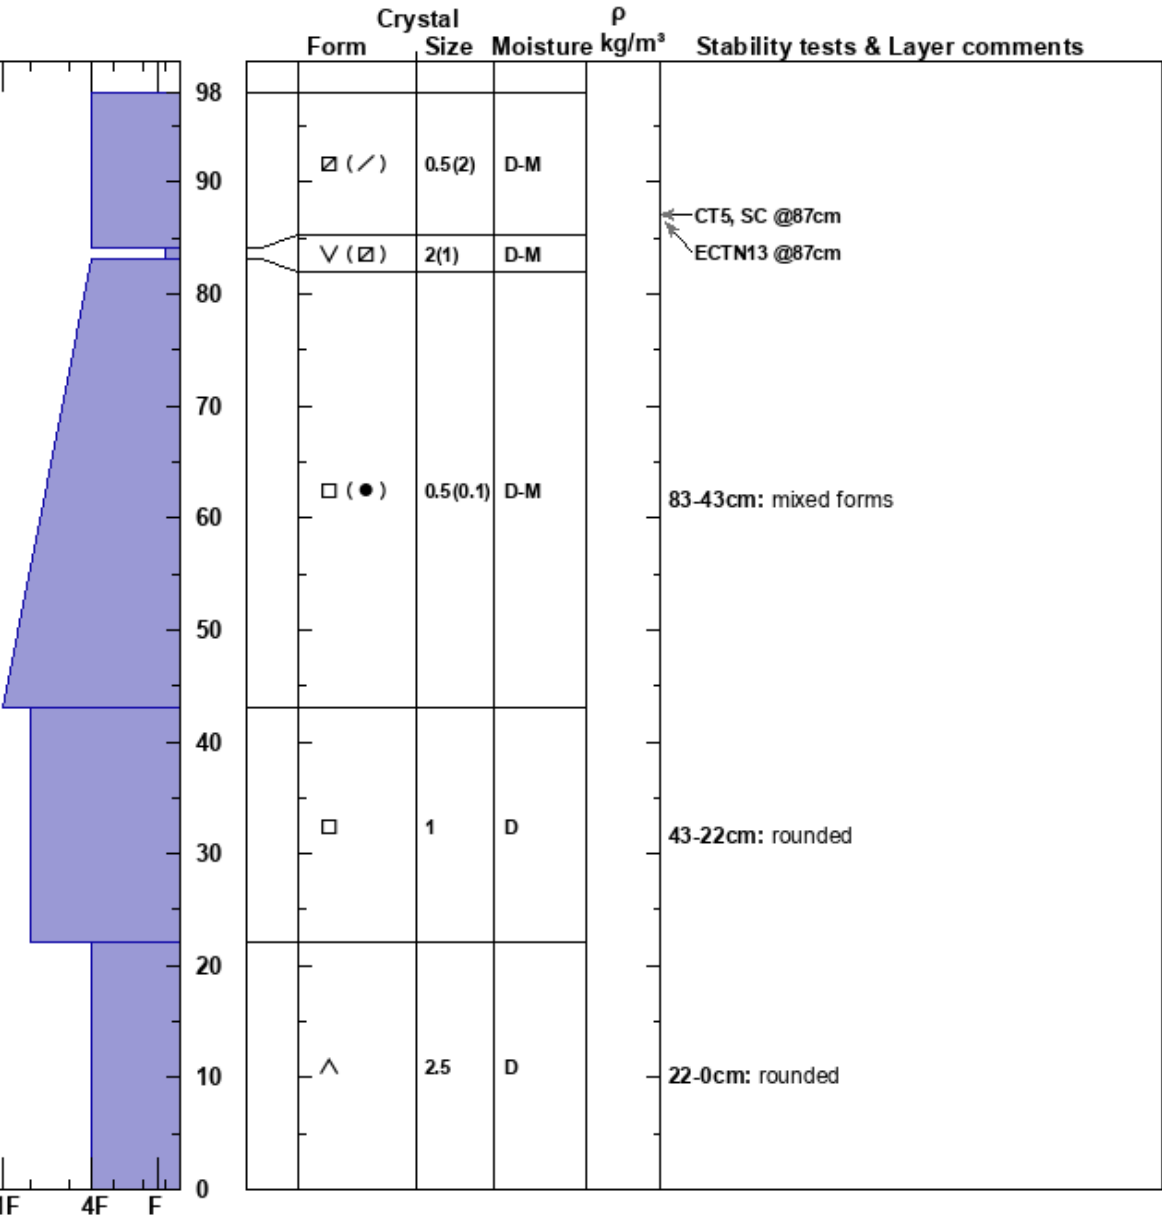

Stellar #1
 Sawatch
 CO
 Elevation: 11582 ft
 Aspect: 352°
 Specifics:

Jewel Campbell
 12/22/2024 - 12:45pm
 Co-ord:
 Slope Angle:
 Wind Loading:

Stability:
 Air Temperature:
 Sky Cover: FEW
 Precipitation: NO
 Wind: Calm

HS:98
 PF:70
 PS: 10
 84-83cm: Problematic layer
 83-43cm: mixed forms
 43-22cm: rounded
 22-0cm: rounded

Notes: