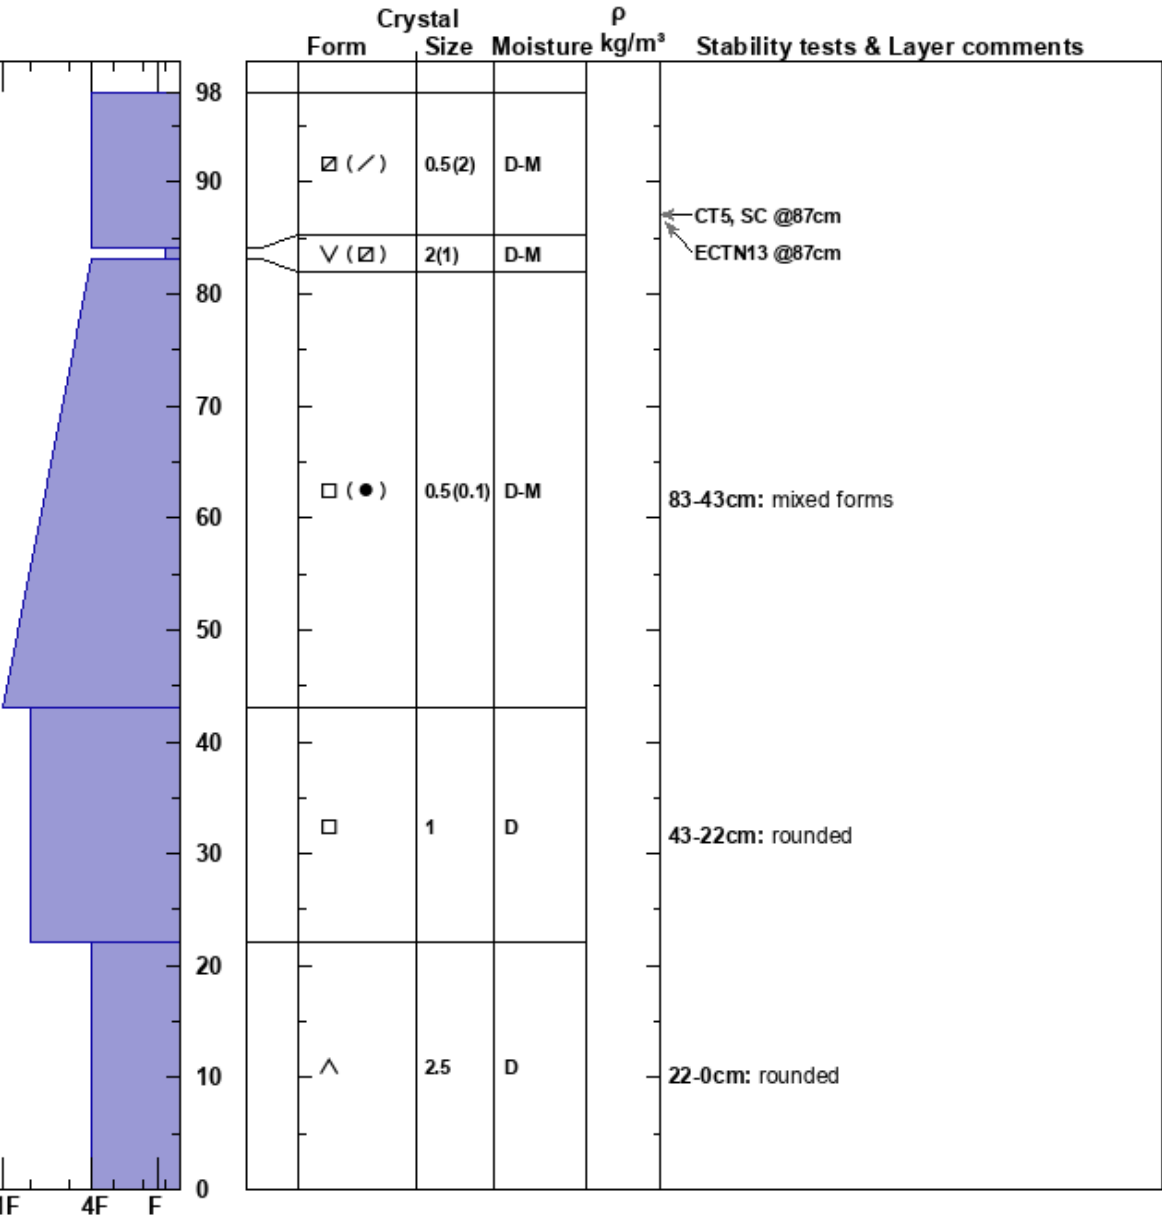

Stellar #1
 Sawatch
 CO
 Elevation: 11582 ft
 Aspect: 352°
 Specifics:

Jewel Campbell
 12/22/2024 - 12:45pm
 Co-ord:
 Slope Angle:
 Wind Loading:

Stability:
 Air Temperature:
 Sky Cover: FEW
 Precipitation: NO
 Wind: Calm

HS:98
 PF:70
 PS: 10
 84-83cm: Problematic layer
 83-43cm: mixed forms
 43-22cm: rounded
 22-0cm: rounded

Notes: I K P 1F 4F F