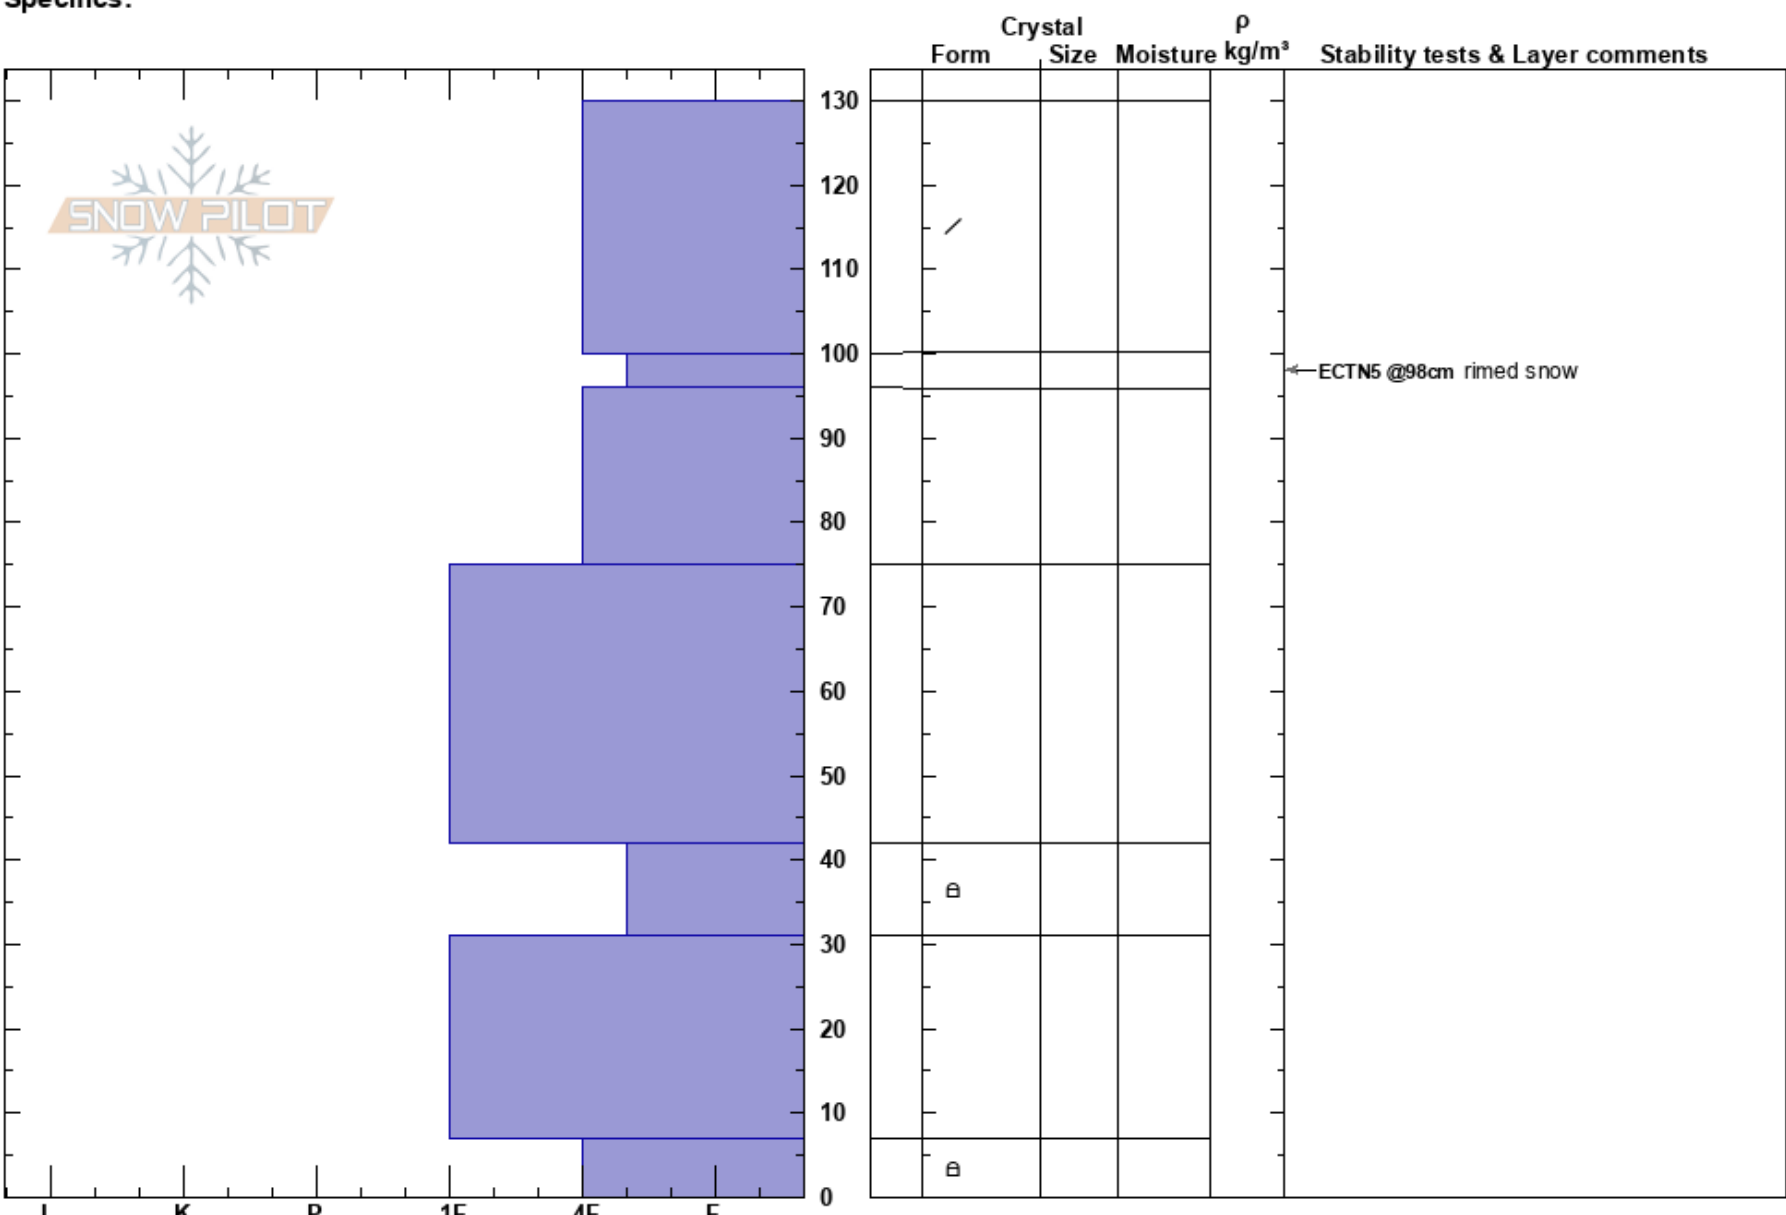

Why Not
 Teton Range
 WY
 Elevation: 60 ft
 Aspect:
 Specifics:

Lynn Kennen
 12/20/2024 - 2:00pm
 Co-ord: 43.58783N, -110.86737W
 Slope Angle: 25°
 Wind Loading:

Stability:
 Air Temperature: 34°F
 Sky Cover: CLR
 Precipitation: NO
 Wind:

HS:130 Layer Notes:

Notes: Top of Y not just inside the gate