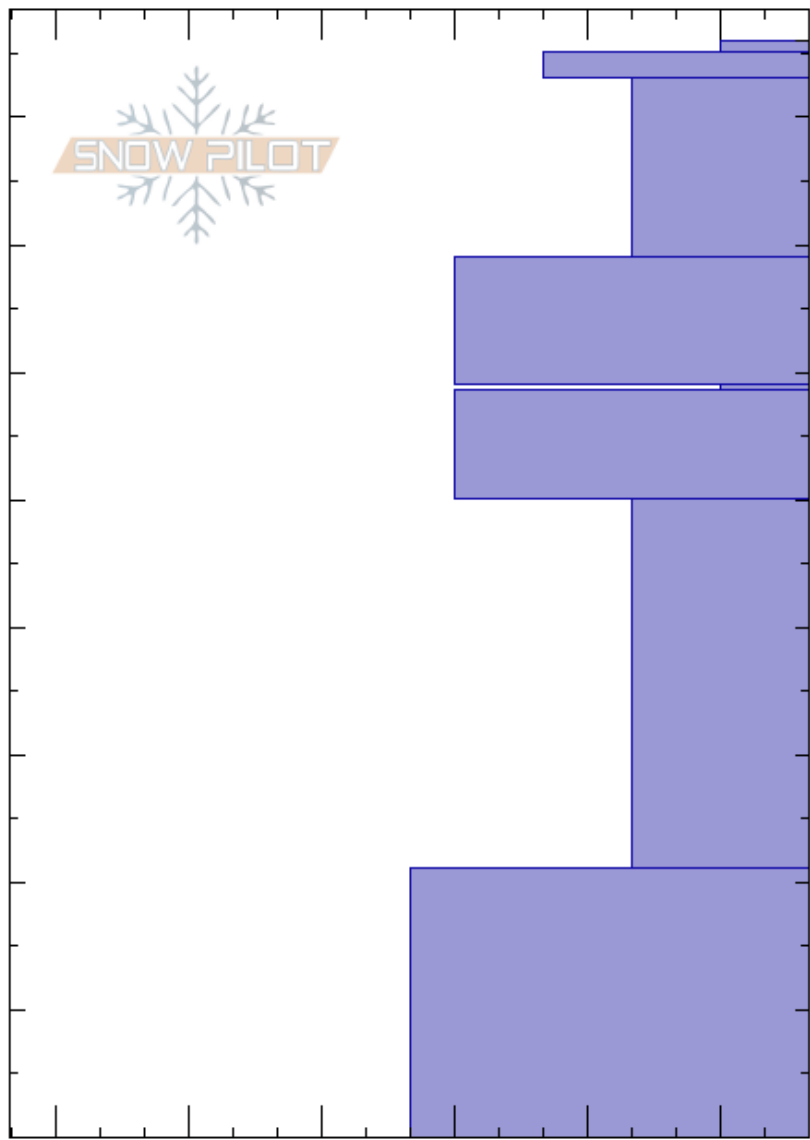

The Ramp
 Bridger Range
 MT
 Elevation: 8563 ft
 Aspect: 36°
 Specifics:

Haylee Darby
 12/22/2024 - 11:20am
 Co-ord: 45.82683N, -110.93186W
 Slope Angle: 21°
 Wind Loading:

Stability:
 Air Temperature: -1.5°C
 Sky Cover: BKN
 Precipitation: NO
 Wind: W Moderate

HS:86 Layer Notes:

Form	Crystal		ρ kg/m ³	Stability tests & Layer comments
	Size	Moisture		
△	4-6			
∇	4-6			← ECTN15 @59cm
⊖				← ECTN22 @50cm
□	1-2			
□	1-2			

Notes: