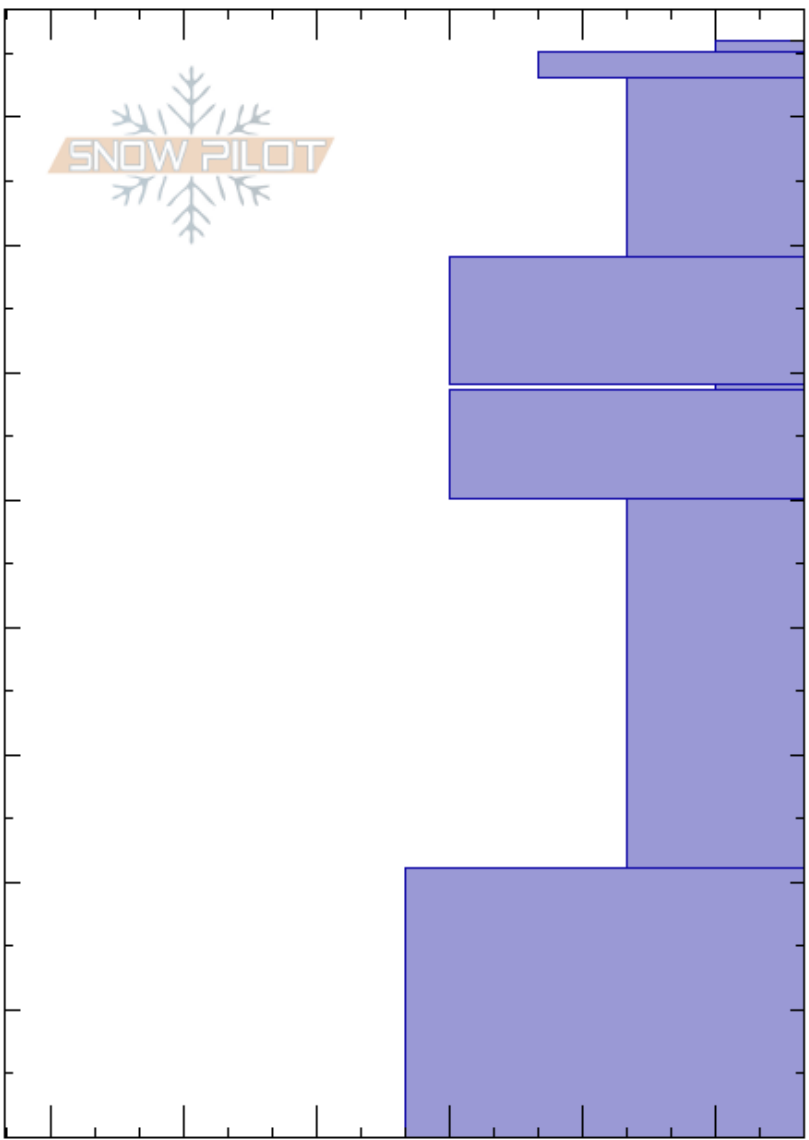

The Ramp
 Bridger Range
 MT
 Elevation: 8563 ft
 Aspect: 36°
 Specifics:

Haylee Darby
 12/22/2024 - 11:20am
 Co-ord: 45.82683N, -110.93186W
 Slope Angle: 21°
 Wind Loading:

Stability:
 Air Temperature: -1.5°C
 Sky Cover: BKN
 Precipitation: NO
 Wind: W Moderate

HS:86 Layer Notes:

Elevation (ft)	Crystal		Moisture	ρ kg/m ³	Stability tests & Layer comments
	Form	Size			
86					
80	△	4-6			
60	▽	4-6			← ECTN15 @59cm
50	⊖				← ECTN22 @50cm
30	□	1-2			
10	□	1-2			

Notes: