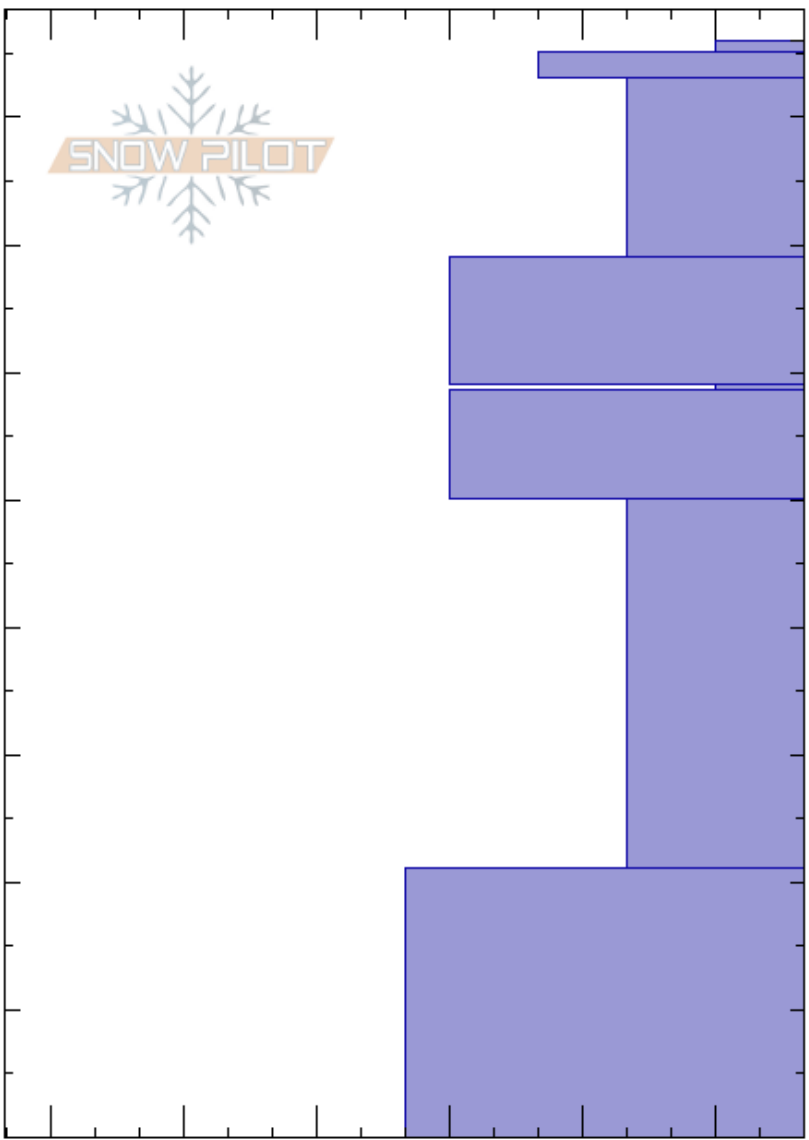

The Ramp  
 Bridger Range  
 MT  
 Elevation: 8563 ft  
 Aspect: 36°  
 Specifics:

Haylee Darby  
 12/22/2024 - 11:20am  
 Co-ord: 45.82683N, -110.93186W  
 Slope Angle: 21°  
 Wind Loading:

Stability:  
 Air Temperature: -1.5°C  
 Sky Cover: BKN  
 Precipitation: NO  
 Wind: W Moderate

HS:86 Layer Notes:

Height (cm)	Crystal		Moisture	$\rho$ kg/m <sup>3</sup>	Stability tests & Layer comments
	Form	Size			
86					
80	△	4-6			
60	▽	4-6			← ECTN15 @59cm
50	⊖				← ECTN22 @50cm
30	□	1-2			
10	□	1-2			