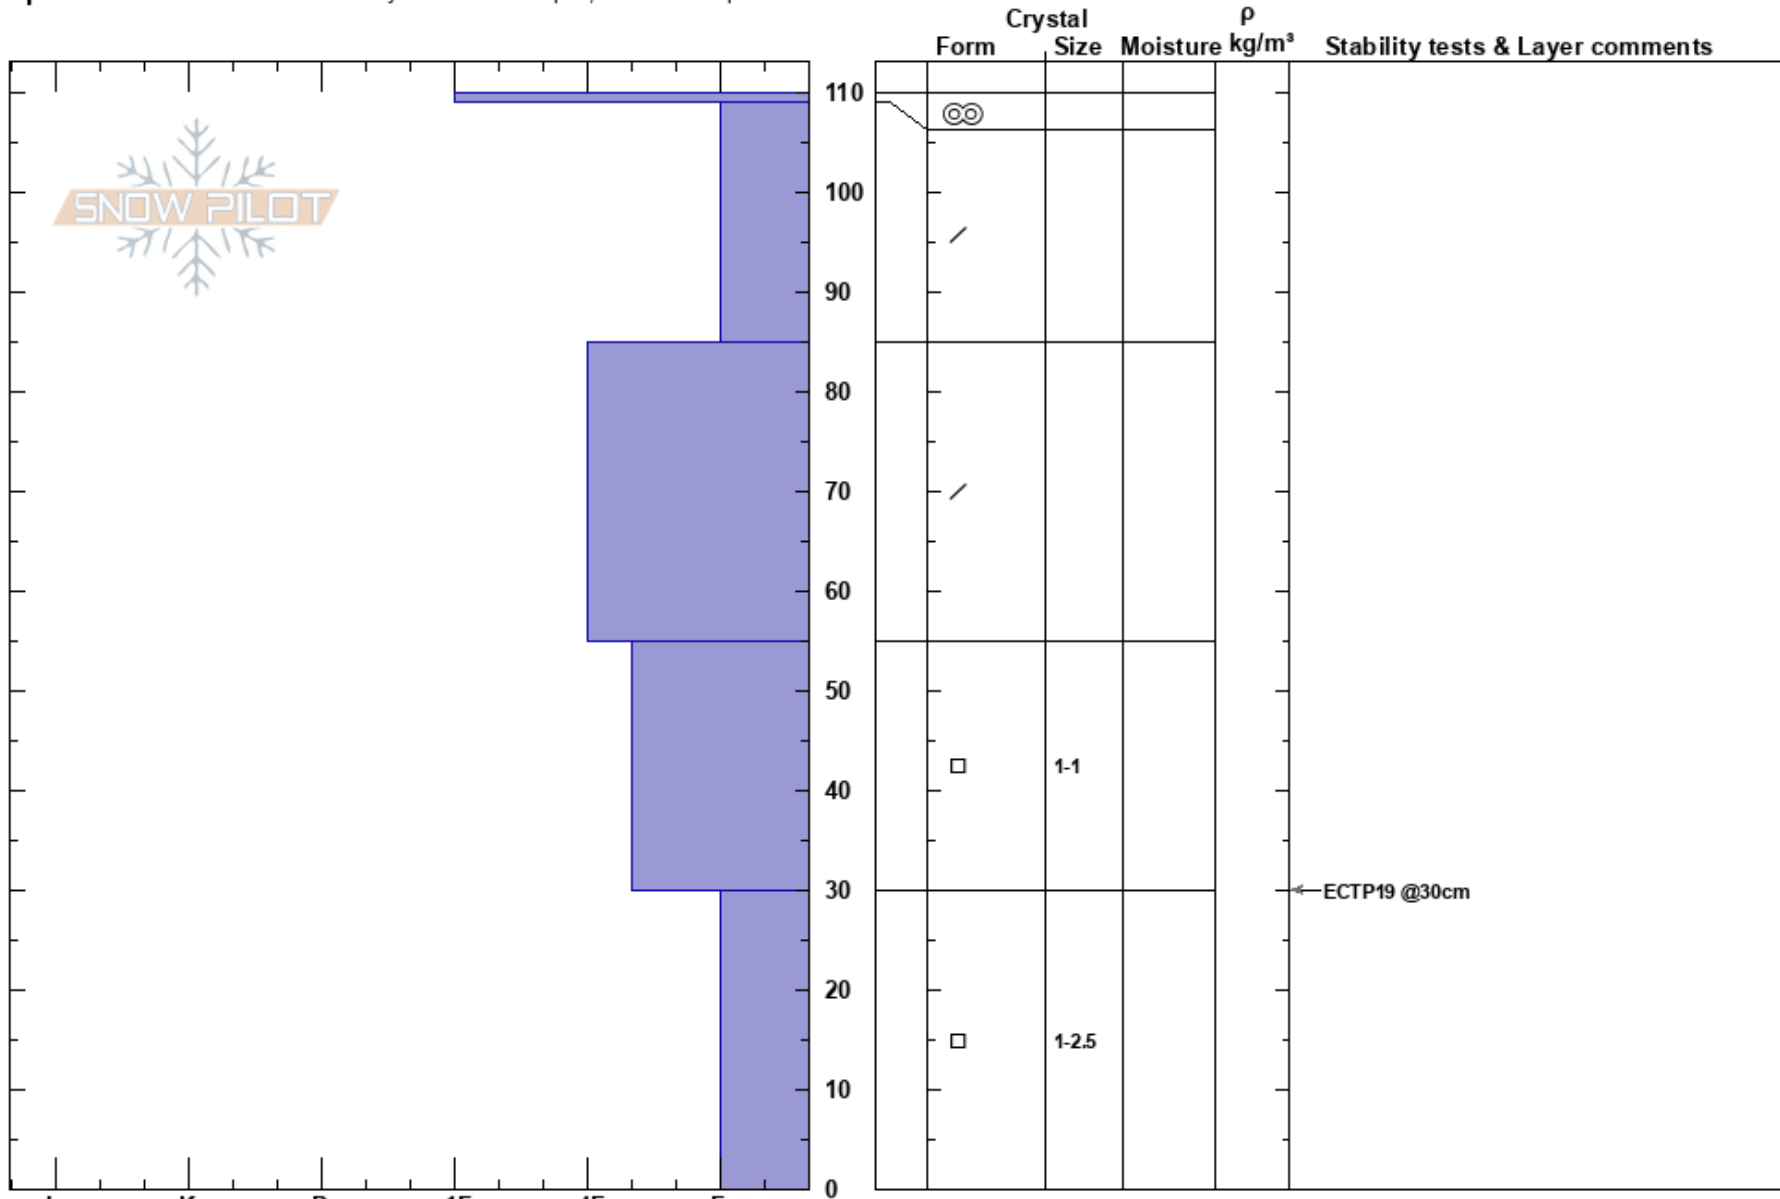

Squirt Glades  
 Snake River Range  
 WY  
 Elevation: 9120 ft  
 Aspect: NW

Matt Lloyd  
 12/21/2024 - 12:00pm  
 Co-ord: 43.30908N, -110.94144W  
 Slope Angle: 30°  
 Wind Loading: no

Stability:  
 Air Temperature: 32°F  
 Sky Cover: FEW  
 Precipitation: NO  
 Wind: SW Light Breeze

HS:110  
 30-0cm: Problematic layer

Specifics: Recent avalanche activity on different slopes; We skied slope

Notes: High Mtn Heli Recon. Pit and tests conducted by John Waiters