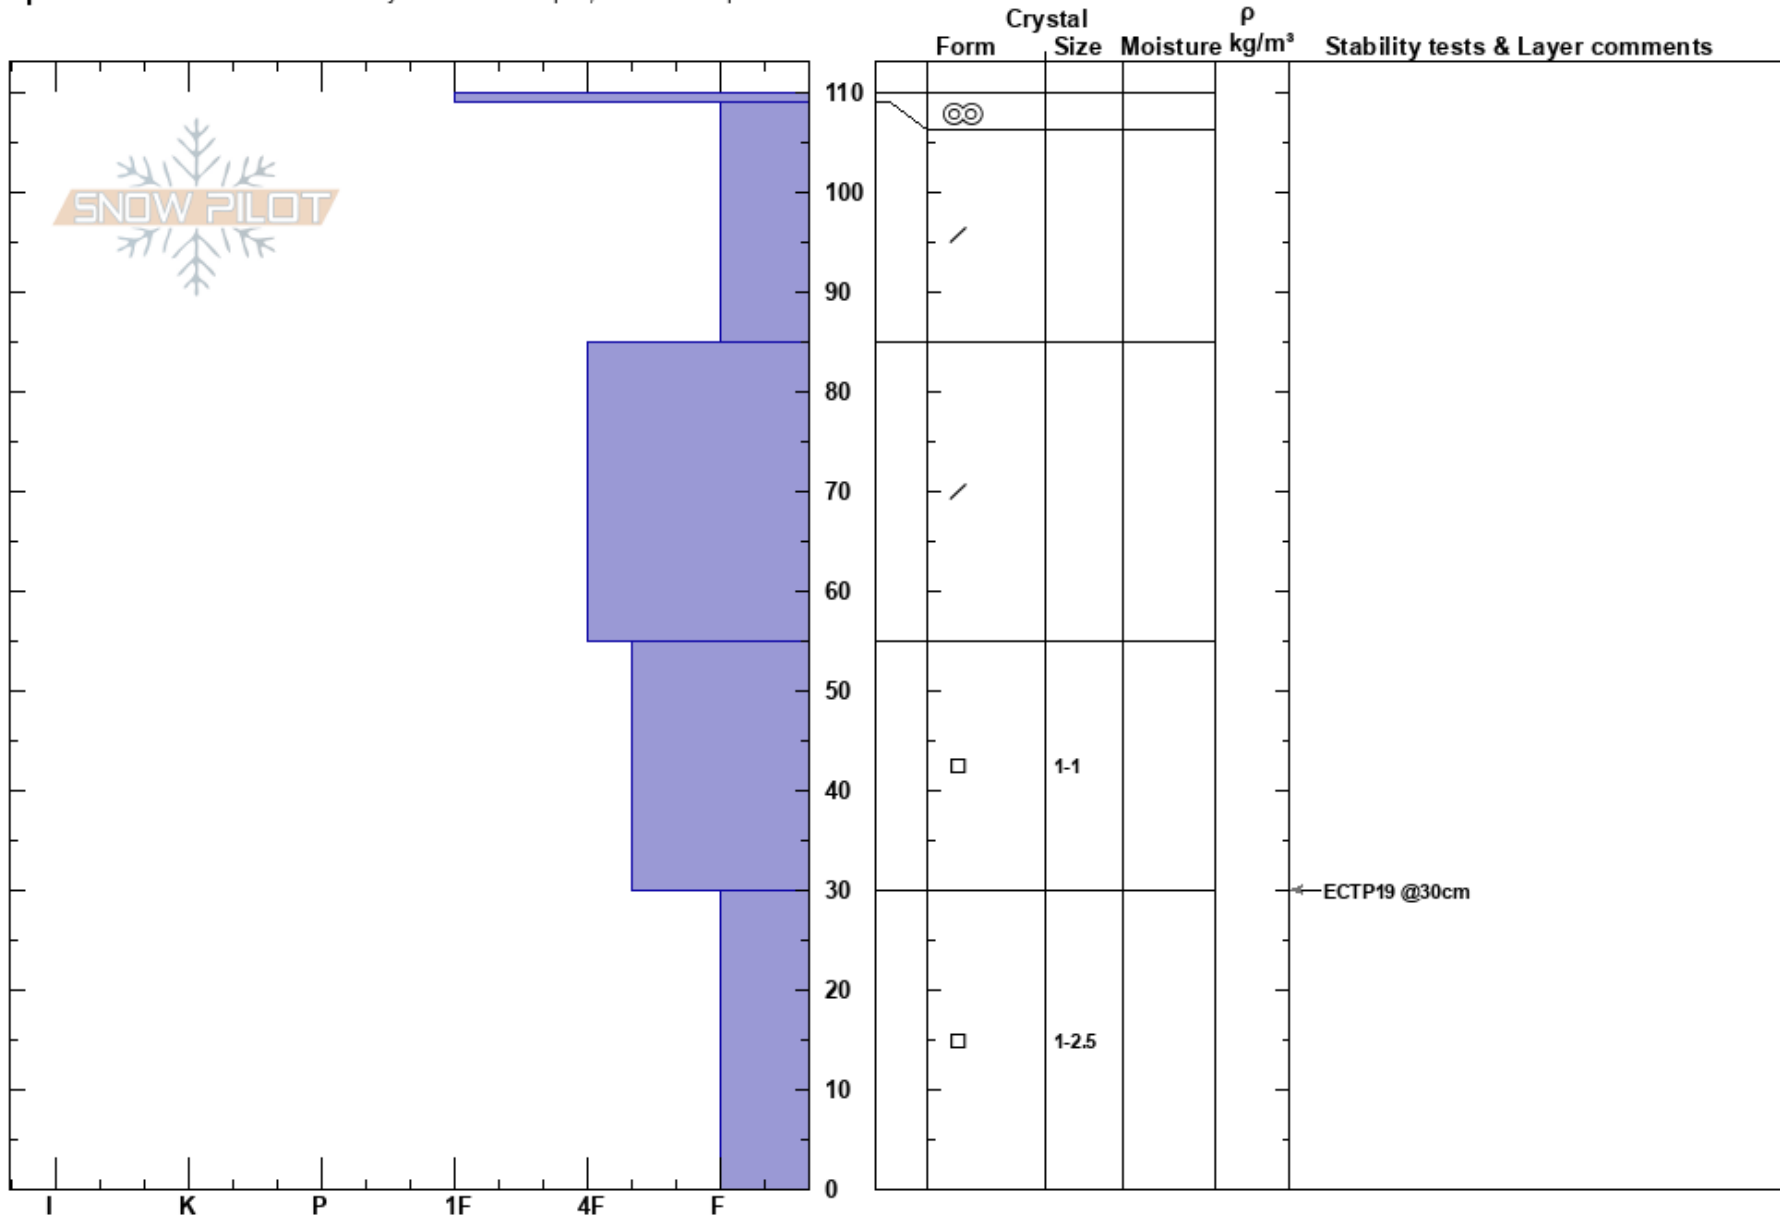

Squirt Glades
 Snake River Range
 WY
 Elevation: 9120 ft
 Aspect: NW

Matt Lloyd
 12/21/2024 - 12:00pm
 Co-ord: 43.30908N, -110.94144W
 Slope Angle: 30°
 Wind Loading: no

Stability:
 Air Temperature: 32°F
 Sky Cover: FEW
 Precipitation: NO
 Wind: SW Light Breeze

HS:110
 Layer Notes:
 30-0cm: Problematic layer

Specifics: Recent avalanche activity on different slopes; We skied slope

Notes: High Mtn Heli Recon. Pit and tests conducted by John Waiters