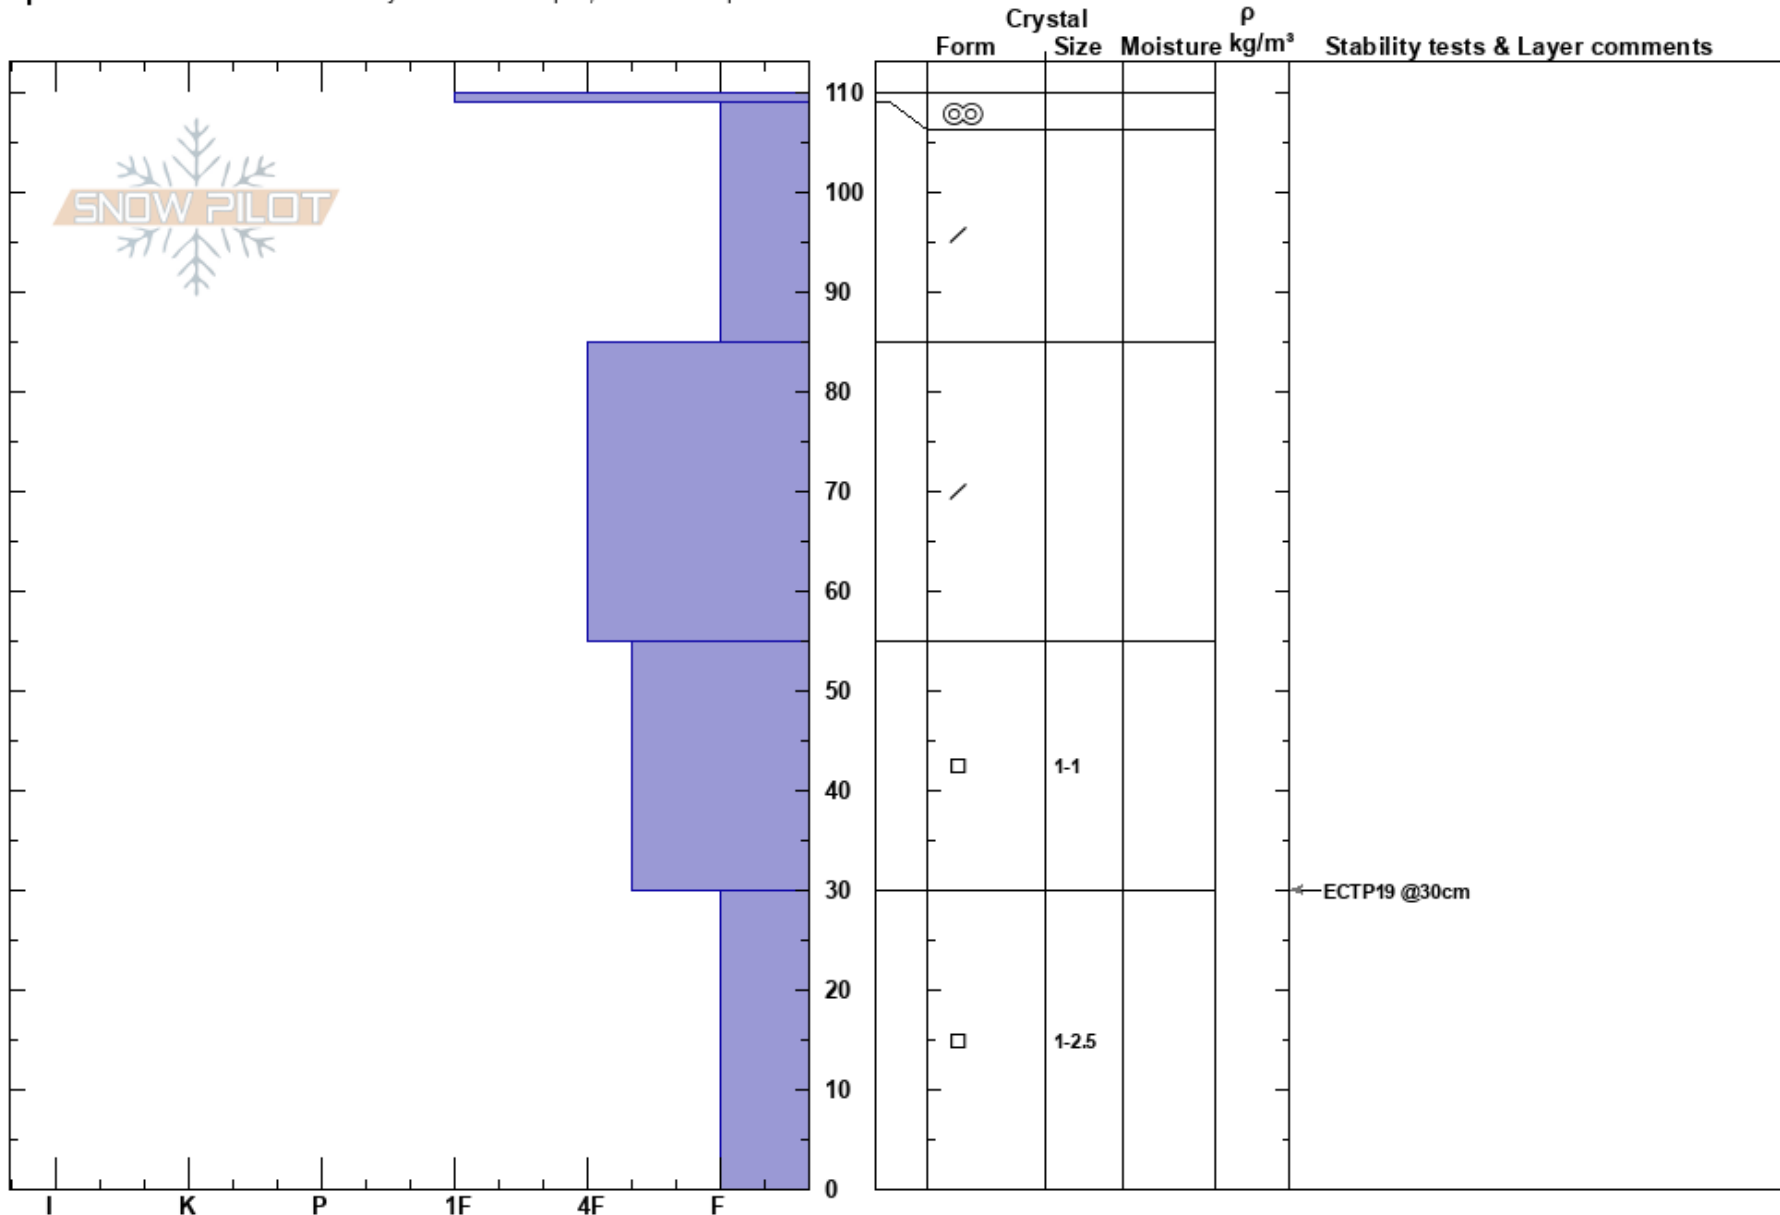

Squirt Glades
 Snake River Range
 WY
 Elevation: 9120 ft
 Aspect: NW

Matt Lloyd
 12/21/2024 - 12:00pm
 Co-ord: 43.30908N, -110.94144W
 Slope Angle: 30°
 Wind Loading: no

Stability:
 Air Temperature: 32°F
 Sky Cover: FEW
 Precipitation: NO
 Wind: SW Light Breeze

HS:110
 30-0cm: Problematic layer

Specifics: Recent avalanche activity on different slopes; We skied slope

Notes: High Mtn Heli Recon. Pit and tests conducted by John Waiters