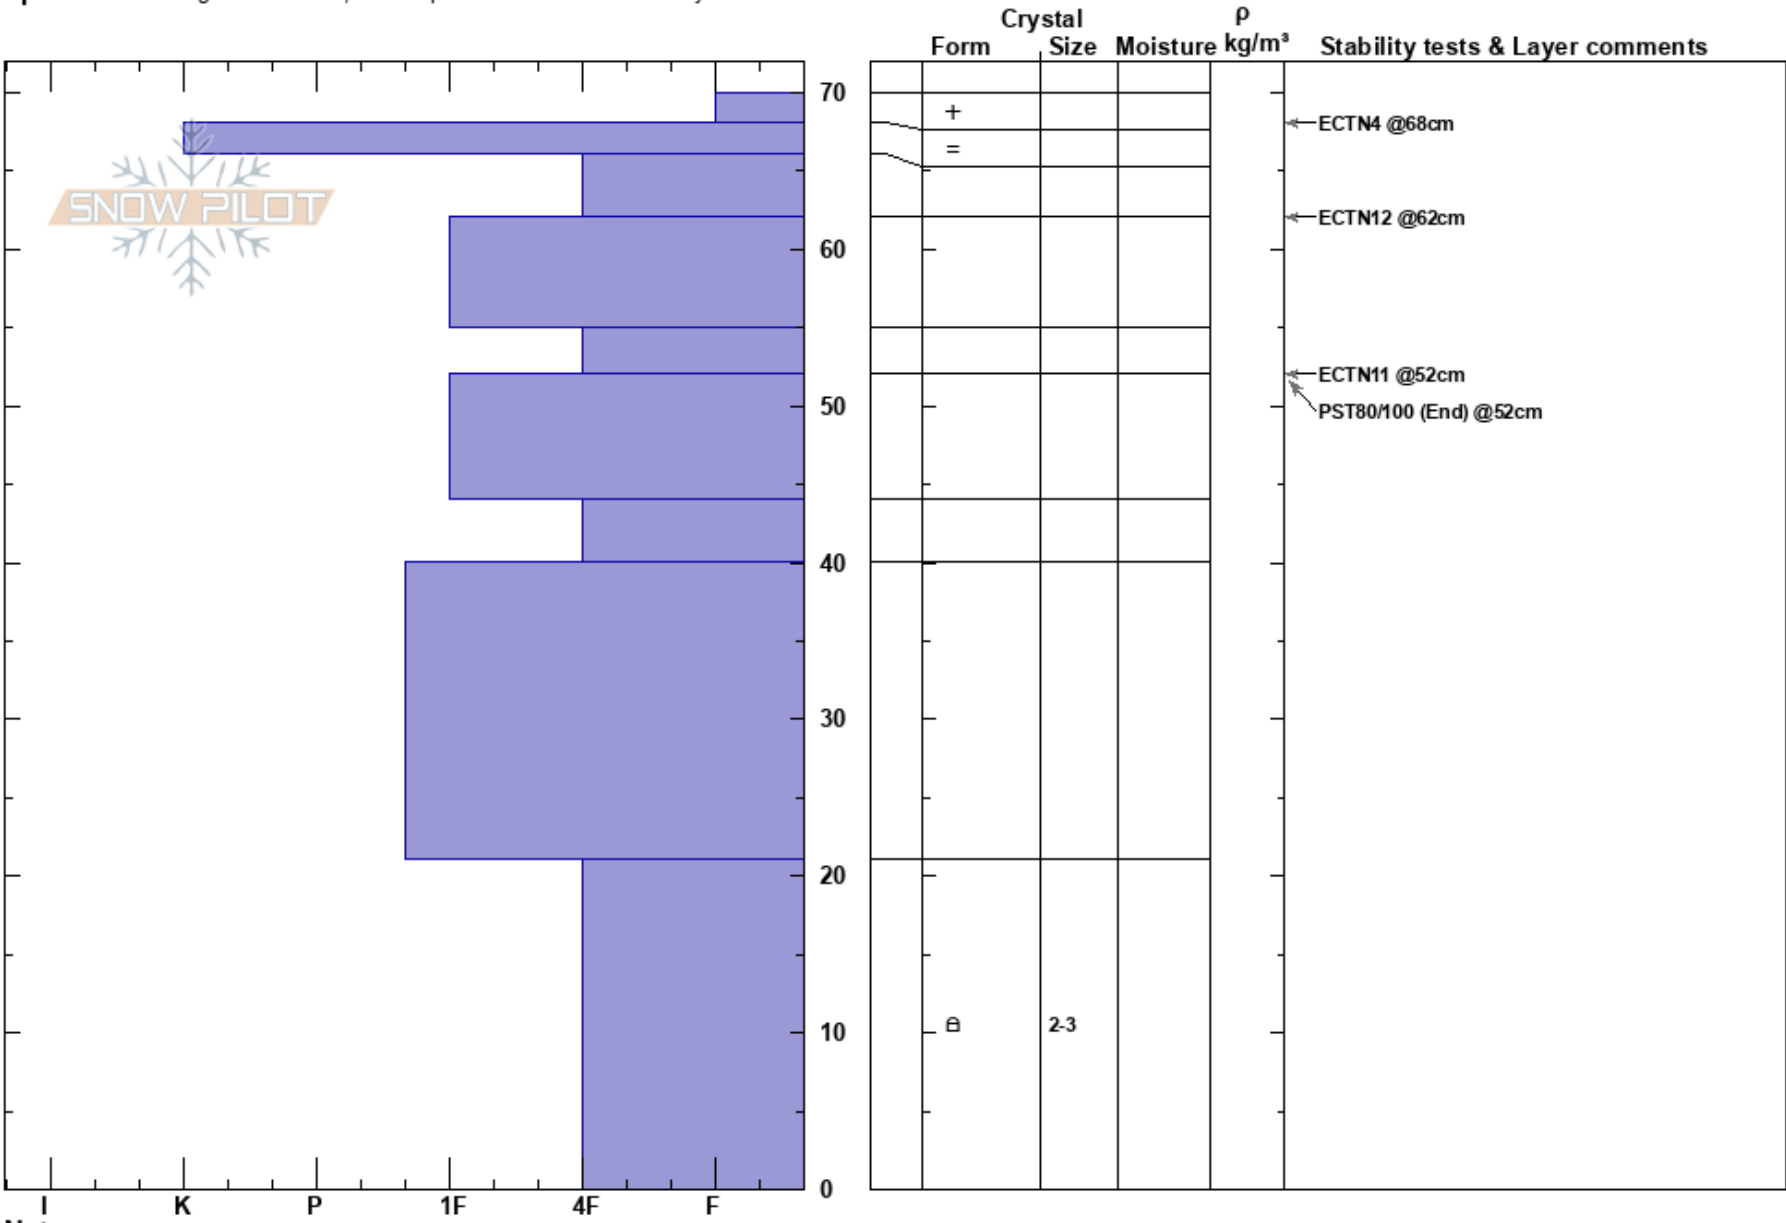

Upper Red-Saddle
 Carson Range
 NV
 Elevation: 9300 ft
 Aspect: NE
 Specifics: Pit dug in a Ski Area; Pit is representative of backcountry

Evan Leonard
 12/22/2024 - 11:00am
 Co-ord:
 Slope Angle: 20°
 Wind Loading: previous

Stability:
 Air Temperature:
 Sky Cover: BKN
 Precipitation: NO
 Wind: SW Moderate

HS:70 Layer Notes:

Notes: