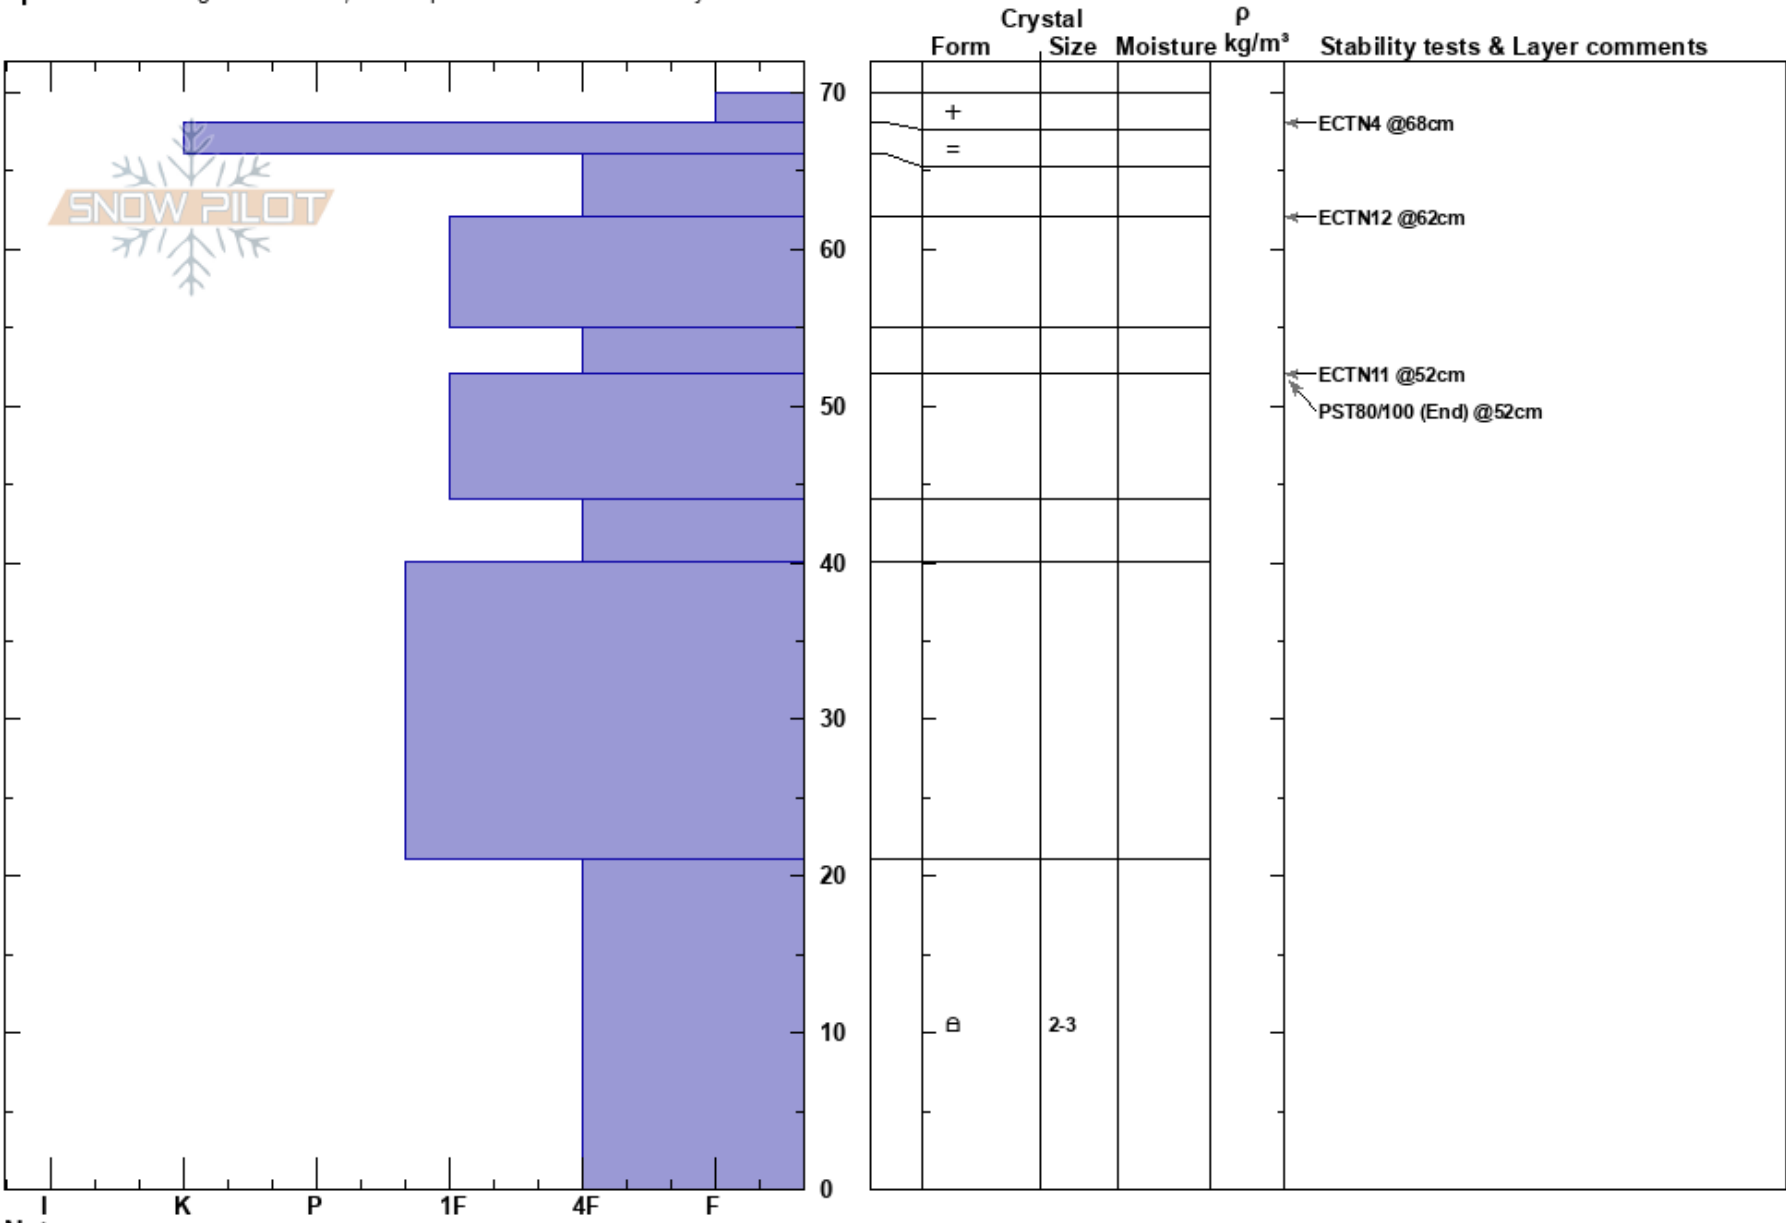

Upper Red-Saddle  
 Carson Range  
 NV  
 Elevation: 9300 ft  
 Aspect: NE  
 Specifics: Pit dug in a Ski Area; Pit is representative of backcountry

Evan Leonard  
 12/22/2024 - 11:00am  
 Co-ord:  
 Slope Angle: 20°  
 Wind Loading: previous

Stability:  
 Air Temperature:  
 Sky Cover: BKN  
 Precipitation: NO  
 Wind: SW Moderate

HS:70 Layer Notes:

Notes: