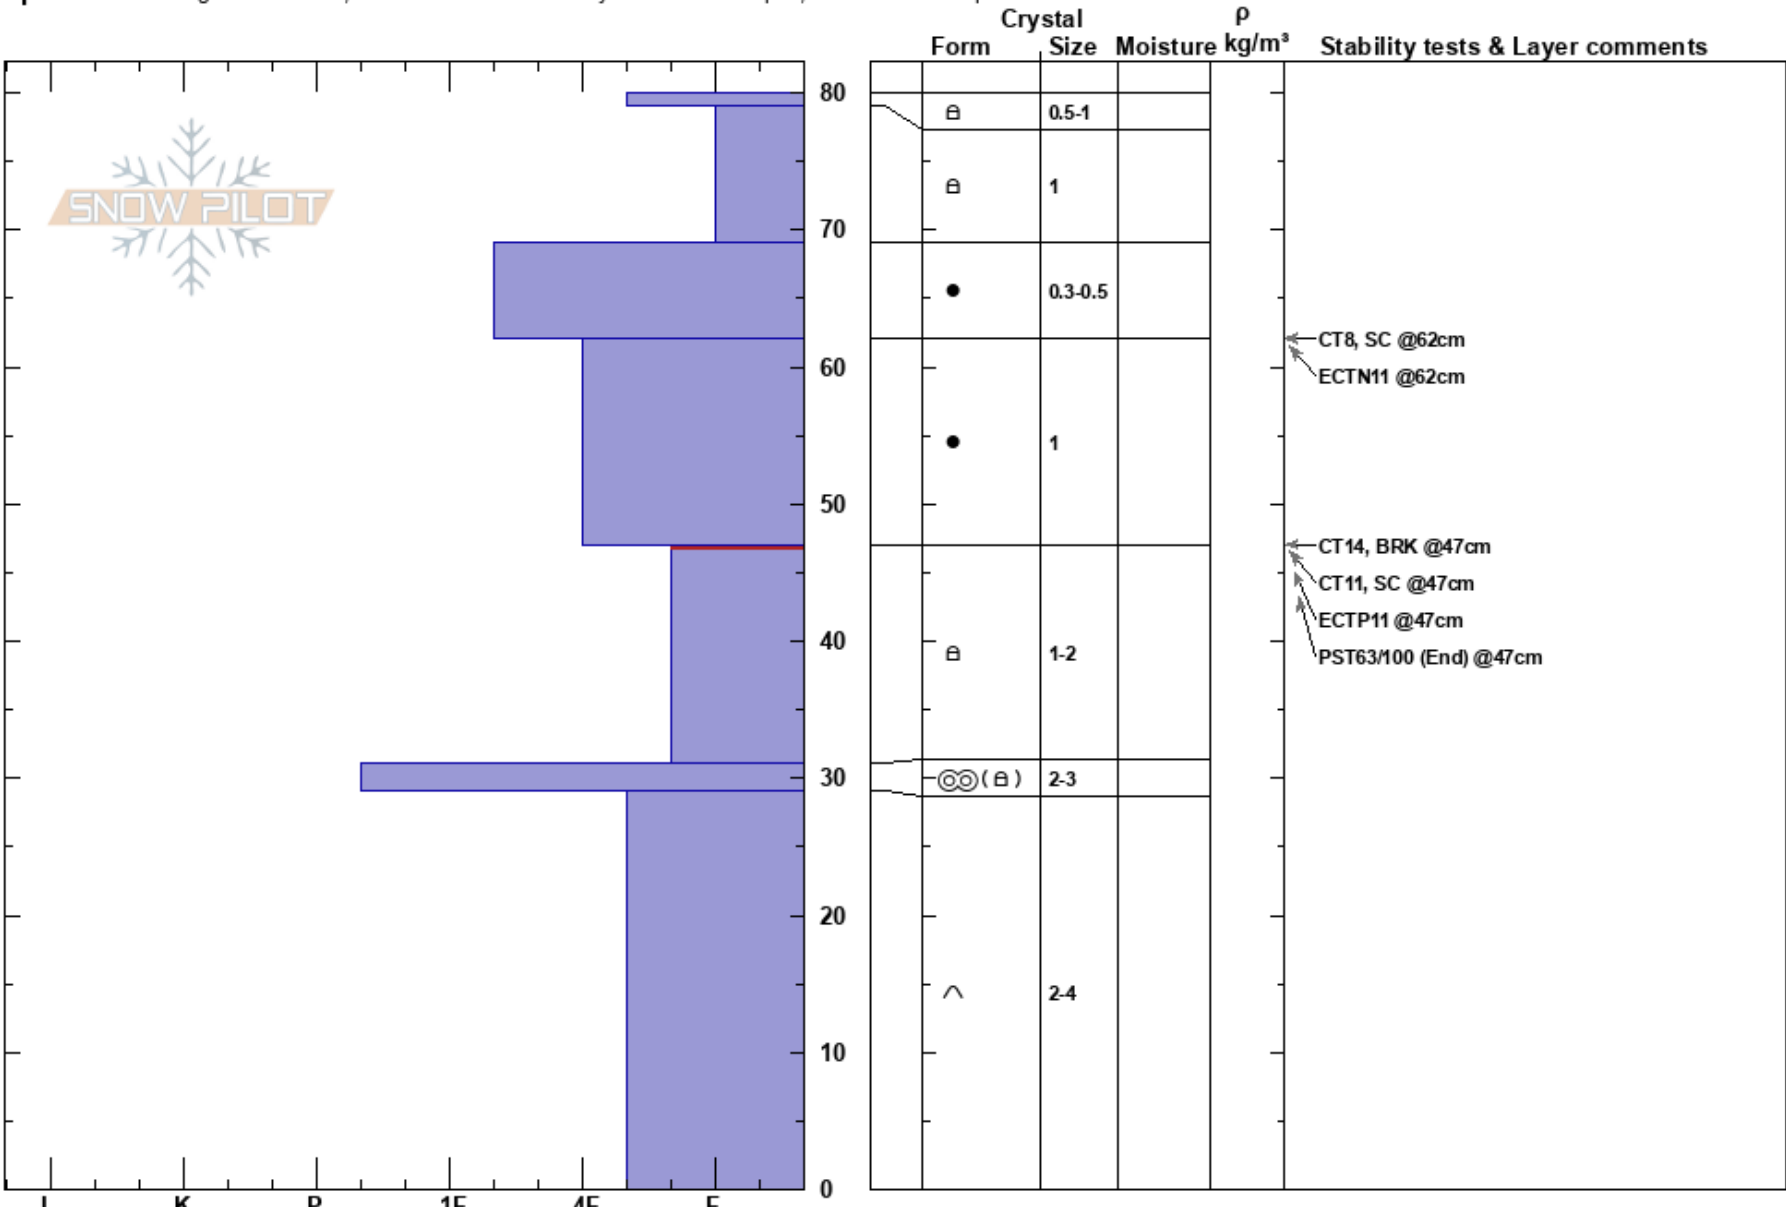

Diamond Face Low R
 Vail/Summit County
 CO
 Elevation: 12130 ft
 Aspect: E
 Specifics: Pit dug in a Ski Area; Recent avalanche activity on different slopes; Ski tracks on slope

Noah Williams
 12/22/2024 - 12:30pm
 Co-ord: 39.45527N, -106.16792W
 Slope Angle: 37°
 Wind Loading: previous

Stability: Good
 Air Temperature:
 Sky Cover: FEW
 Precipitation: NO
 Wind: SW Light Breeze

HS:80
 PF:65
 PS:20
 47-31cm: Problematic layer

Layer Notes:

Notes: