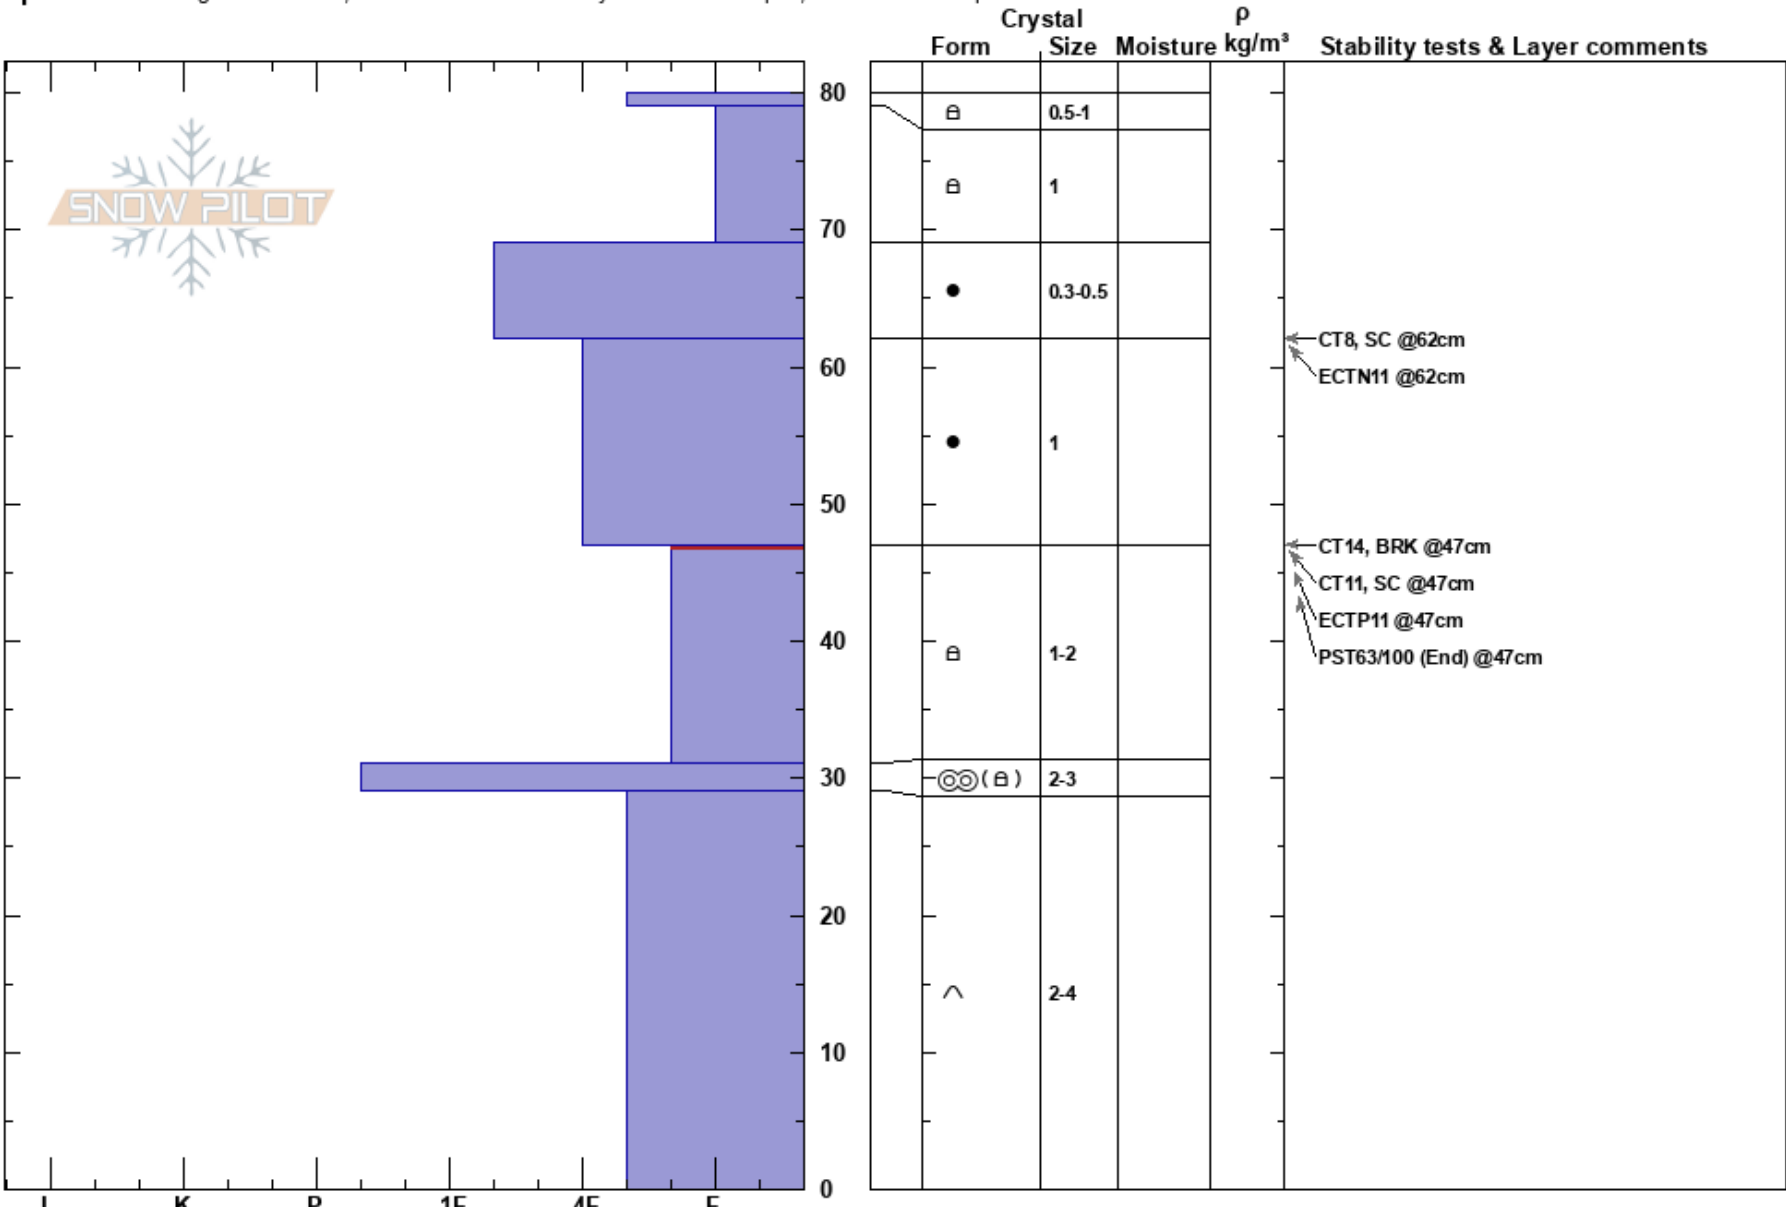

Diamond Face Low R
 Vail/Summit County
 CO
 Elevation: 12130 ft
 Aspect: E
 Specifics: Pit dug in a Ski Area; Recent avalanche activity on different slopes; Ski tracks on slope

Noah Williams
 12/22/2024 - 12:30pm
 Co-ord: 39.45527N, -106.16792W
 Slope Angle: 37°
 Wind Loading: previous

Stability: Good
 Air Temperature:
 Sky Cover: FEW
 Precipitation: NO
 Wind: SW Light Breeze

HS:80
 PF:65 47-31cm:Problematic layer
 PS:20

Layer Notes:

Notes: