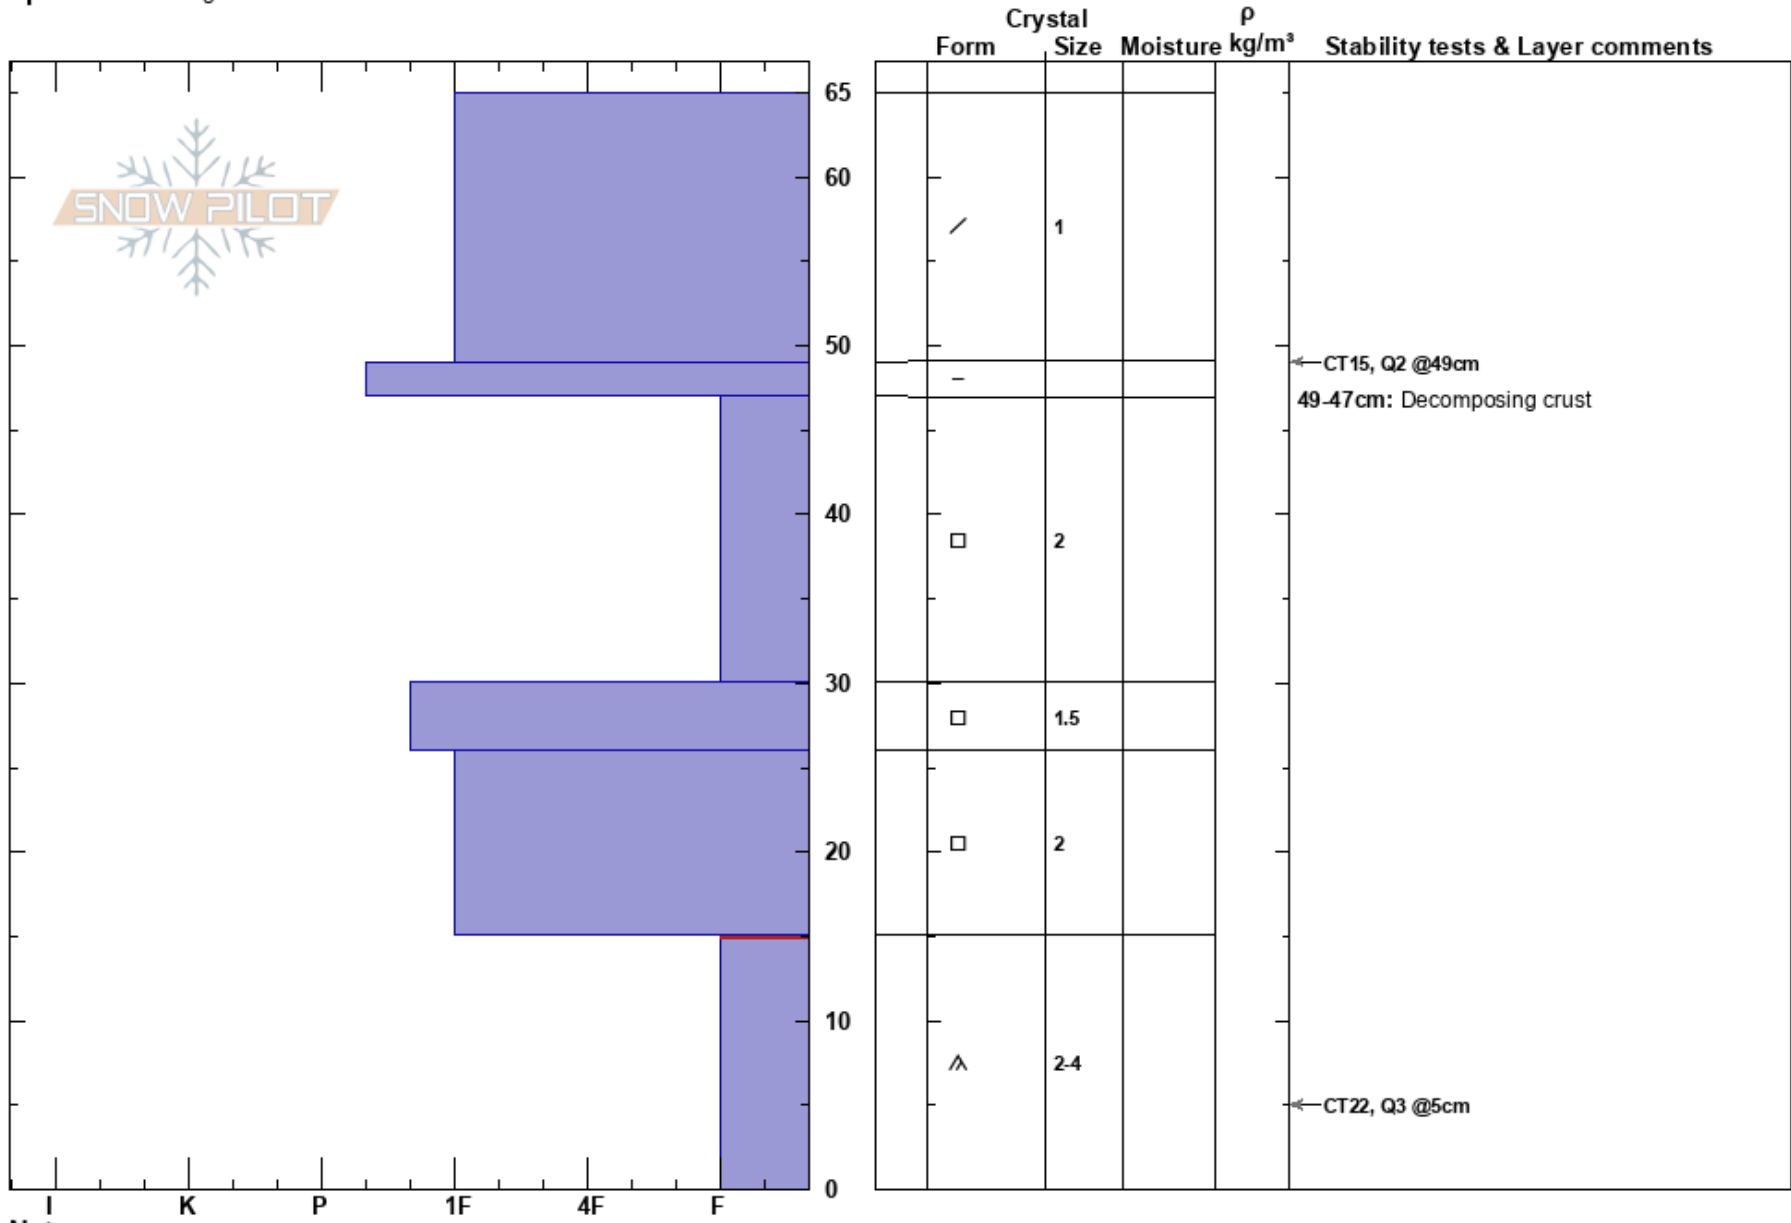

Piss Pass
 Wasatch Range
 UT
 Elevation: 9875 ft
 Aspect: N
 Specifics: Pit dug in a Ski Area

Matthew Marchand
 12/22/2024 - 10:00am
 Co-ord:
 Slope Angle: 36°
 Wind Loading: previous

Stability:
 Air Temperature: -1°C
 Sky Cover: OVC
 Precipitation: S-1
 Wind: N Calm

HS:65
 Layer Notes:
 49-47cm: Decomposing crust
 15-0cm: Problematic layer

Notes: