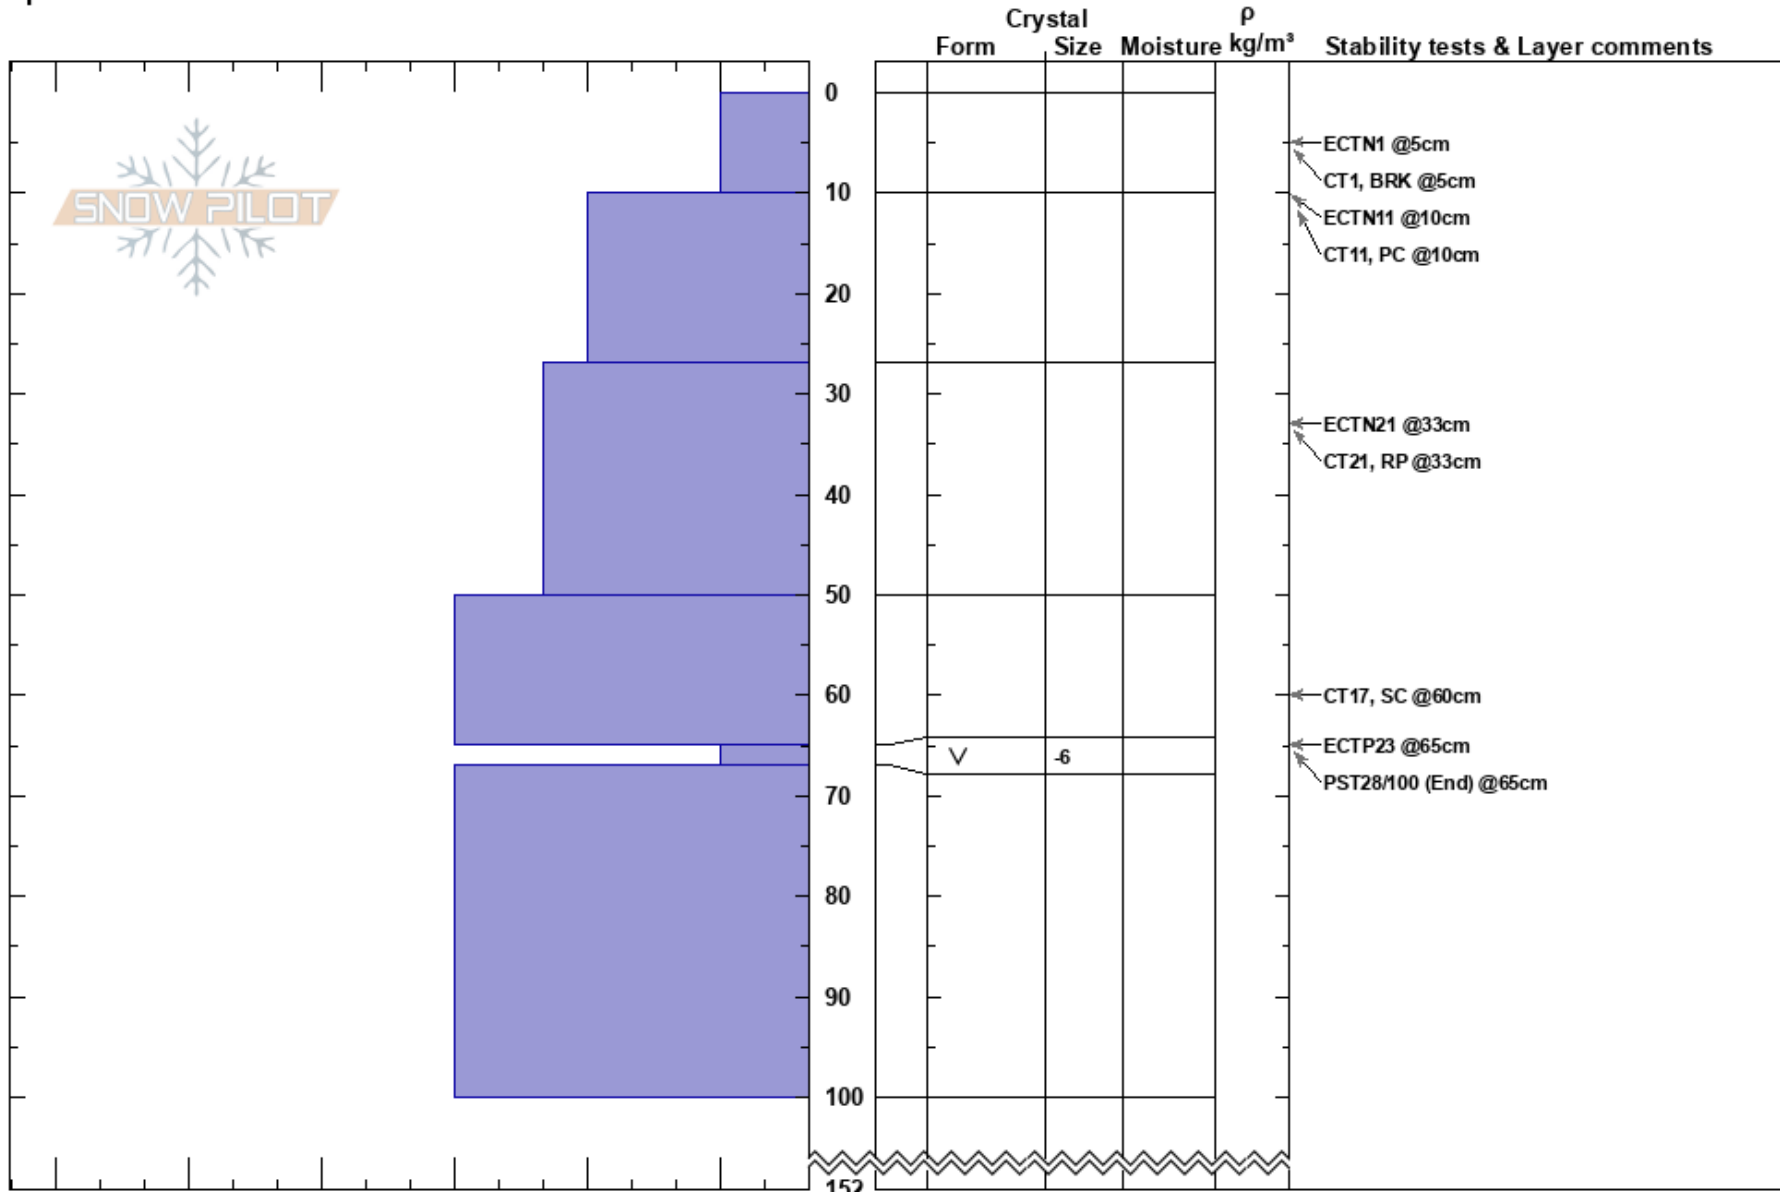

Dog Pit 4  
 Payette National Forest  
 ID  
 Elevation: 7600 ft  
 Aspect: NW  
 Specifics:

David Cooper  
 12/22/2024 - 11:00am  
 Co-ord: 45.00752N, -116.13524W  
 Slope Angle: 15°  
 Wind Loading: no

Stability:  
 Air Temperature:  
 Sky Cover: X  
 Precipitation: S-1  
 Wind: Calm

HS:152  
 Layer Notes:  
 65-67cm: Problematic layer

Notes: