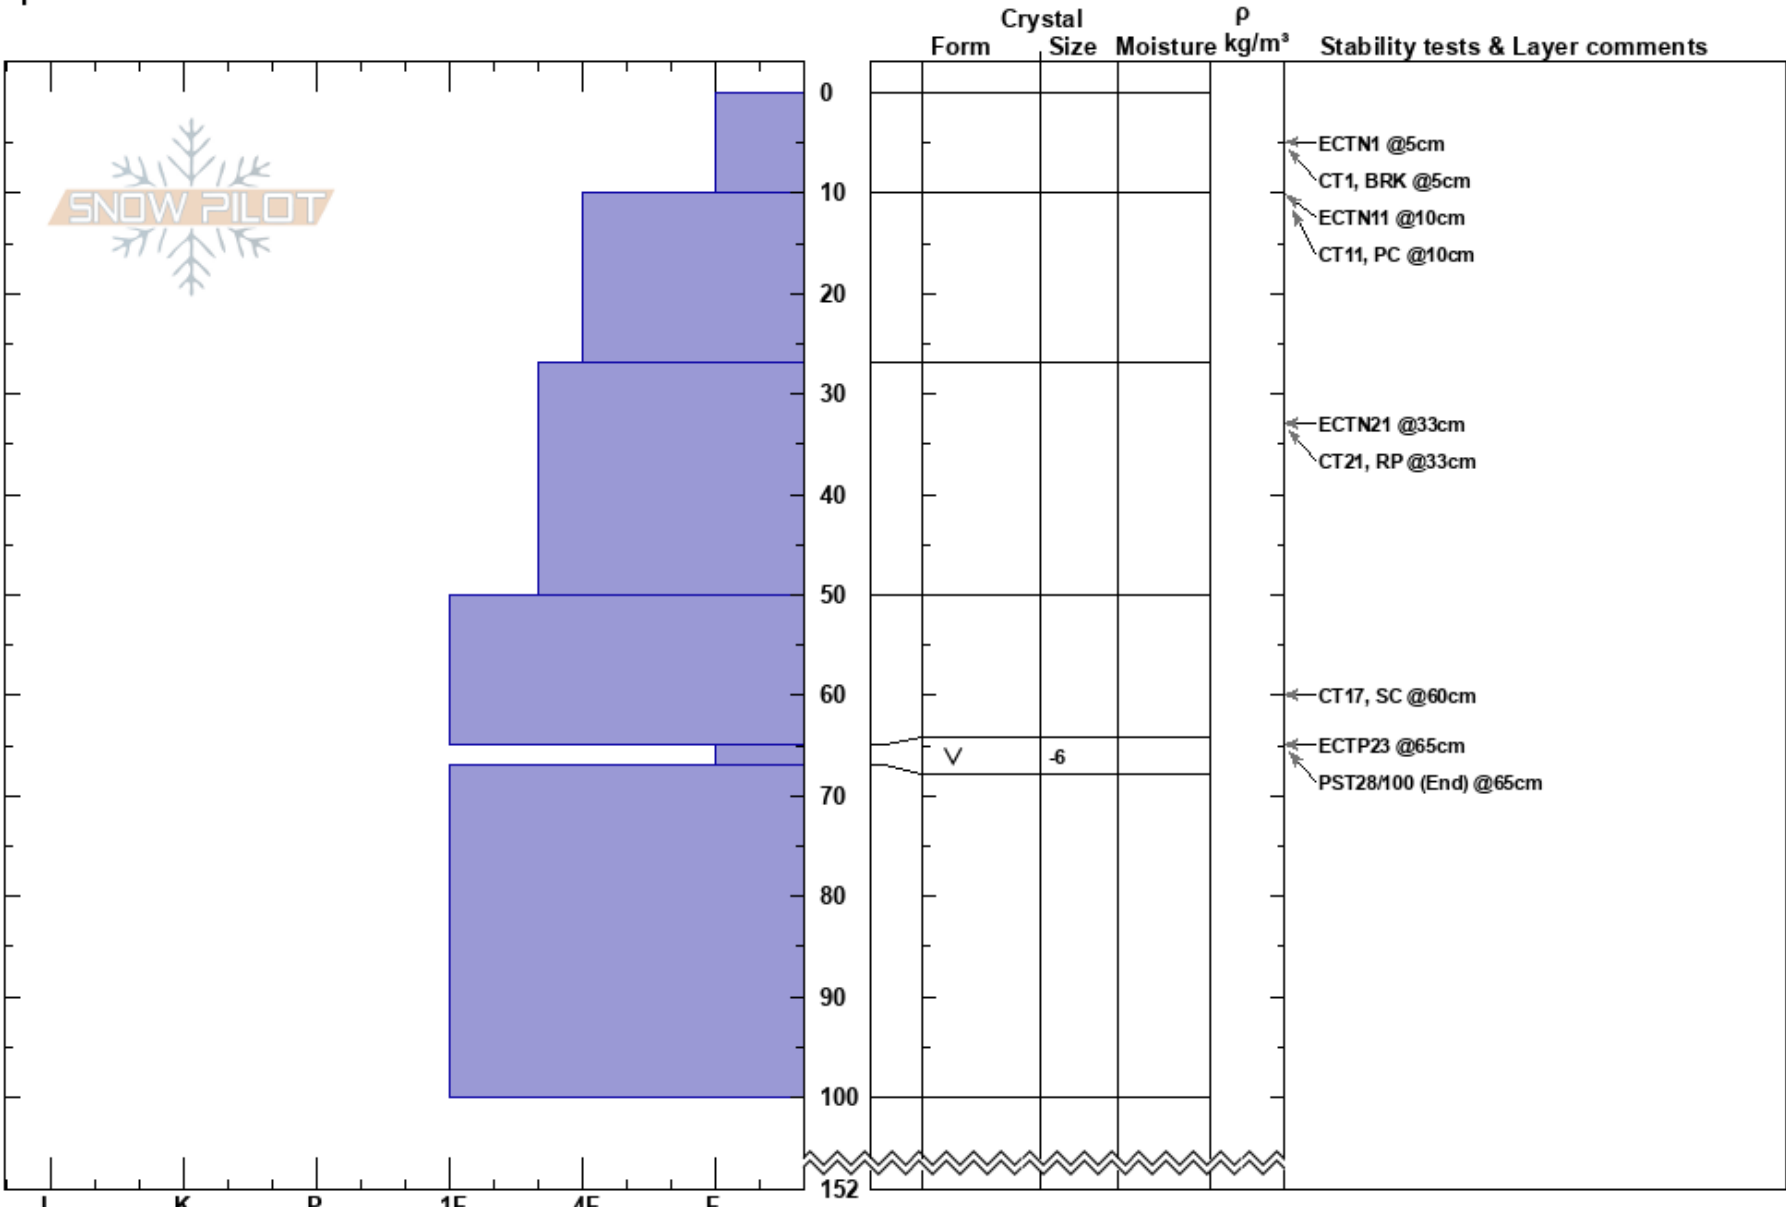

Dog Pit 4  
 Payette National Forest  
 ID  
 Elevation: 7600 ft  
 Aspect: NW  
 Specifics:

David Cooper  
 12/22/2024 - 11:00am  
 Co-ord: 45.00752N, -116.13524W  
 Slope Angle: 15°  
 Wind Loading: no

Stability:  
 Air Temperature:  
 Sky Cover: X  
 Precipitation: S-1  
 Wind: Calm

HS:152  
 Layer Notes:  
 65-67cm: Problematic layer

Notes: