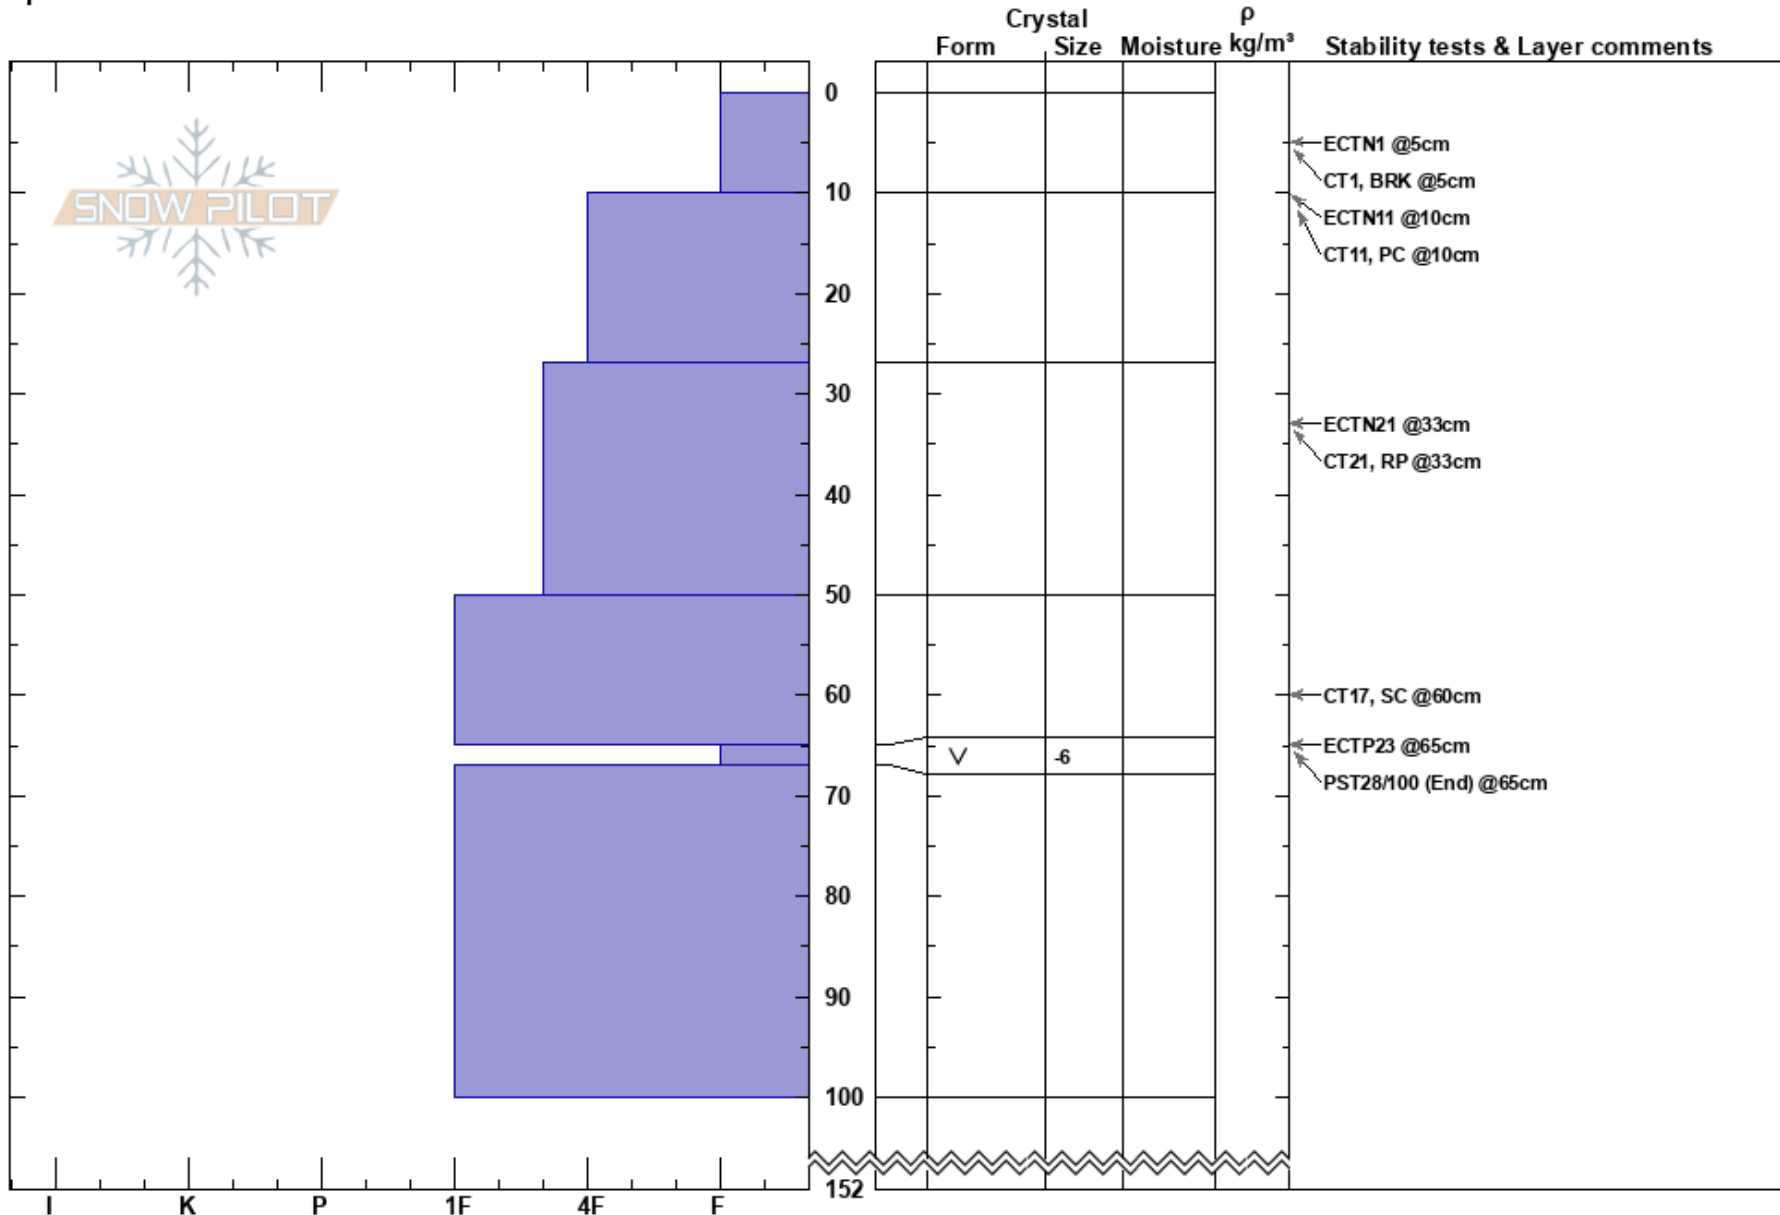

Dog Pit 4
 Payette National Forest
 ID
 Elevation: 7600 ft
 Aspect: NW
 Specifics:

David Cooper
 12/22/2024 - 11:00am
 Co-ord: 45.00752N, -116.13524W
 Slope Angle: 15°
 Wind Loading: no

Stability:
 Air Temperature:
 Sky Cover: X
 Precipitation: S-1
 Wind: Calm

HS:152
 Layer Notes:
 65-67cm: Problematic layer

Notes: