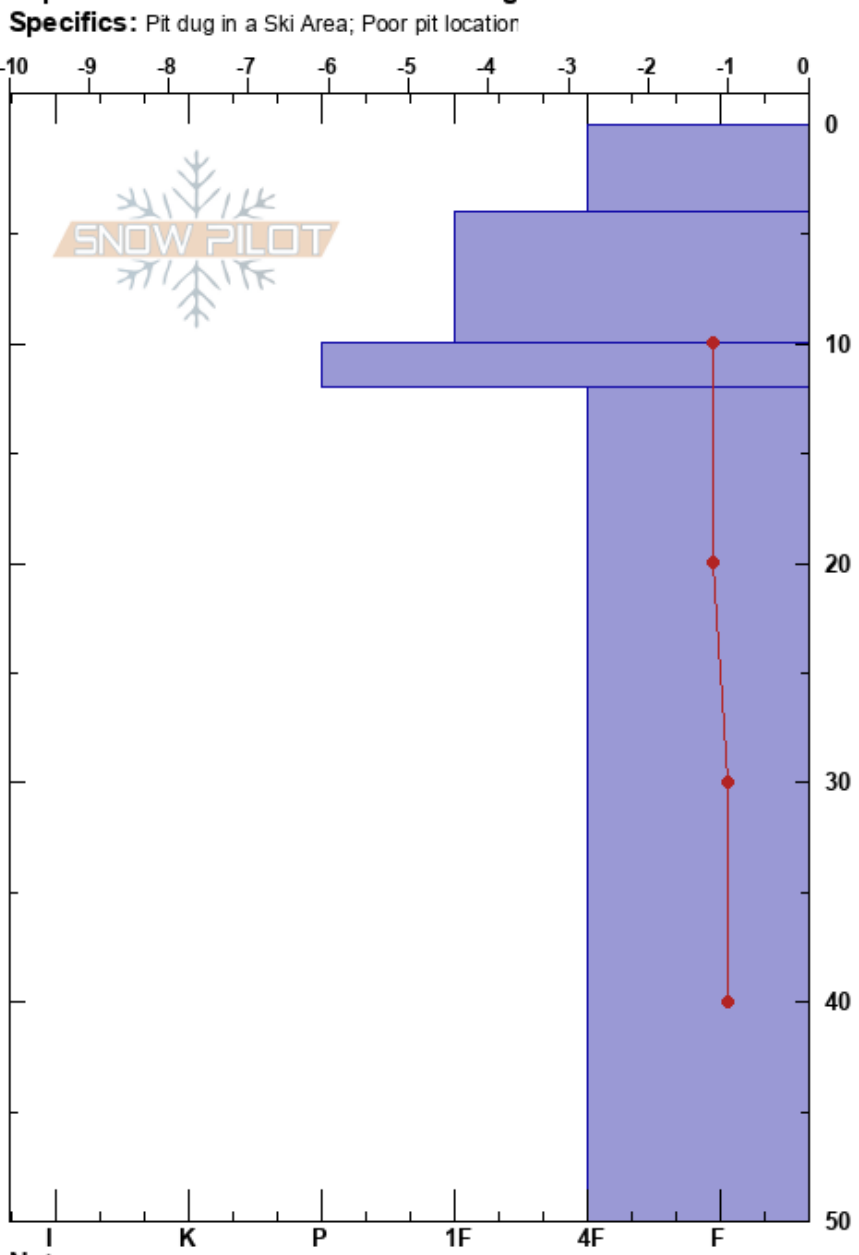

Trapper - BTL  
 South Rockies  
 AB  
 Elevation: 1788 m  
 Aspect: SE

Emy Nantel  
 22/12/2024 - 11:02  
 Co-ord: 11U 687100W 5465579N  
 Slope Angle: 23°  
 Wind Loading: no

Stability:  
 Air Temperature:  
 Sky Cover: BKN  
 Precipitation: NO  
 Wind: SE Light Breeze

HS:50  
 PF:50  
 Layer Notes:  
 10-12cm: Wind affected layer  
 12-50cm: Moist

Form	Crystal Size	Moisture	$\rho$ kg/m <sup>3</sup>	Stability tests & Layer comments
+	1			
/	0.5-1			
/ (•)	1(0.5)			
☐	1			10-12cm: Wind affected layer
☐	(1.5)			12-50cm: Moist