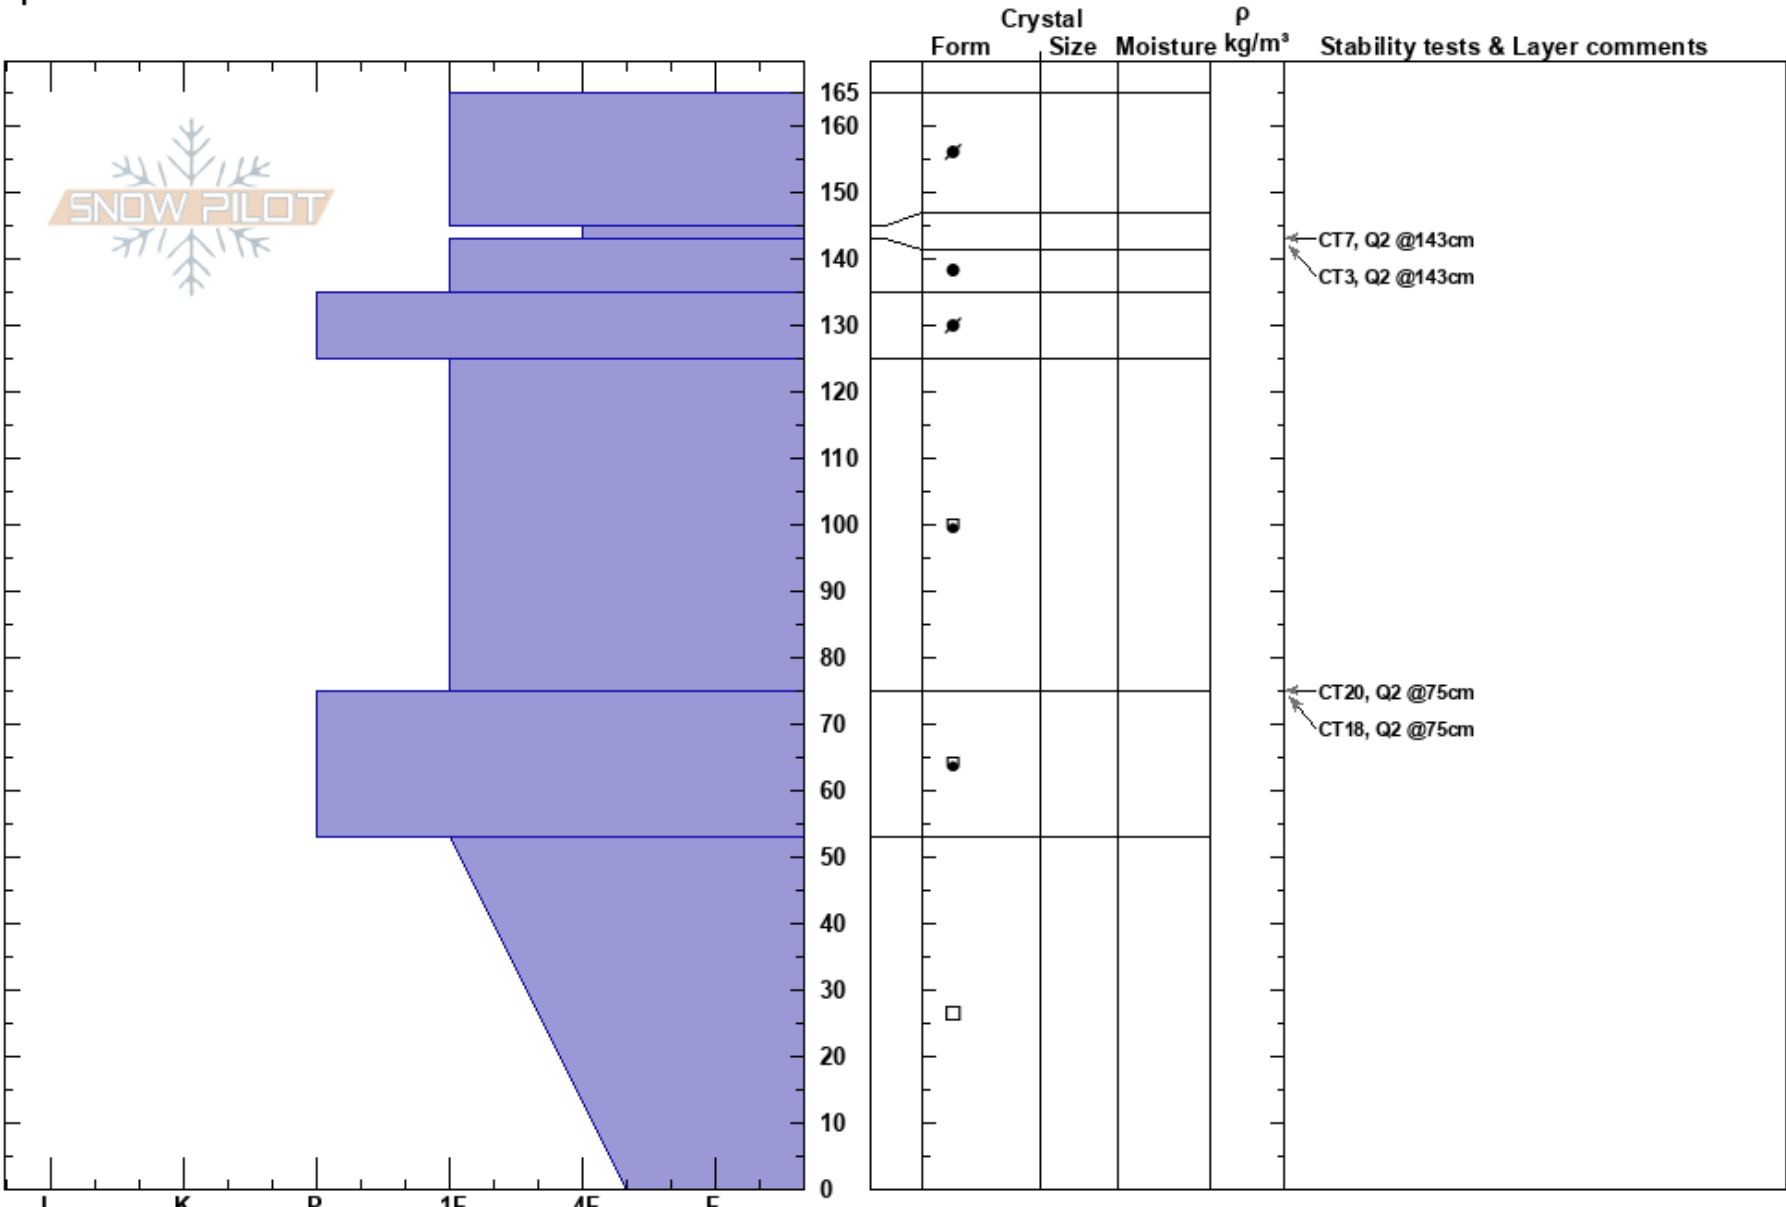

Eccles NTL  
 Gore Range  
 CO  
 Elevation: 11683 ft  
 Aspect: 151°  
 Specifics:

Michael Hosmer  
 12/21/2024 - 12:07pm  
 Co-ord:  
 Slope Angle: 25°  
 Wind Loading: previous

Stability:  
 Air Temperature:  
 Sky Cover: CLR  
 Precipitation: NO  
 Wind: Calm

HS:165  
 PF:10  
 PS:1  
 Layer Notes:

**Notes:** Suprisingly deep snowpack in this location. I was also surprised by the presence of very stiff snow in this pit. Additionally, basal facets at this aspect and elevation appear to remain relatively small, and immature.