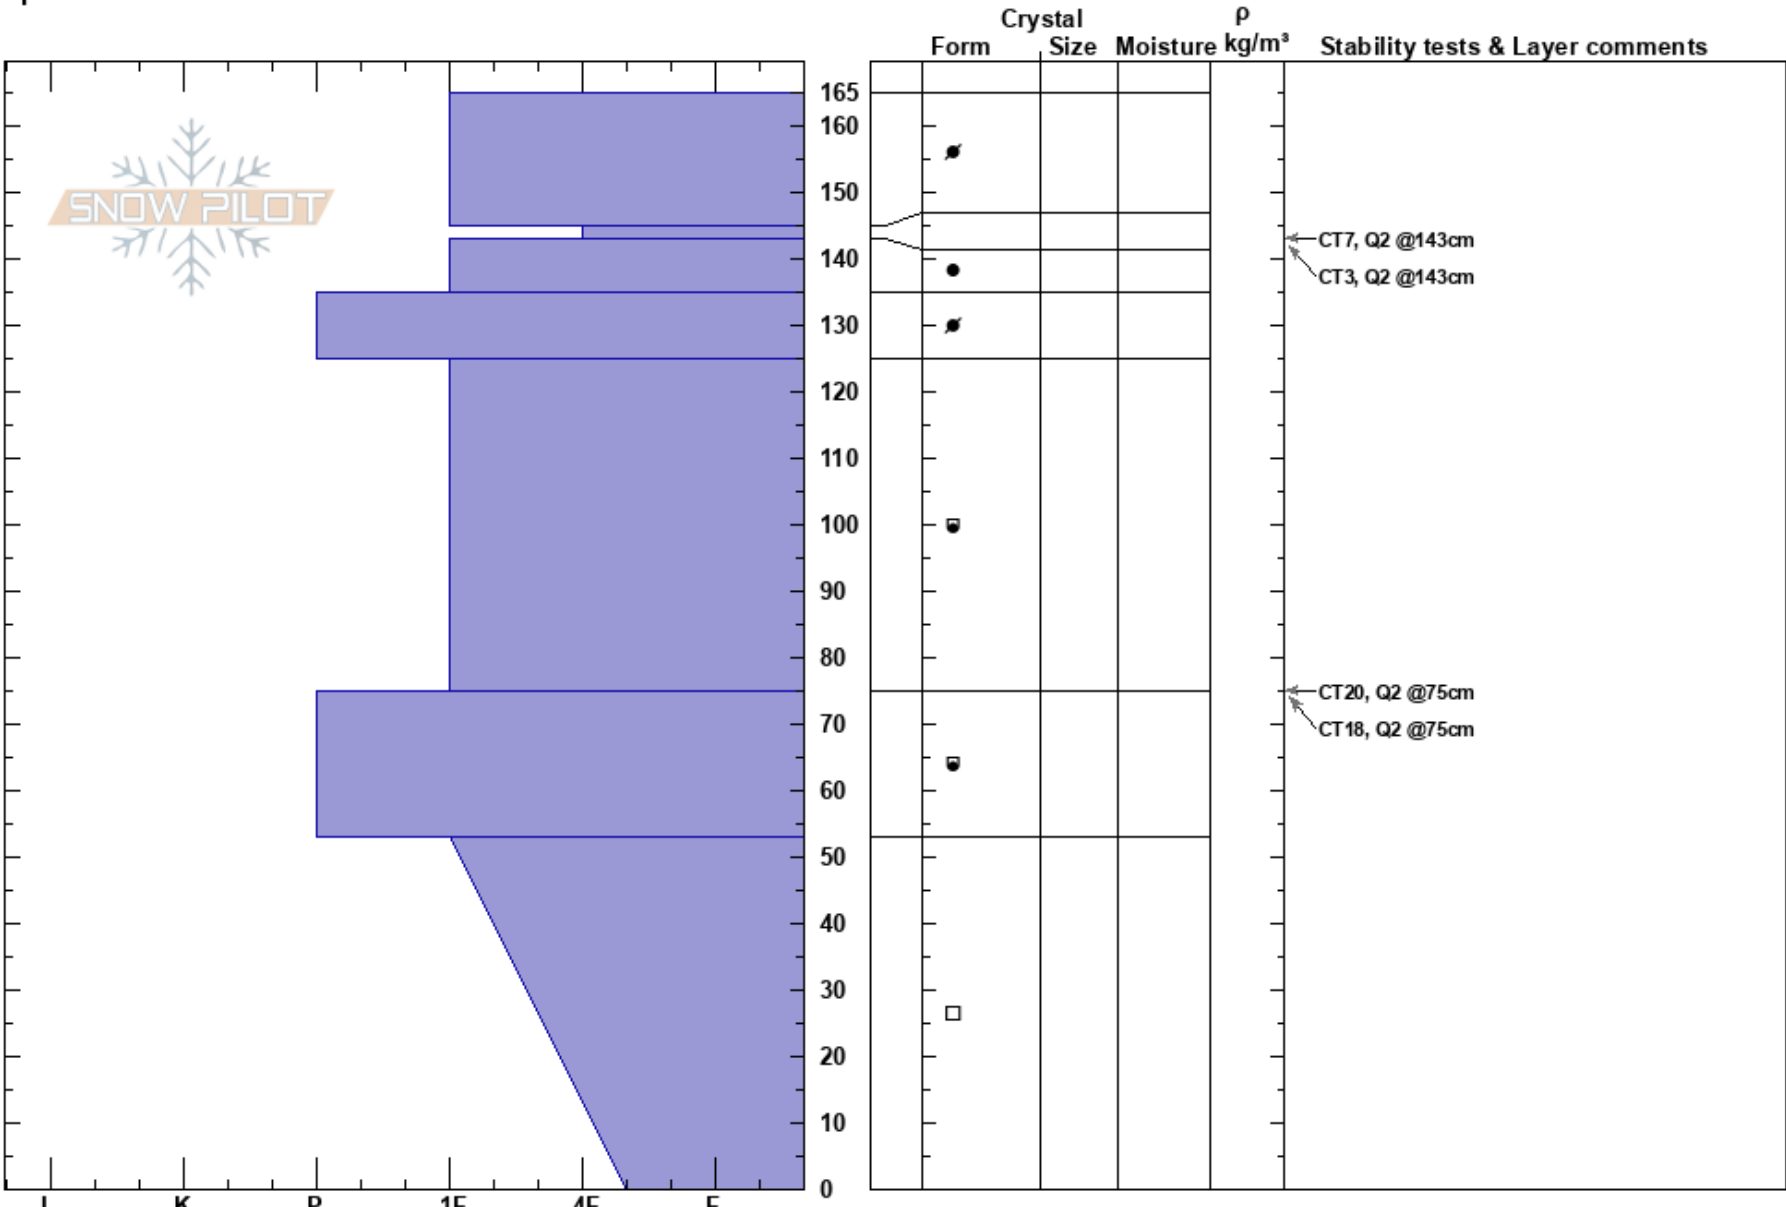

Eccles NTL
 Gore Range
 CO
Elevation: 11683 ft
Aspect: 151°
Specifics:

Michael Hosmer
 12/21/2024 - 12:07pm
Co-ord:
Slope Angle: 25°
Wind Loading: previous

Stability:
Air Temperature:
Sky Cover: CLR
Precipitation: NO
Wind: Calm

HS: 165
PF: 10
PS: 1
Layer Notes:

Notes: Suprisingly deep snowpack in this location. I was also surprised by the presence of very stiff snow in this pit. Additionally, basal facets at this aspect and elevation appear to remain relatively small, and immature.