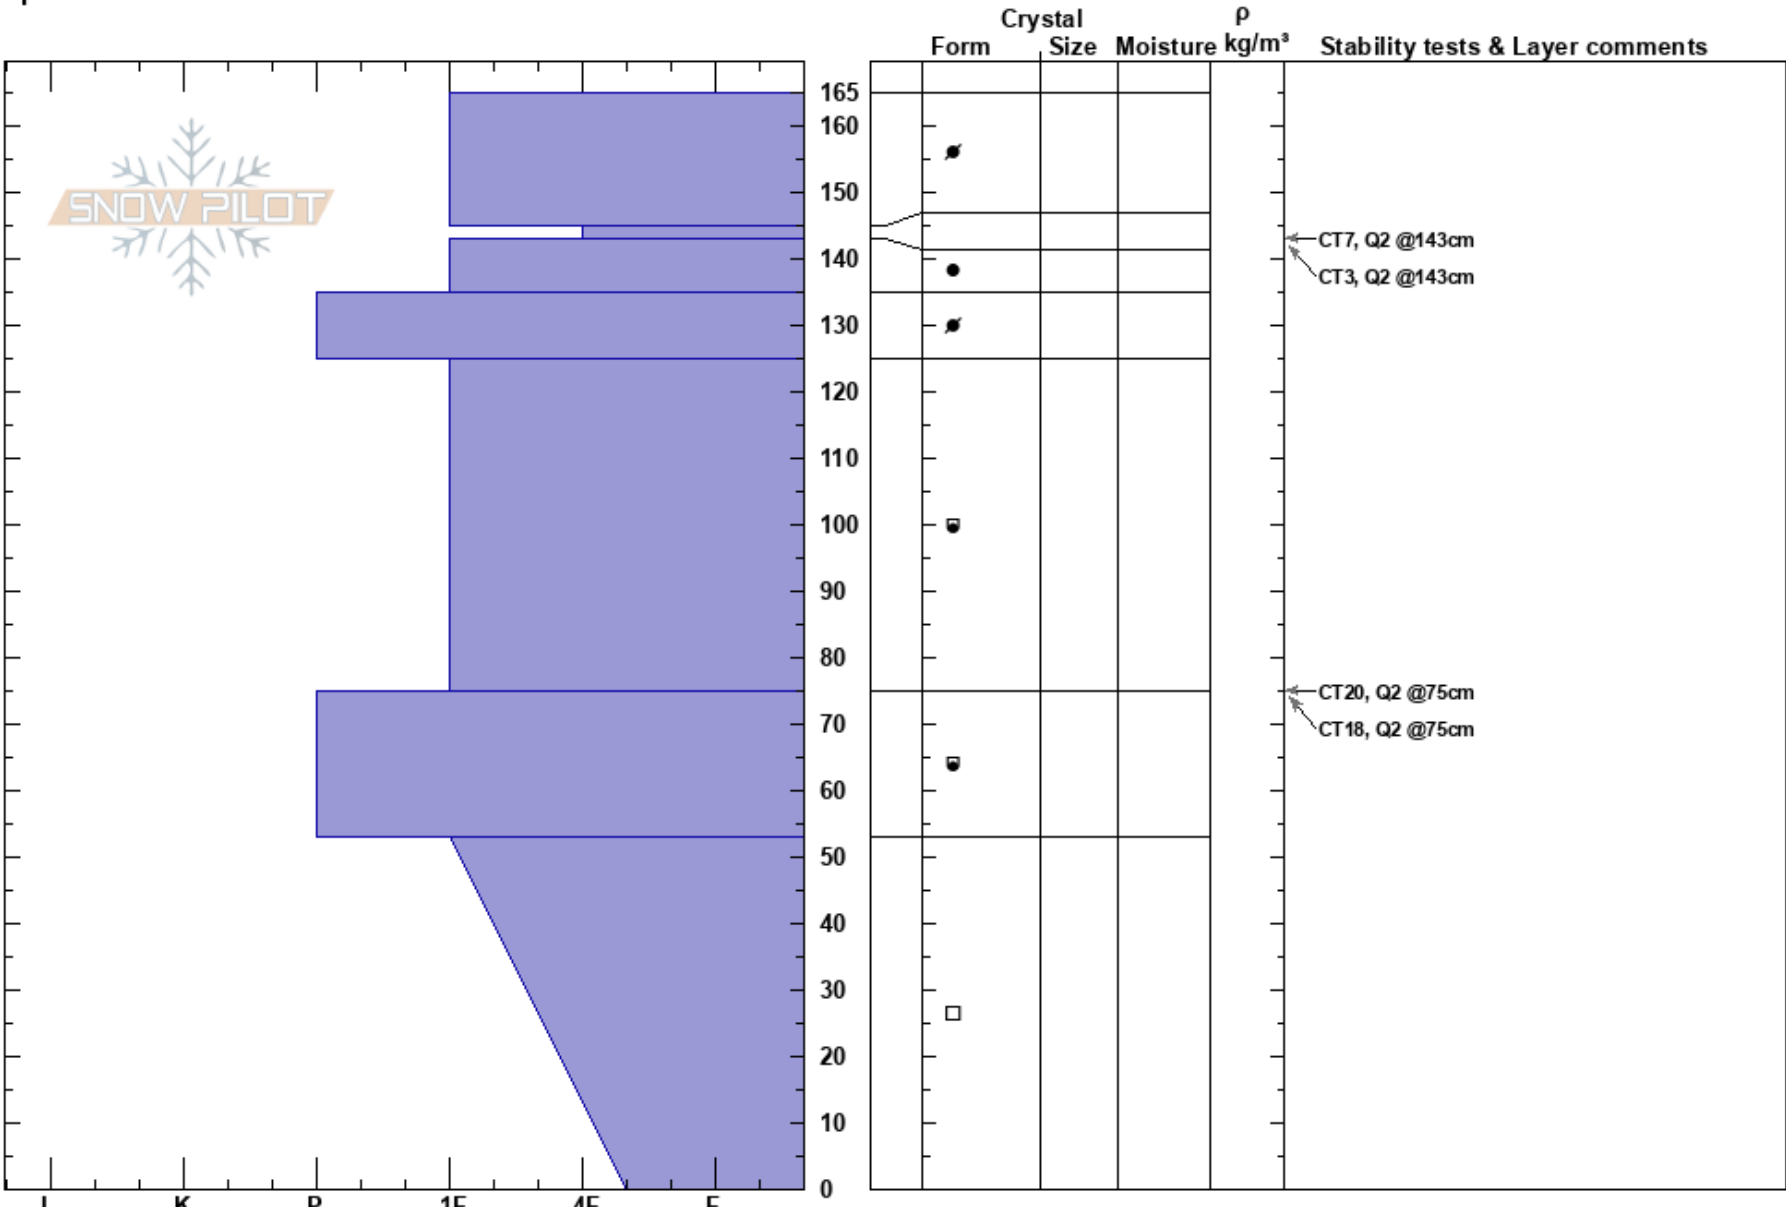

Eccles NTL  
 Gore Range  
 CO  
**Elevation:** 11683 ft  
**Aspect:** 151°  
**Specifics:**

Michael Hosmer  
 12/21/2024 - 12:07pm  
**Co-ord:**  
**Slope Angle:** 25°  
**Wind Loading:** previous

**Stability:**  
**Air Temperature:**  
**Sky Cover:** CLR  
**Precipitation:** NO  
**Wind:** Calm

**HS:** 165

**PF:** 10

**PS:** 1

**Layer Notes:**

**Notes:** Suprisingly deep snowpack in this location. I was also surprised by the presence of very stiff snow in this pit. Additionally, basal facets at this aspect and elevation appear to remain relatively small, and immature.