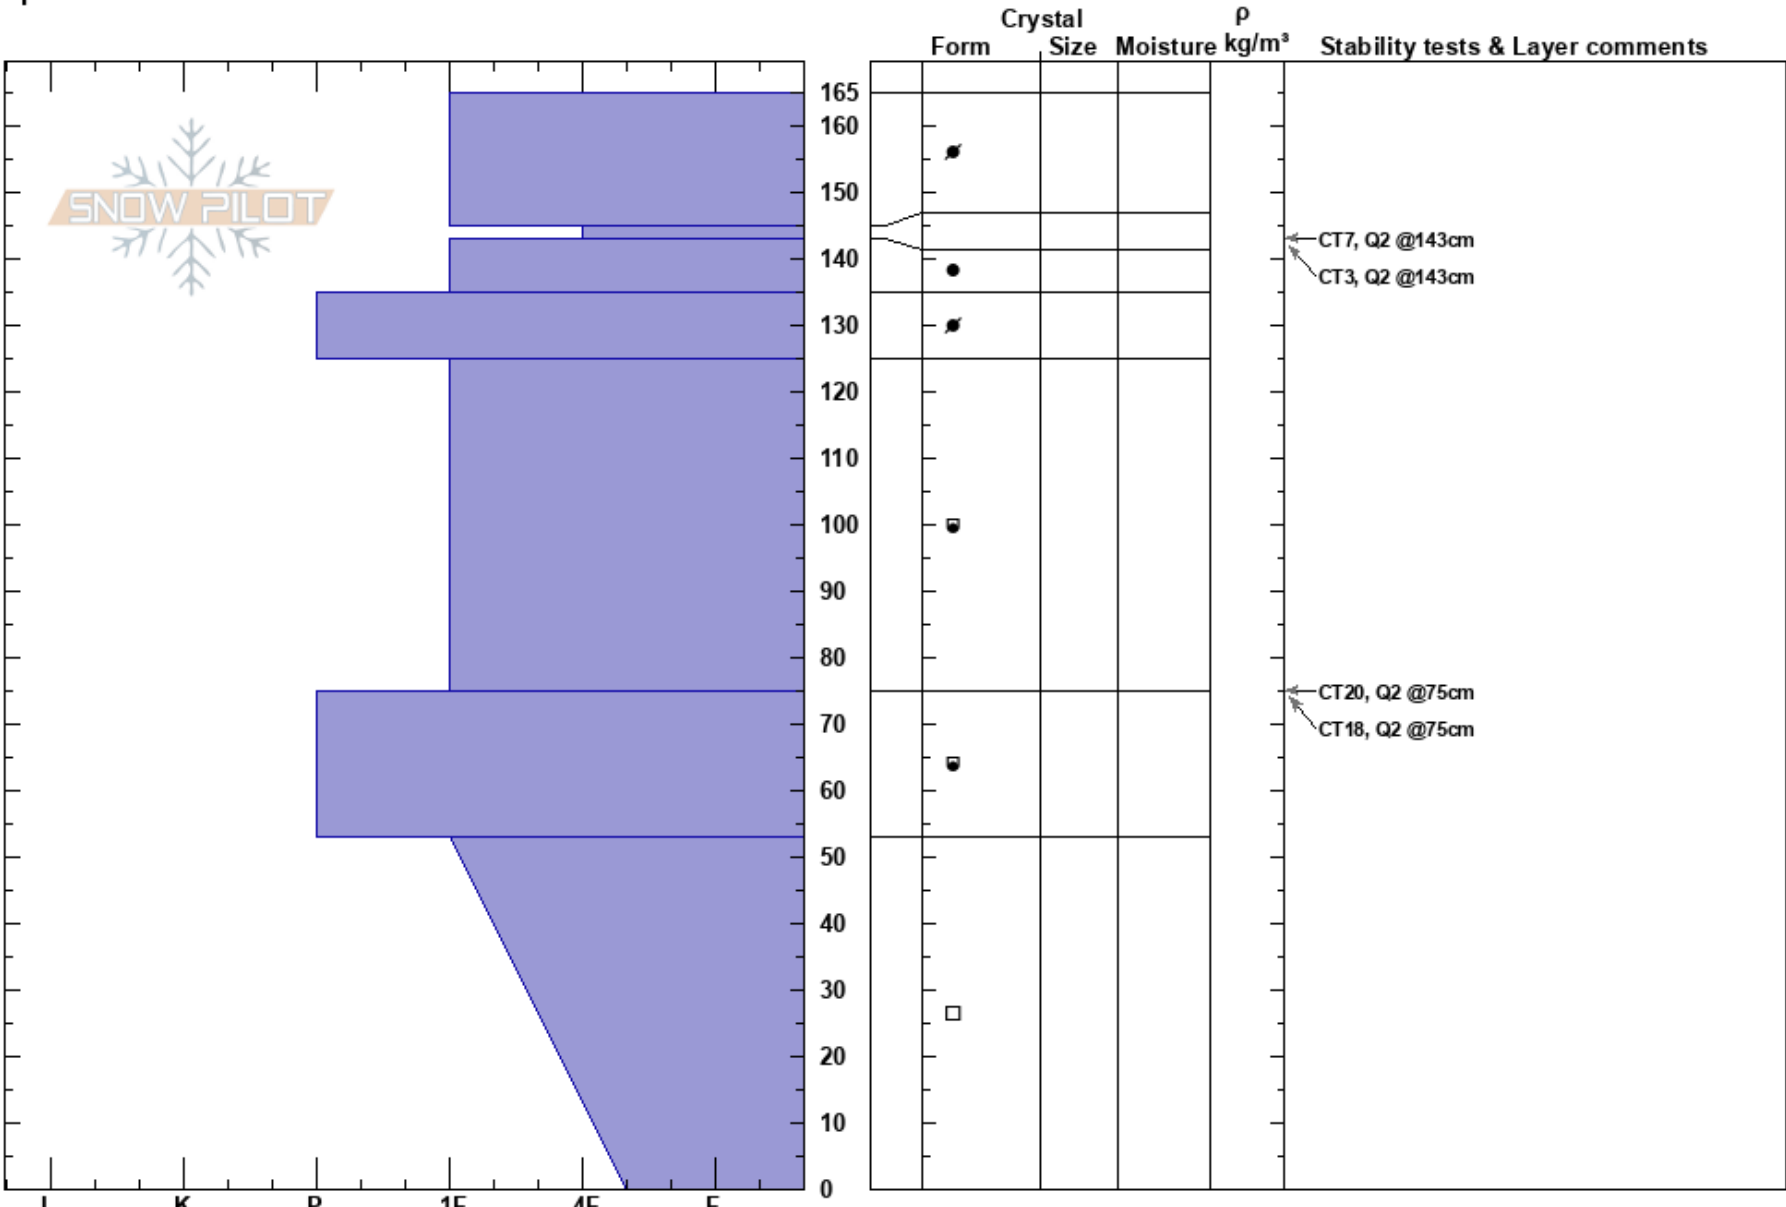

Eccles NTL
 Gore Range
 CO
 Elevation: 11683 ft
 Aspect: 151°
 Specifics:

Michael Hosmer
 12/21/2024 - 12:07pm
 Co-ord:
 Slope Angle: 25°
 Wind Loading: previous

Stability:
 Air Temperature:
 Sky Cover: CLR
 Precipitation: NO
 Wind: Calm

HS: 165
 PF: 10
 PS: 1
 Layer Notes:

Notes: Suprisingly deep snowpack in this location. I was also surprised by the presence of very stiff snow in this pit. Additionally, basal facets at this aspect and elevation appear to remain relatively small, and immature.