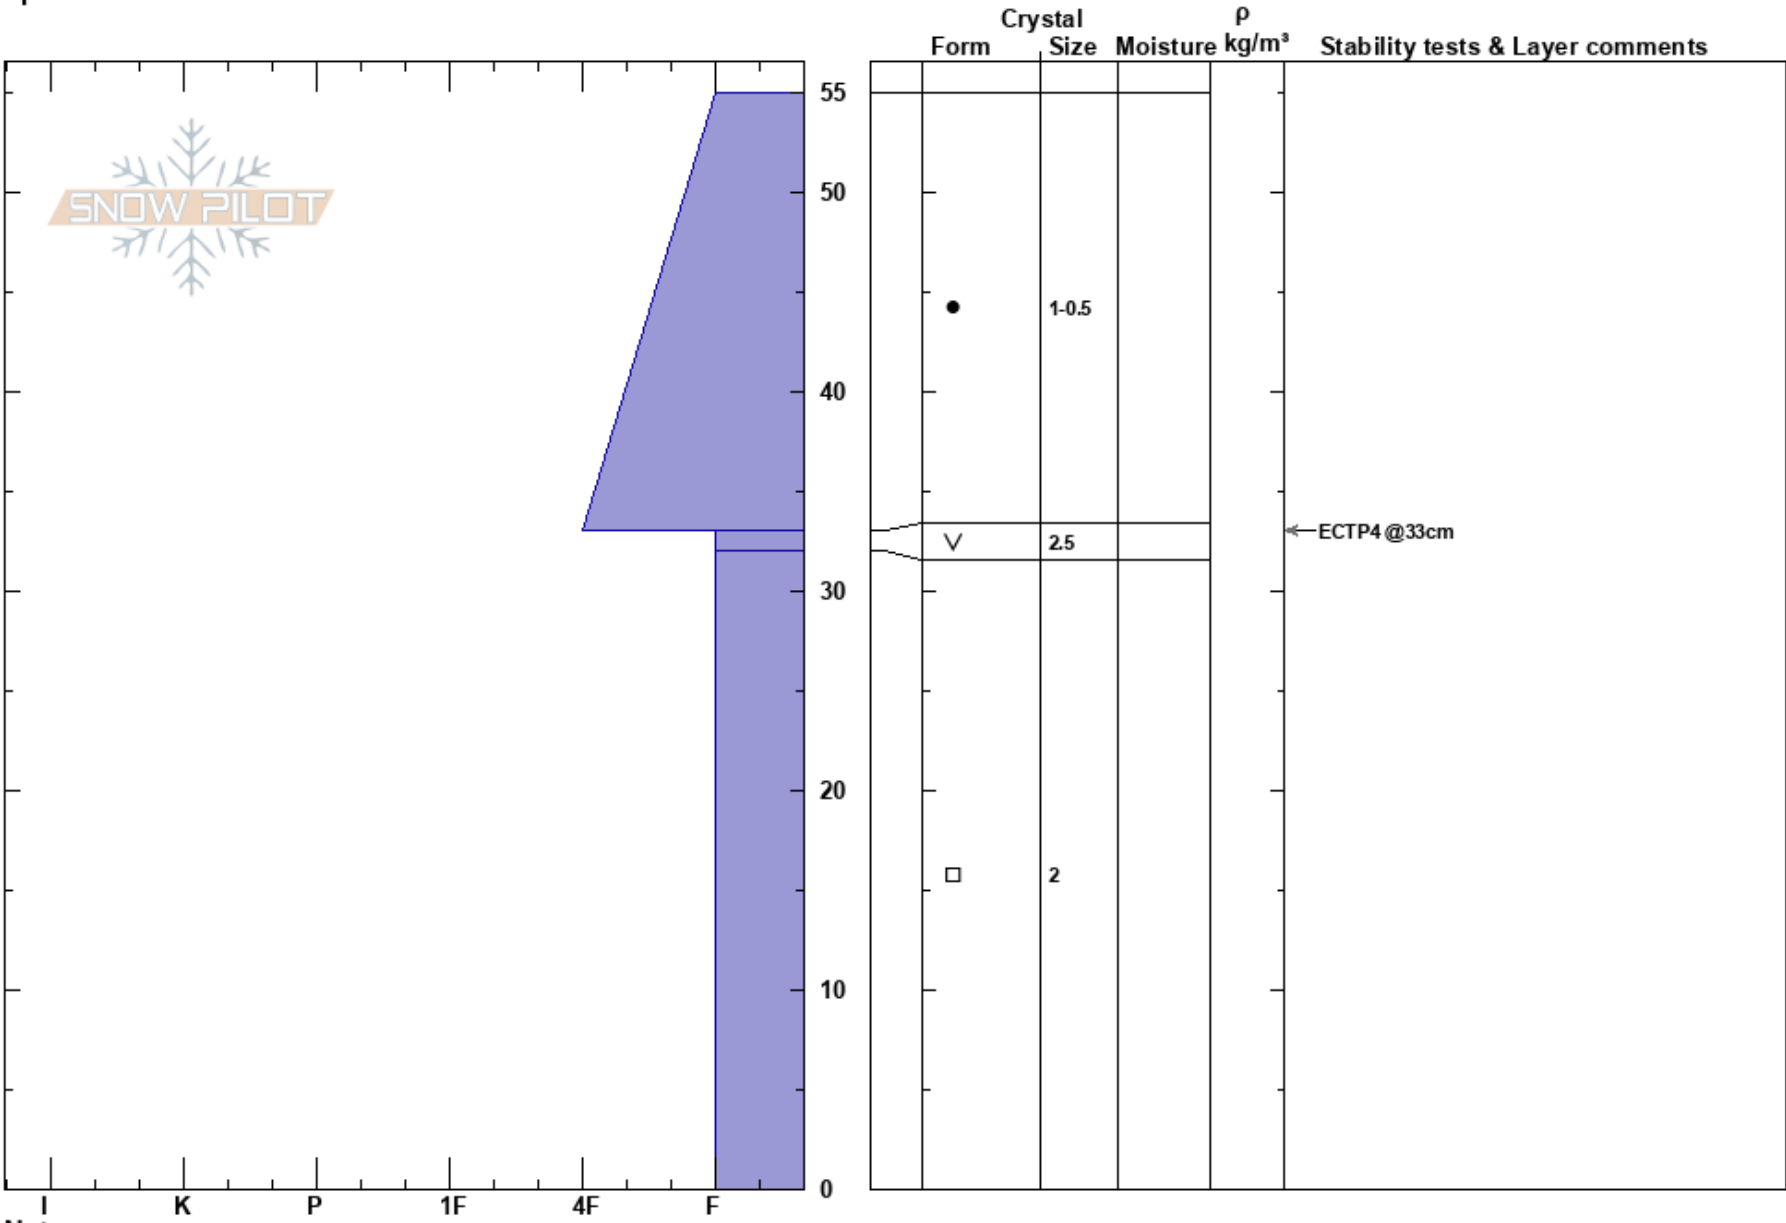

West Angle
 Togwotee Pass
 WY
 Elevation: 9700 ft
 Aspect: W
 Specifics:

Ryan Mertaugh
 12/21/2024 - 1:10pm
 Co-ord: 43.82591N, -110.18289E
 Slope Angle: 24°
 Wind Loading:

Stability:
 Air Temperature:
 Sky Cover:
 Precipitation: NO
 Wind: Calm

HS:55
 Layer Notes:
 33-32cm: Problematic layer

Notes: