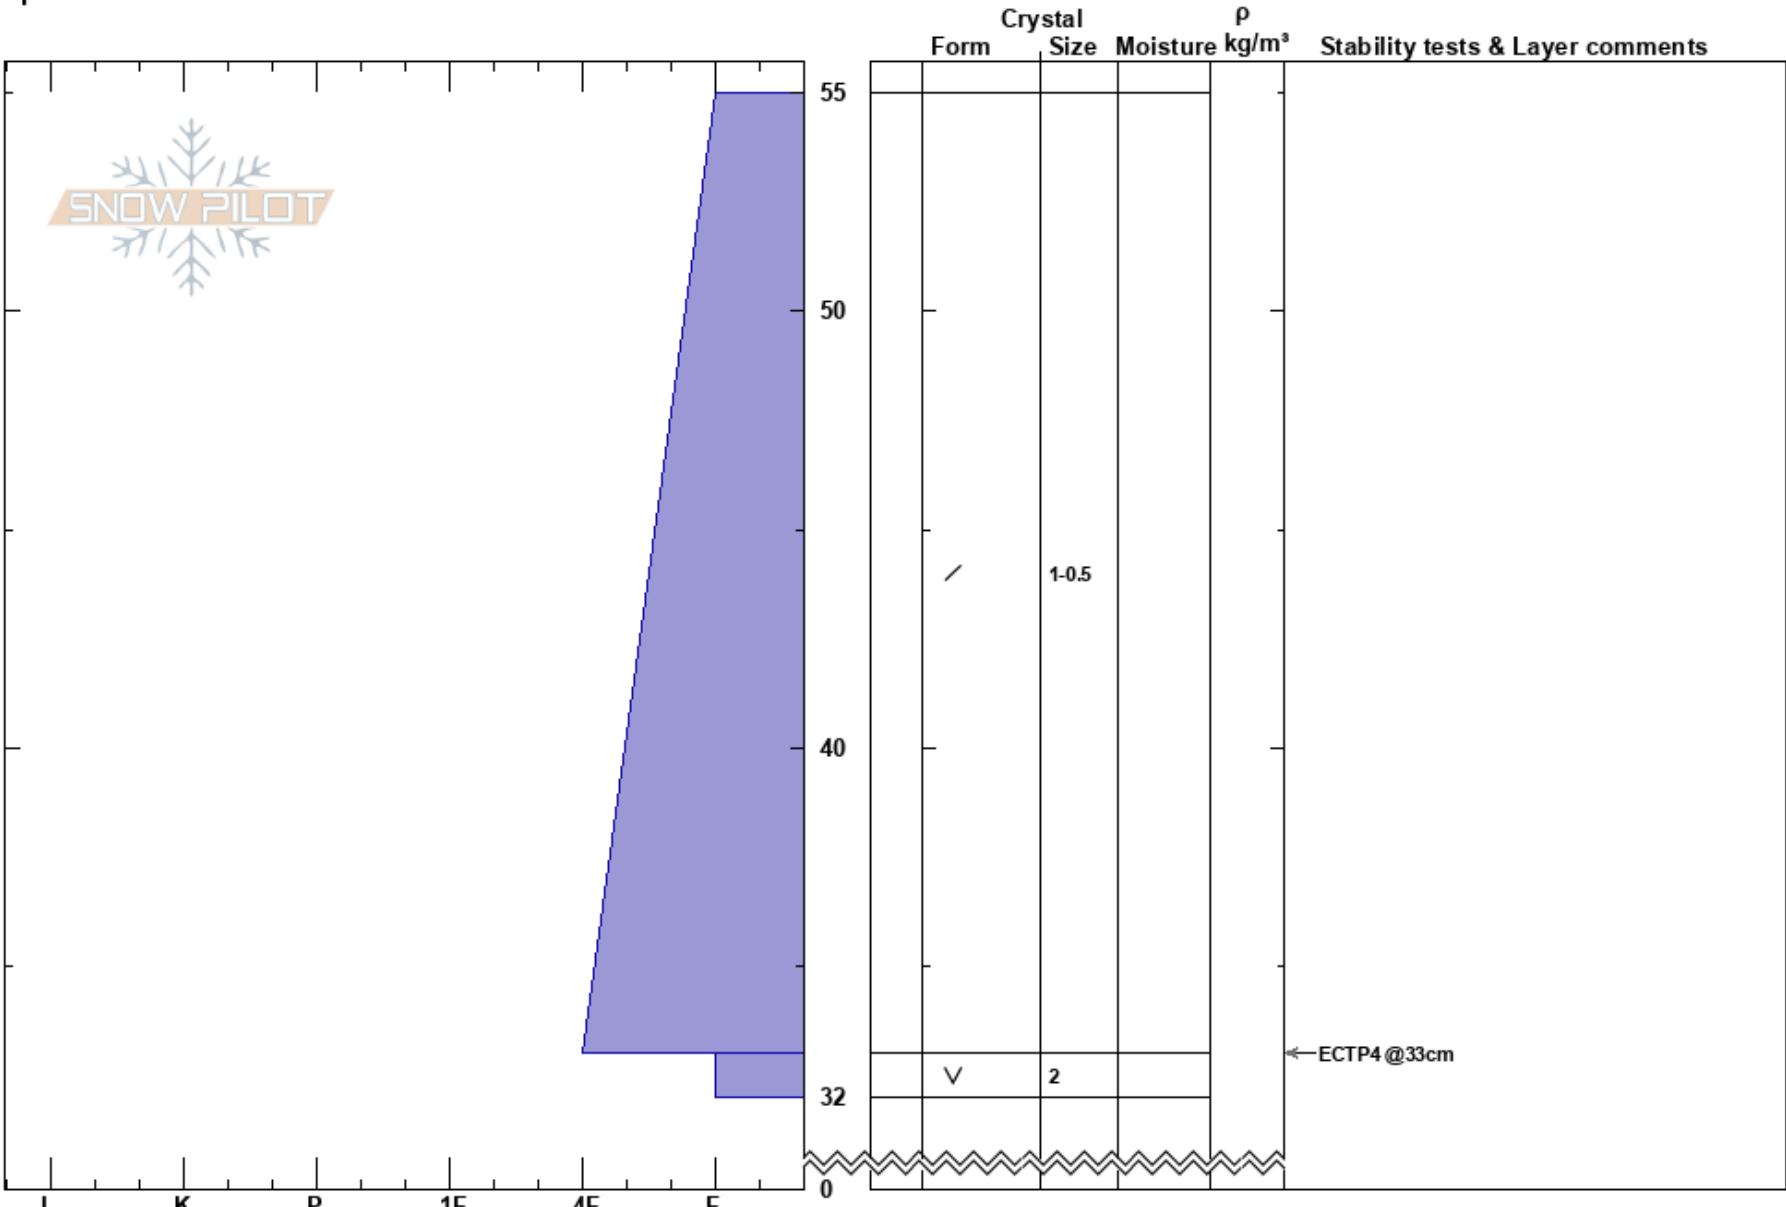

West Angle  
 Togwotee Pass  
 WY  
 Elevation: 9700 ft  
 Aspect: W  
 Specifics:

Ryan Mertaugh  
 12/21/2024 - 1:10pm  
 Co-ord: 43.82590N, -110.18262E  
 Slope Angle: 24°  
 Wind Loading:

Stability:  
 Air Temperature:  
 Sky Cover:  
 Precipitation: NO  
 Wind: Calm

HS:55  
 Layer Notes:  
 33-32cm: Problematic layer

Notes: