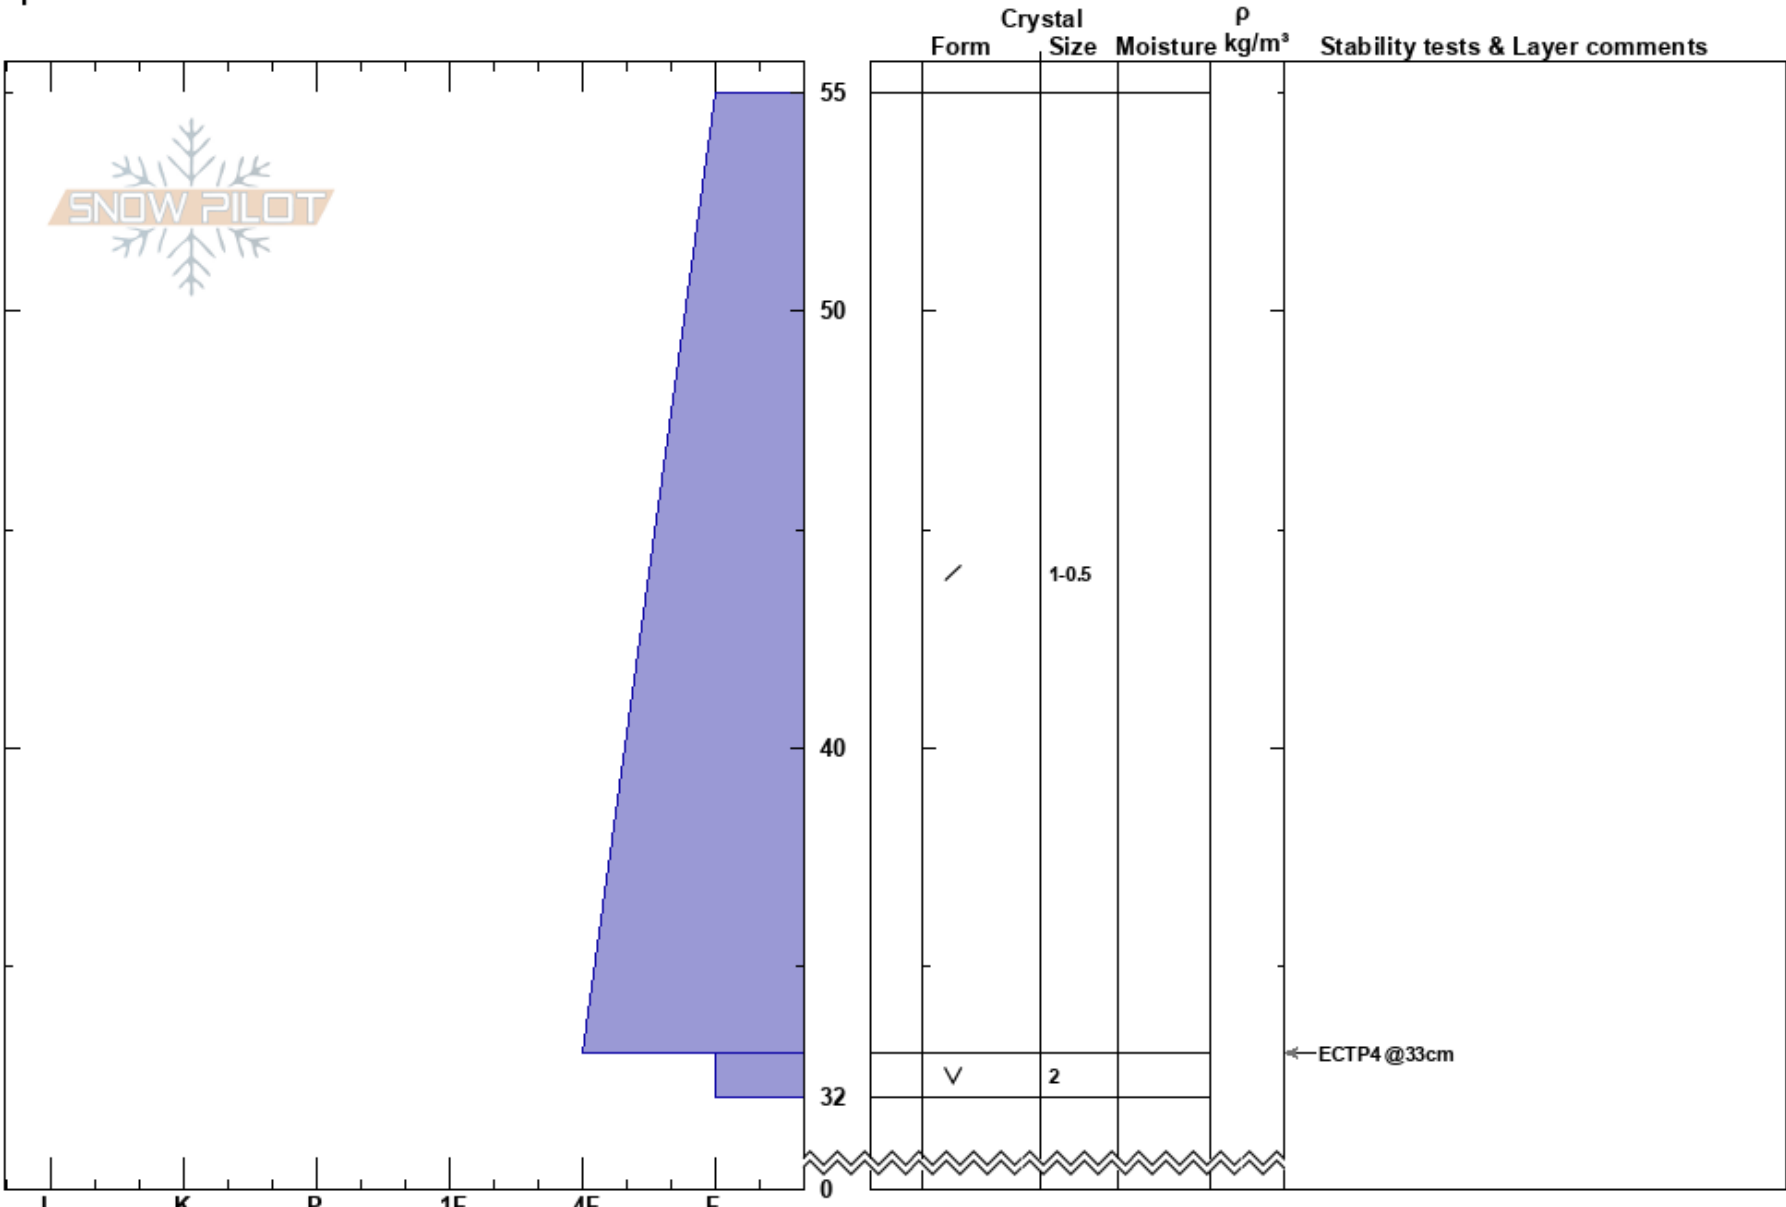

West Angle
 Togwotee Pass
 WY
 Elevation: 9700 ft
 Aspect: W
 Specifics:

Ryan Mertaugh
 12/21/2024 - 1:10pm
 Co-ord: 43.82590N, -110.18262E
 Slope Angle: 24°
 Wind Loading:

Stability:
 Air Temperature:
 Sky Cover:
 Precipitation: NO
 Wind: Calm

HS:55
 Layer Notes:
 33-32cm: Problematic layer

Notes: