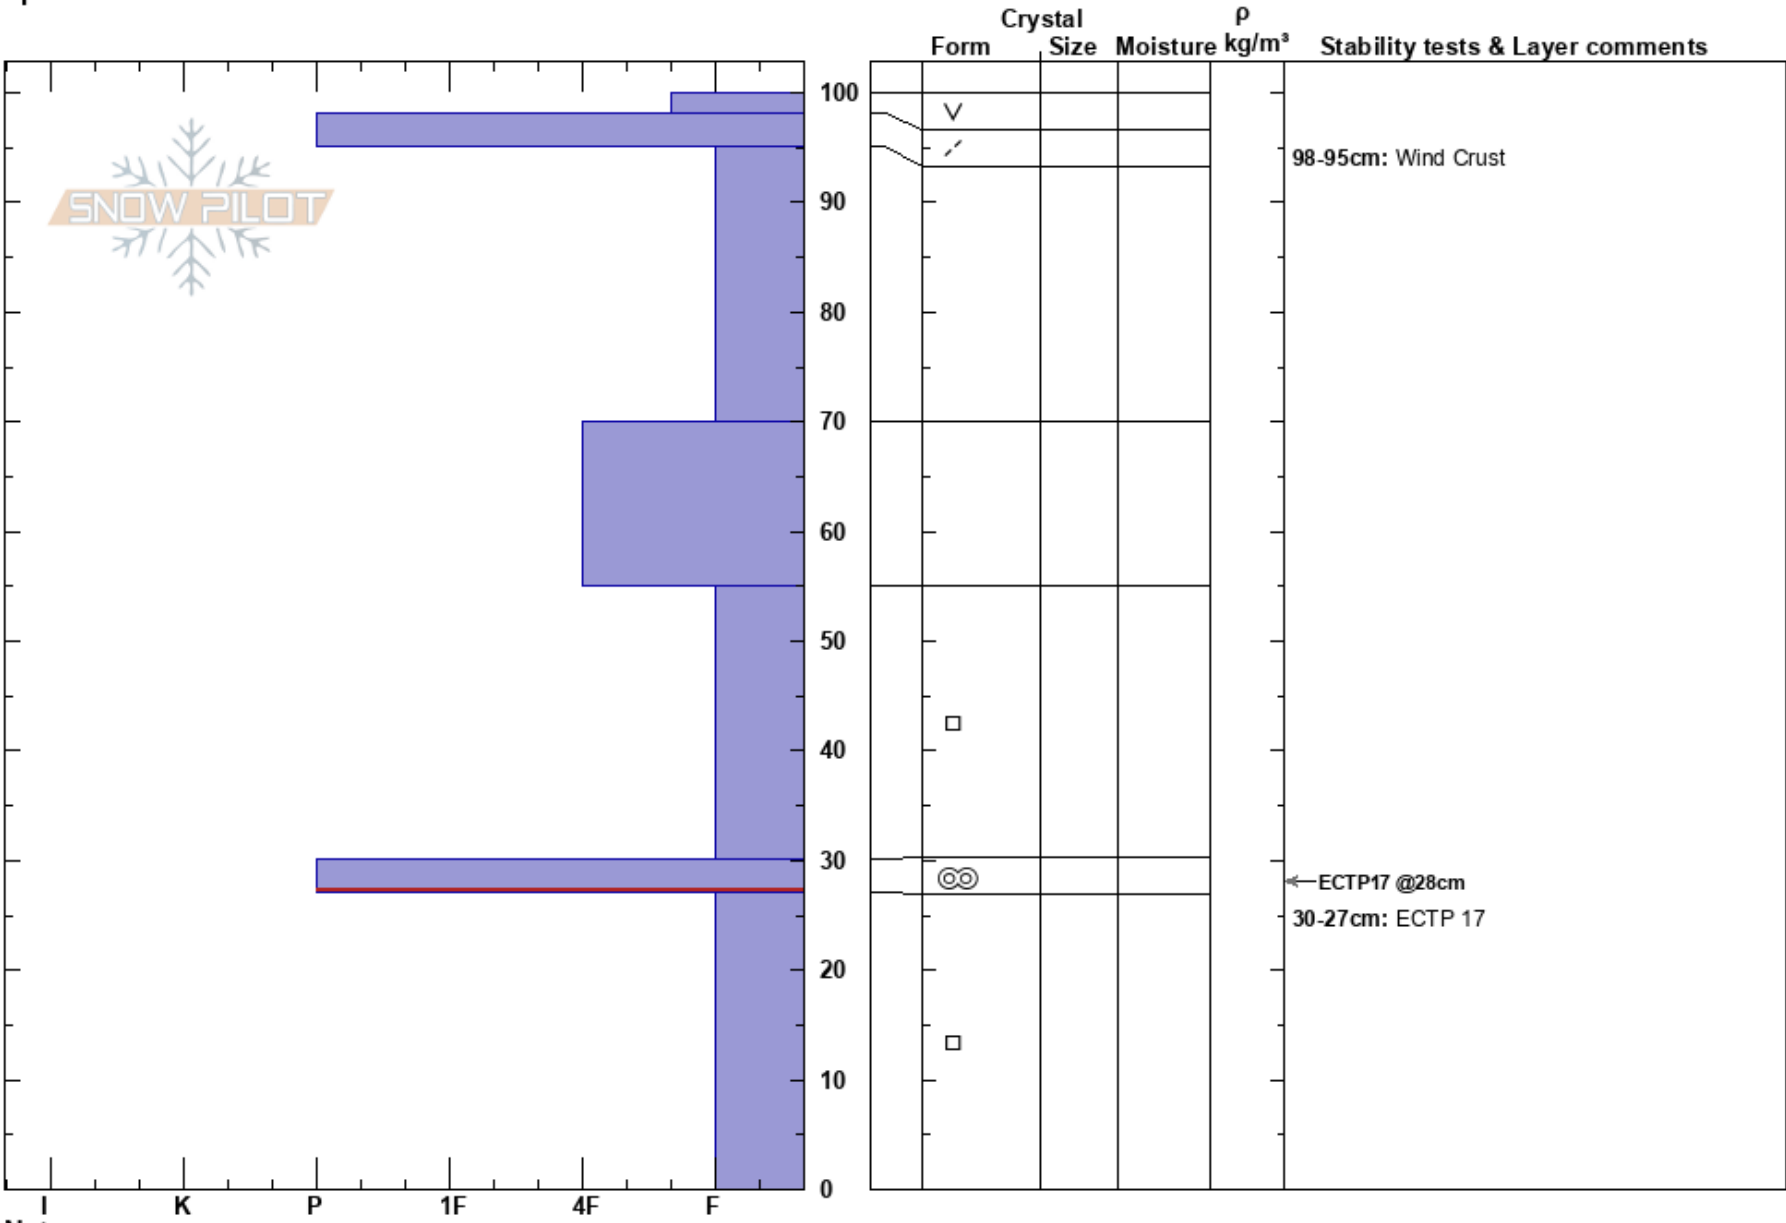

Teton Pass South  
 Teton Range  
 WY  
 Elevation: 9220 ft  
 Aspect: NW  
 Specifics:

Laura Berger  
 12/21/2024 - 3:17pm  
 Co-ord: 43.47750N, -110.95360E  
 Slope Angle: 15°  
 Wind Loading: previous

Stability:  
 Air Temperature:  
 Sky Cover: CLR  
 Precipitation: NO  
 Wind: SE Calm

HS:100  
 Layer Notes:  
 98-95cm: Wind Crust  
 30-27cm: ECTP 17  
 30-27cm: Problematic layer

Notes: