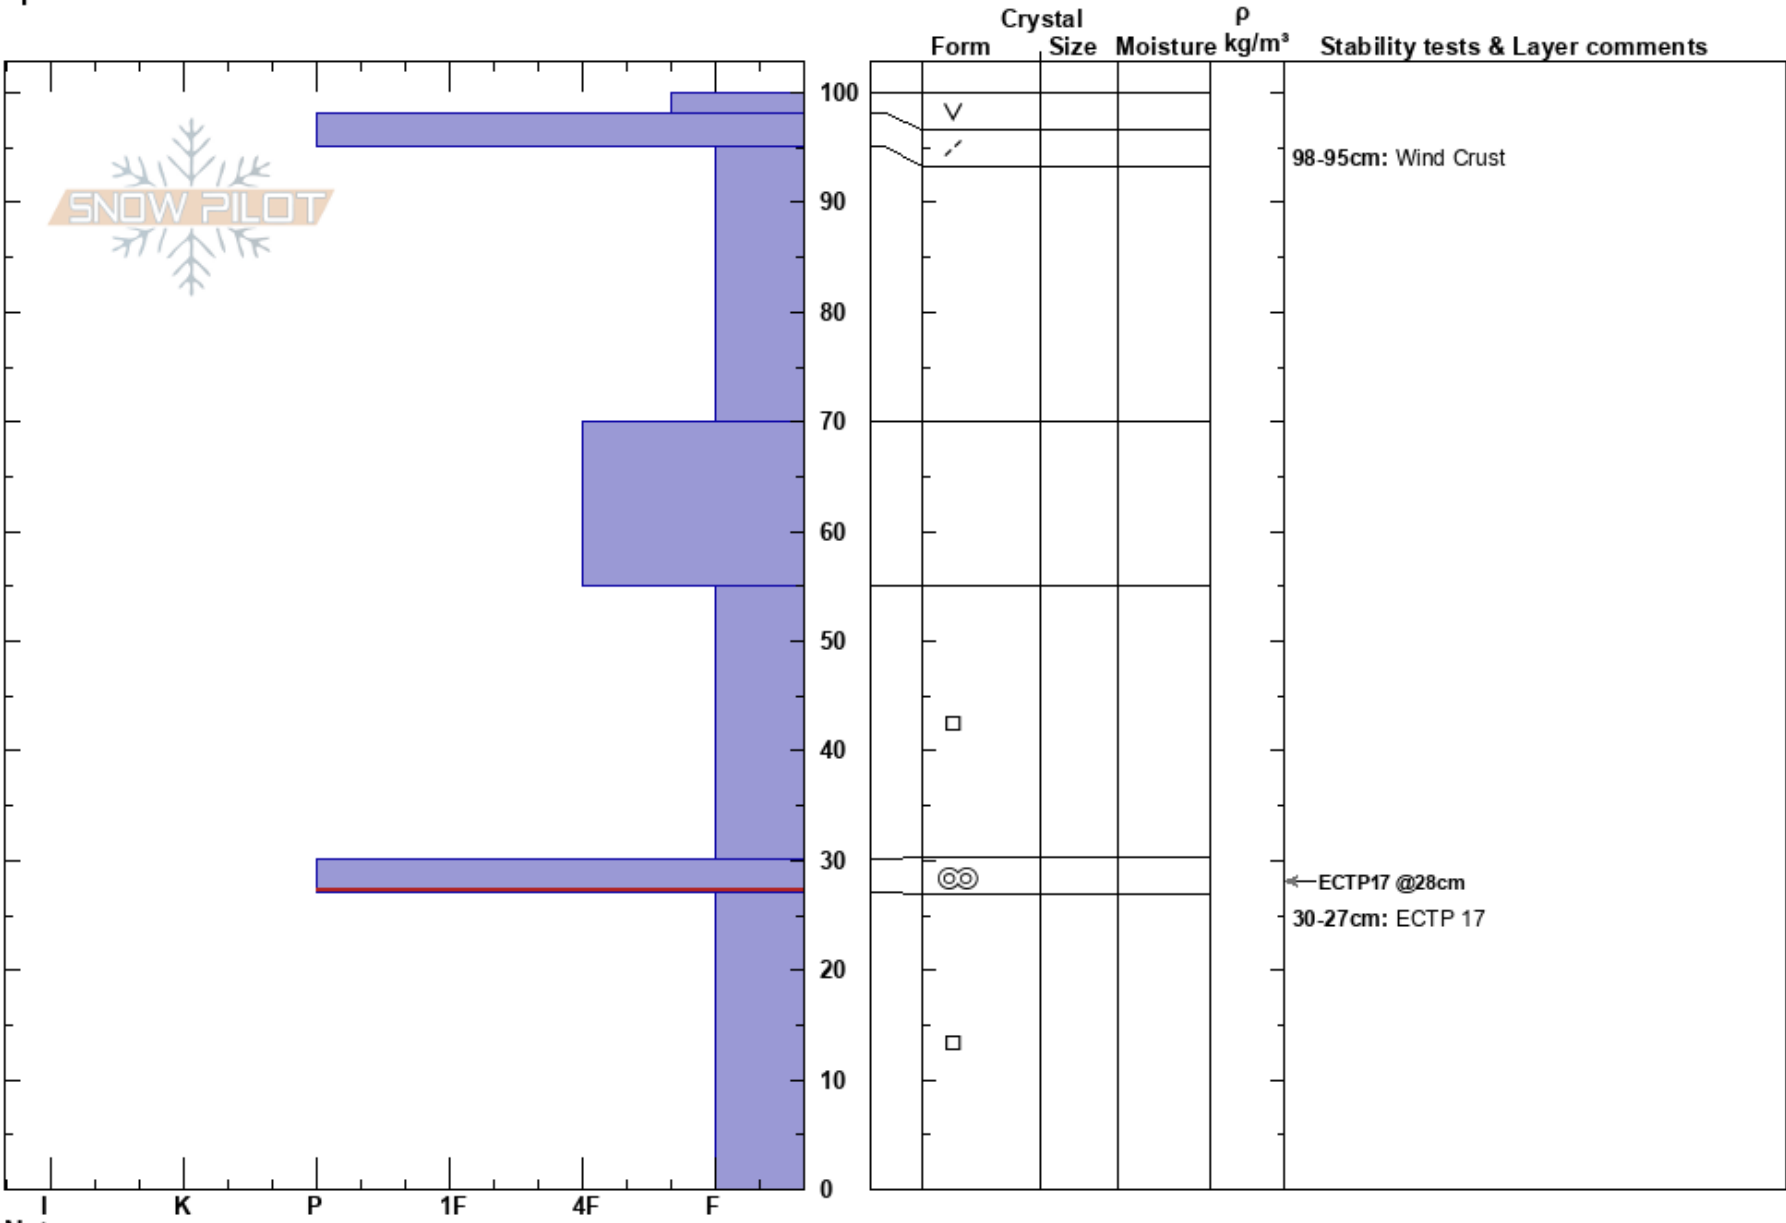

Teton Pass South
 Teton Range
 WY
 Elevation: 9220 ft
 Aspect: NW
 Specifics:

Laura Berger
 12/21/2024 - 3:17pm
 Co-ord: 43.47750N, -110.95360E
 Slope Angle: 15°
 Wind Loading: previous

Stability:
 Air Temperature:
 Sky Cover: CLR
 Precipitation: NO
 Wind: SE Calm

HS:100
 Layer Notes:
 98-95cm: Wind Crust
 30-27cm: ECTP 17
 30-27cm: Problematic layer

Notes: