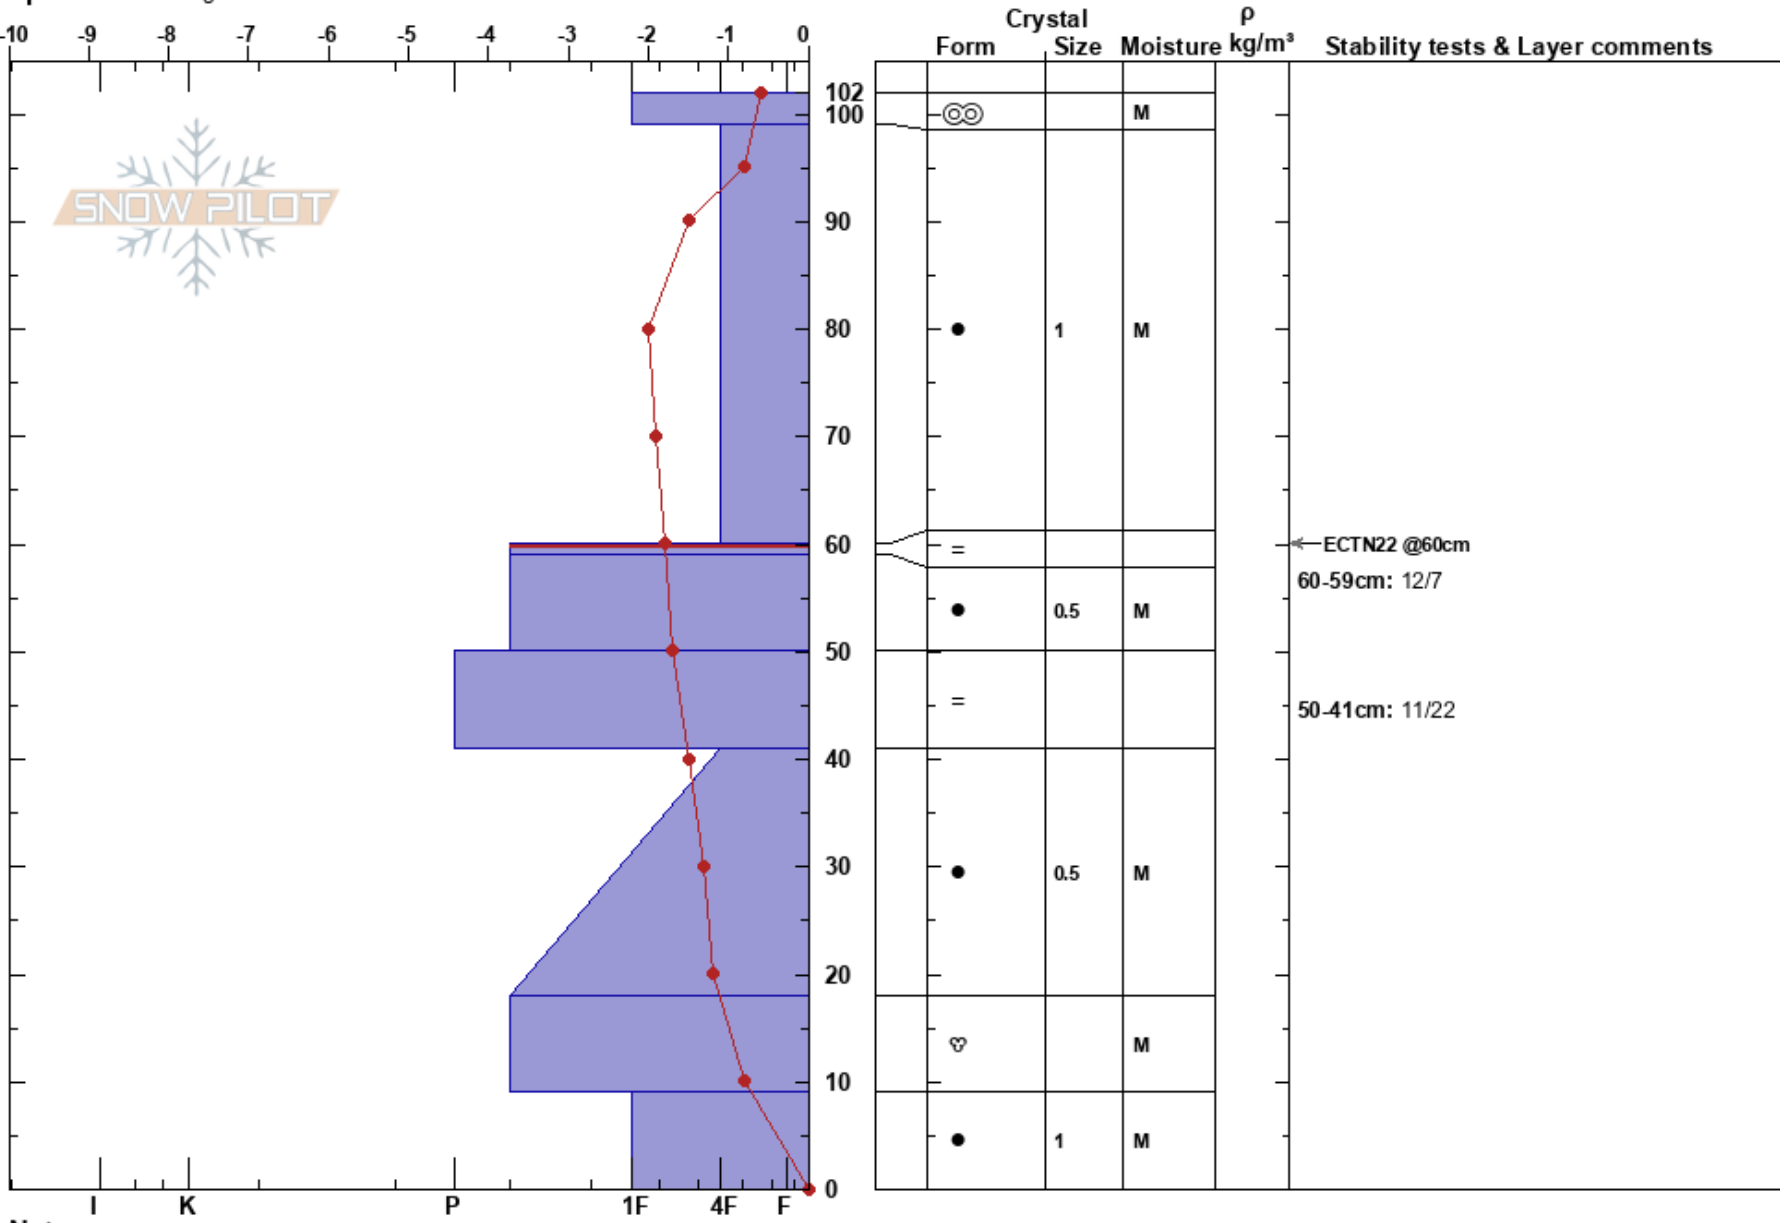

Wardner Peak
 Silver Valley Area
 ID
 Elevation: 6060 ft
 Aspect: NE
 Specifics: Pit dug in a Ski Area

izzy davis
 12/21/2024 - 1:45am
 Co-ord: 47.49249N, -116.14278W
 Slope Angle: 36°
 Wind Loading: no

Stability:
 Air Temperature: 39°C
 Sky Cover: OVC
 Precipitation: S1
 Wind: SW Moderate

HS:102
 PF:30
 PS: 15
 Layer Notes:
 60-59cm: 12/7
 60-59cm: Problematic layer
 50-41cm: 11/22

Notes: