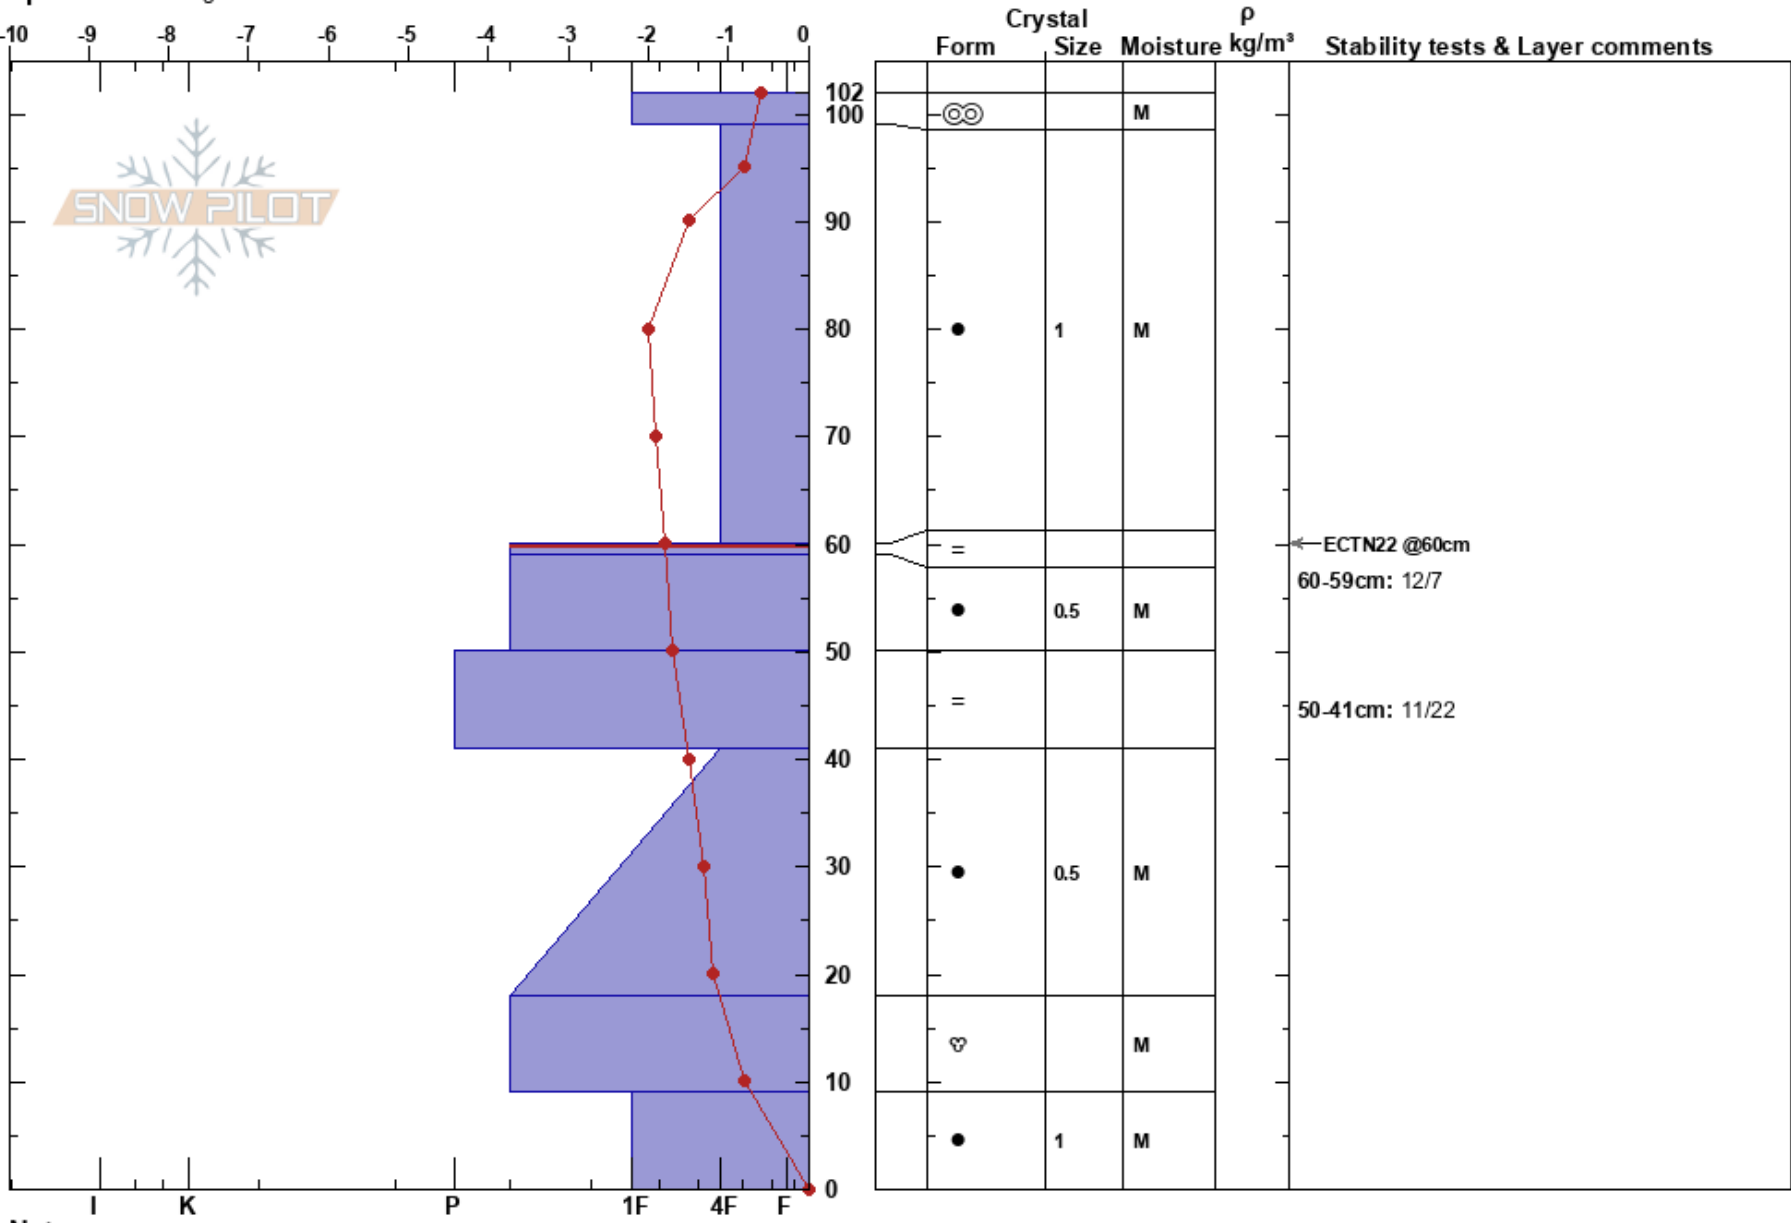

Wardner Peak
 Silver Valley Area
 ID
 Elevation: 6060 ft
 Aspect: NE
 Specifics: Pit dug in a Ski Area

izzy davis
 12/21/2024 - 1:45am
 Co-ord: 47.49249N, -116.14278W
 Slope Angle: 36°
 Wind Loading: no

Stability:
 Air Temperature: 39°C
 Sky Cover: OVC
 Precipitation: S1
 Wind: SW Moderate
 HS:102
 PF:30
 PS: 15
 Layer Notes:
 60-59cm: 12/7
 60-59cm: Problematic layer
 50-41cm: 11/22

Notes: