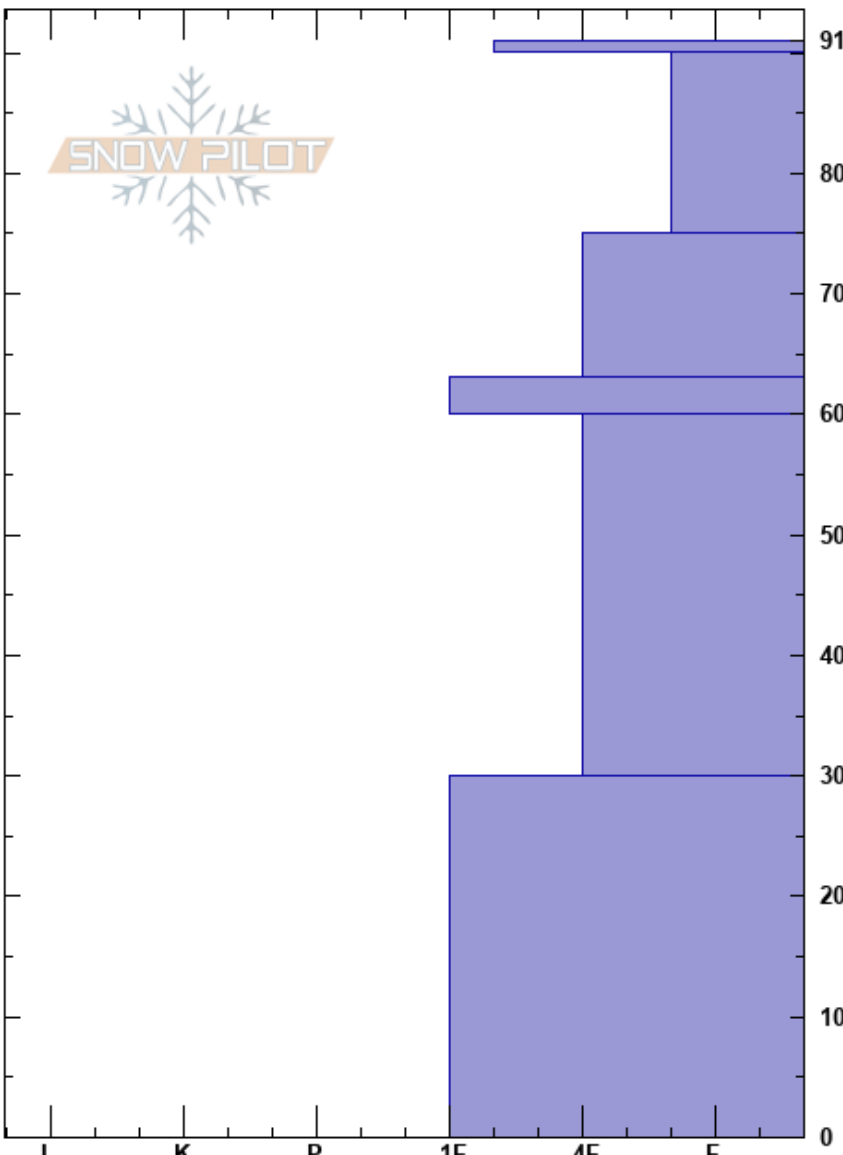

Super Secret
 Bridger Range
 MT
 Elevation: 7750 ft
 Aspect: 355°
 Specifics:

peter carse
 12/21/2024 - 12:00pm
 Co-ord: 45.83410N, -110.93030W
 Slope Angle: 34°
 Wind Loading: previous

Stability: Fair
 Air Temperature: 4°C
 Sky Cover: BKN
 Precipitation: NO
 Wind: Calm

Layer Notes:

HS:91
 PF:65
 PS:25

Height (cm)	Crystal		Moisture	ρ kg/m ³	Stability tests & Layer comments
	Form	Size			
91	•	0.5			← CT11, SP @90cm ← SB10, SP @90cm
80	•	0.5			
70	⊖	1			← CT21, PC @75cm ← SB20, PC @75cm ← ECTN13 @75cm
60	• (⊖)	1(1.5)			← CT25, RP @63cm ← SB30, RP @63cm
50					
40	⊖	2			
30					← SB60, BRK @30cm
20					
10	⊖	2	M		
0					

Notes: LyteProbe testing mission. Richardson numerical score = 6