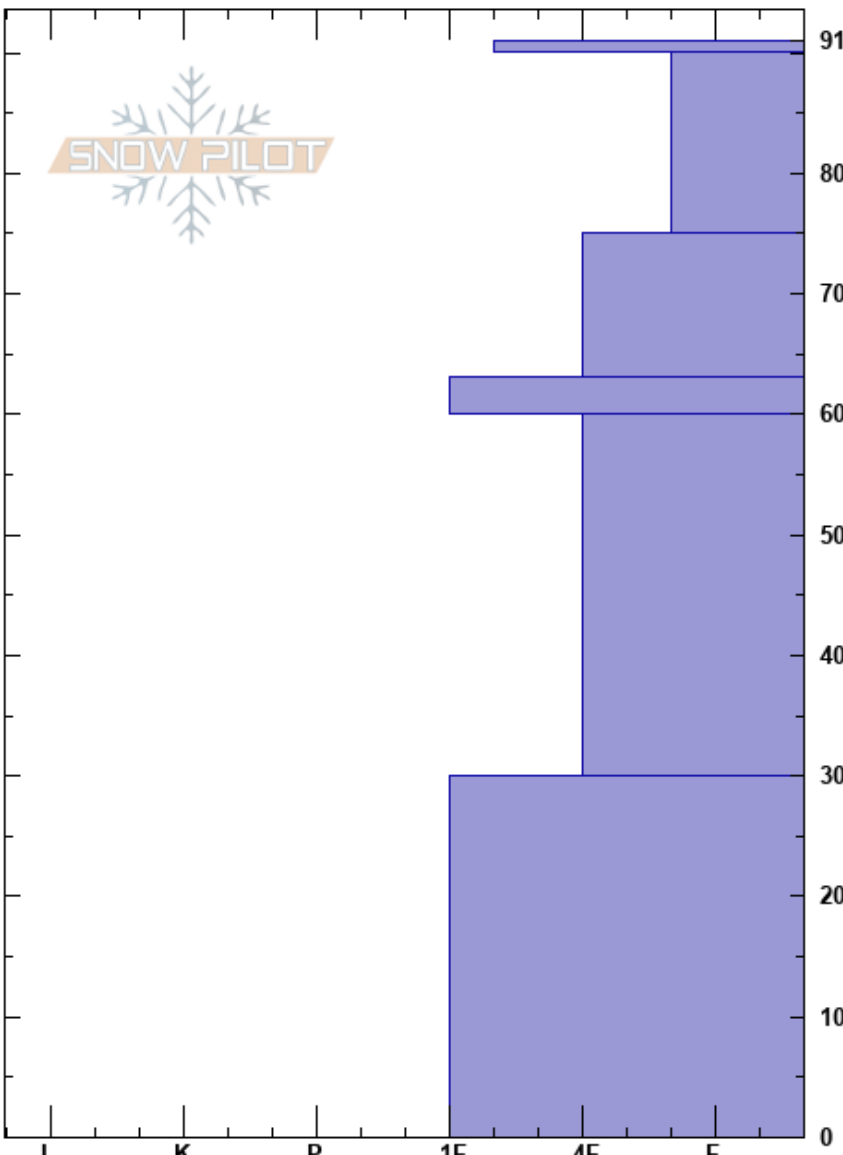

Super Secret
 Bridger Range
 MT
 Elevation: 7750 ft
 Aspect: 355°
 Specifics:

peter carse
 12/21/2024 - 12:00pm
 Co-ord: 45.83410N, -110.93030W
 Slope Angle: 34°
 Wind Loading: previous

Stability: Fair
 Air Temperature: 4°C
 Sky Cover: BKN
 Precipitation: NO
 Wind: Calm

Layer Notes:

HS:91
 PF:65
 PS:25

Height (cm)	Crystal		Moisture	ρ kg/m ³	Stability tests & Layer comments
	Form	Size			
91	•	0.5			CT11, SP @90cm SB10, SP @90cm
80	•	0.5			
70	⊖	1			CT21, PC @75cm SB20, PC @75cm ECTN13 @75cm
60	• (⊖)	1(1.5)			CT25, RP @63cm SB30, RP @63cm
50					
40	⊖	2			
30					SB60, BRK @30cm
20	⊖	2	M		
10					
0					

Notes: LyteProbe testing mission. Richardson numerical score = 6