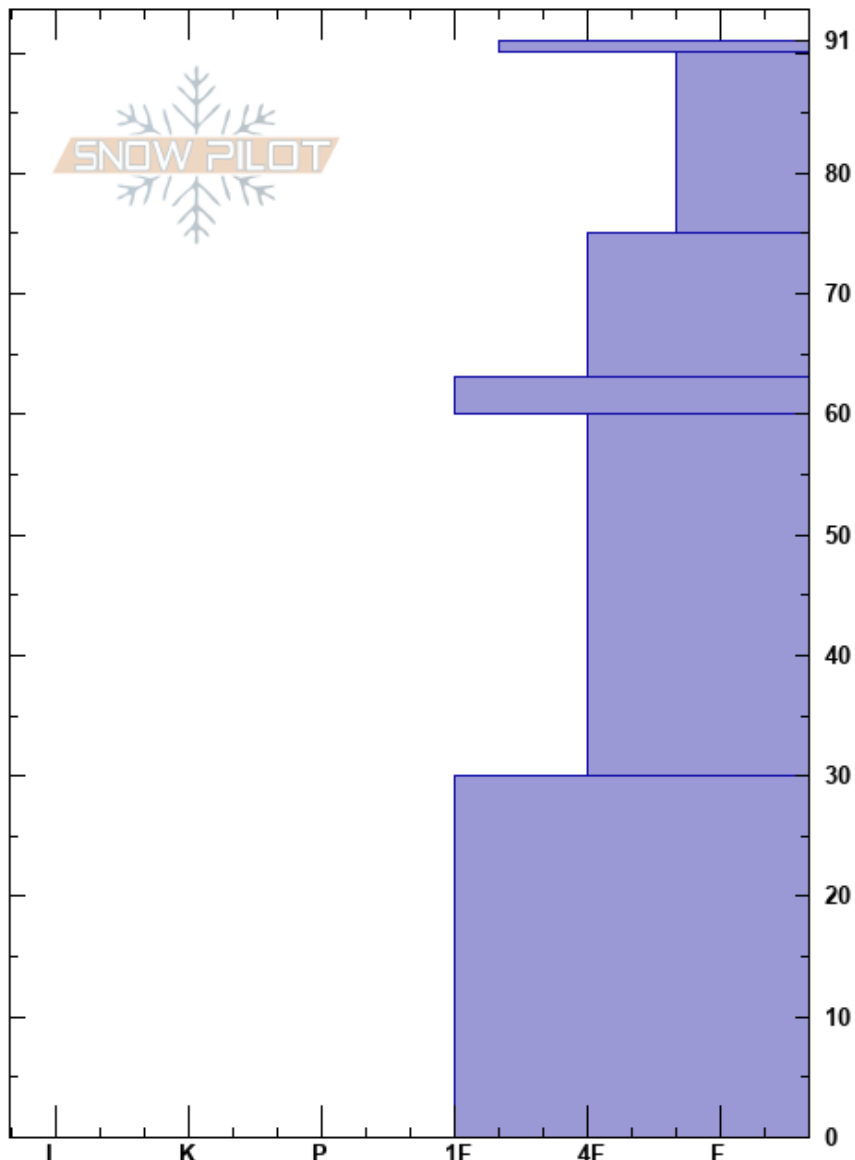

Super Secret  
 Bridger Range  
 MT  
 Elevation: 7750 ft  
 Aspect: 355°  
 Specifics:

peter carse  
 12/21/2024 - 12:00pm  
 Co-ord: 45.83410N, -110.93030W  
 Slope Angle: 34°  
 Wind Loading: previous

Stability: Fair  
 Air Temperature: 4°C  
 Sky Cover: BKN  
 Precipitation: NO  
 Wind: Calm

Layer Notes:

HS:91  
 PF:65  
 PS:25

Height (cm)	Crystal		Moisture	$\rho$ kg/m <sup>3</sup>	Stability tests & Layer comments
	Form	Size			
91	•	0.5			← CT11, SP @90cm ← SB10, SP @90cm
80	•	0.5			
70	⊖	1			← CT21, PC @75cm ← SB20, PC @75cm ← ECTN13 @75cm
60	• (⊖)	1(1.5)			← CT25, RP @63cm ← SB30, RP @63cm
50					
40	⊖	2			
30					← SB60, BRK @30cm
20					
10	⊖	2	M		
0					

Notes: LyteProbe testing mission. Richardson numerical score = 6