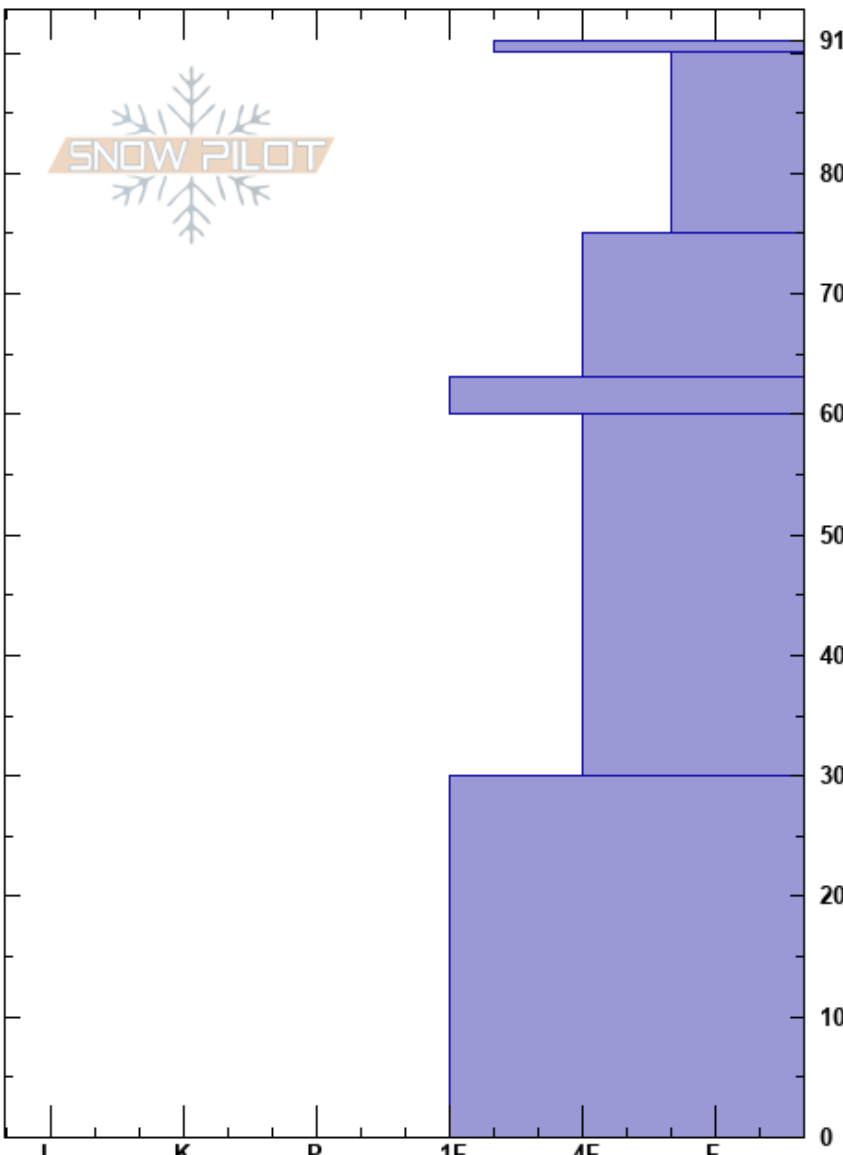

Super Secret  
 Bridger Range  
 MT  
 Elevation: 7750 ft  
 Aspect: 355°  
 Specifics:

peter carse  
 12/21/2024 - 12:00pm  
 Co-ord: 45.83410N, -110.93030W  
 Slope Angle: 34°  
 Wind Loading: previous

Stability: Fair  
 Air Temperature: 4°C  
 Sky Cover: BKN  
 Precipitation: NO  
 Wind: Calm

HS:91

PF:65

PS:25

Layer Notes:

Height (cm)	Crystal		Moisture	$\rho$ kg/m <sup>3</sup>	Stability tests & Layer comments
	Form	Size			
91	•	0.5			CT11, SP @90cm SB10, SP @90cm
80	•	0.5			
70	⊖	1			CT21, PC @75cm SB20, PC @75cm ECTN13 @75cm
60	• (⊖)	1(1.5)			CT25, RP @63cm SB30, RP @63cm
50					
40	⊖	2			
30					SB60, BRK @30cm
20					
10	⊖	2	M		
0					

Notes: LyteProbe testing mission. Richardson numerical score = 6