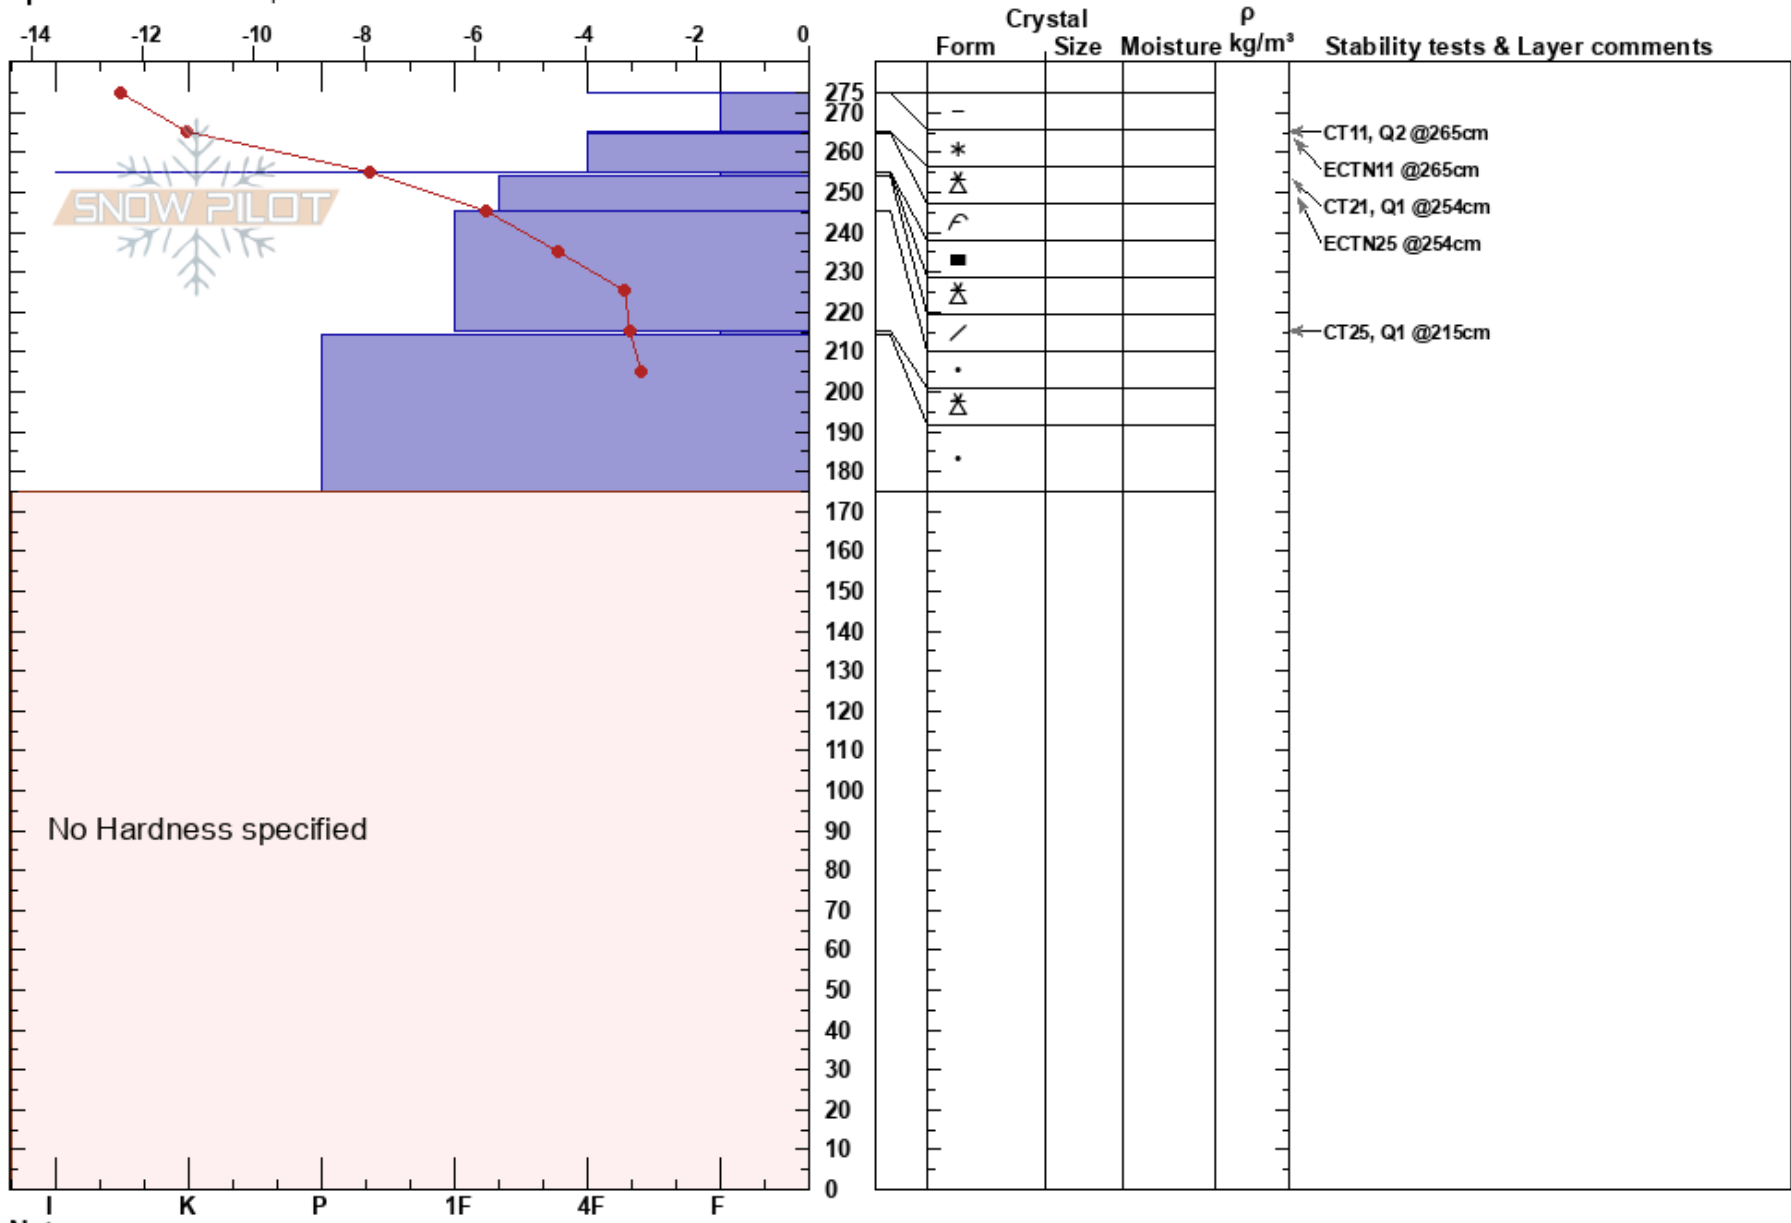

Spruce Creek
 Bitterroot
 MT
 Elevation: 7200 ft
 Aspect: 20°
 Specifics: We skied slope

Greg Anderson
 02/12/2018 - 12:30pm
 Co-ord: 46.58243N, -114.40186W
 Slope Angle: 35°
 Wind Loading: previous

Stability: HS:275
 Air Temperature: -8.3°C PF:30 254.7-254cm:Problematic layer
 Sky Cover: CLR
 Precipitation: NO
 Wind: SW Calm

Notes: