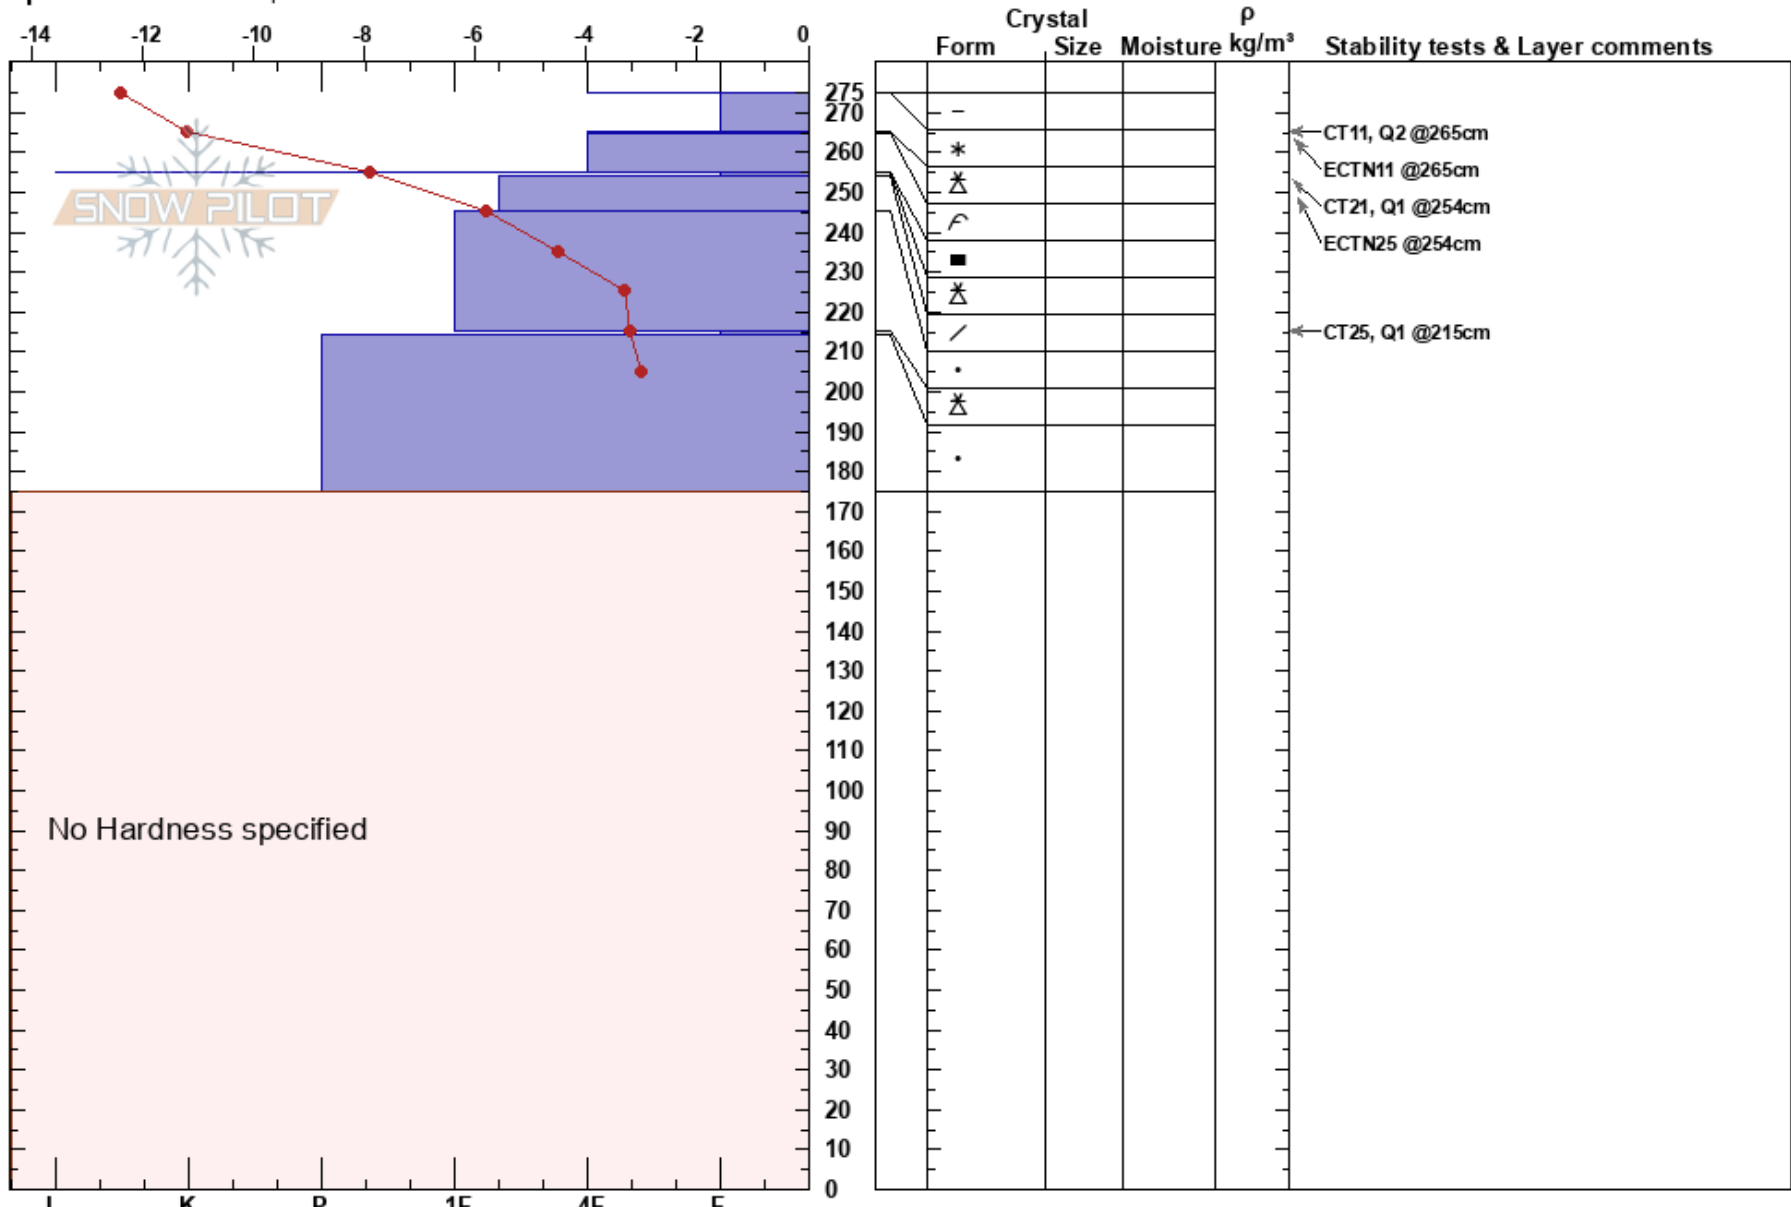

Spruce Creek
 Bitterroot
 MT
 Elevation: 7200 ft
 Aspect: 20°
 Specifics: We skied slope

Greg Anderson
 02/12/2018 - 12:30pm
 Co-ord: 46.58243N, -114.40186W
 Slope Angle: 35°
 Wind Loading: previous

Stability: **HS:275**
 Air Temperature: -8.3°C PF:30 254.7-254cm:Problematic layer
 Sky Cover: CLR
 Precipitation: NO
 Wind: SW Calm

Notes: