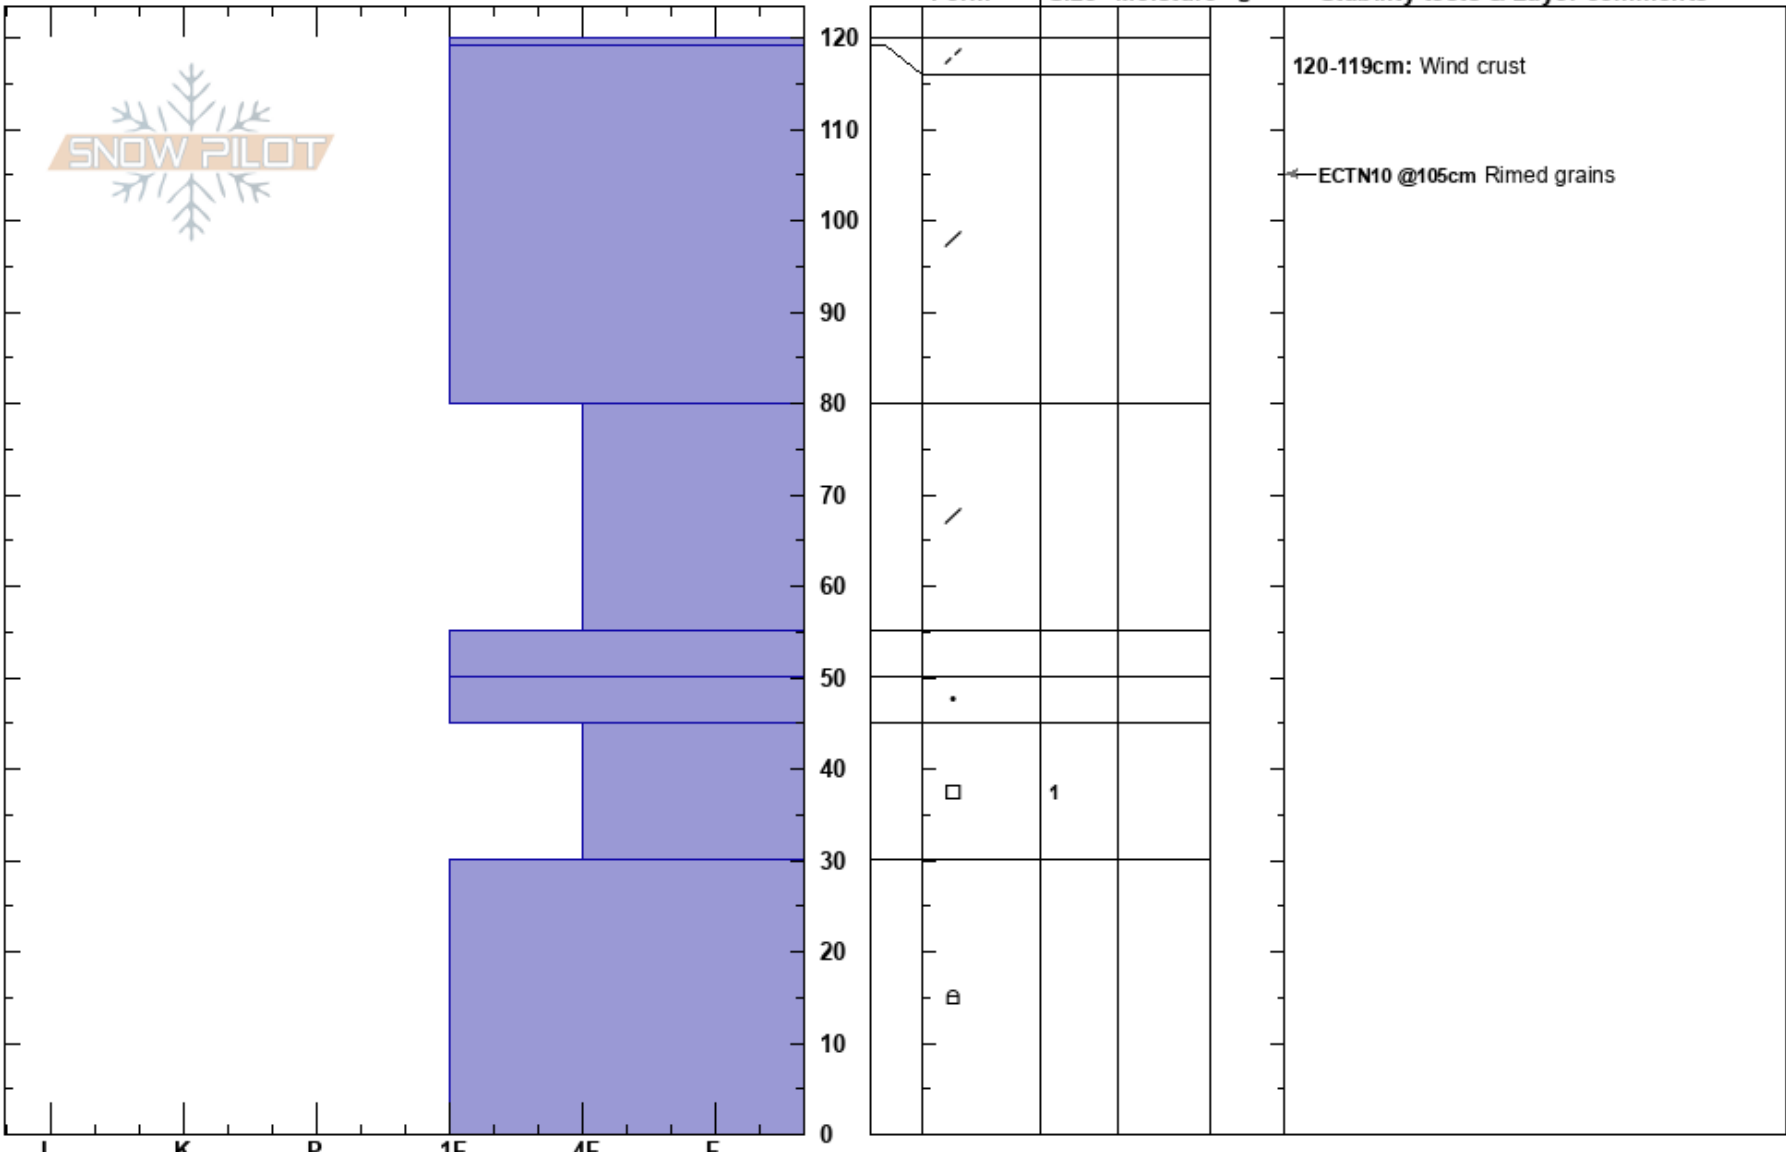

Green River Rolls
 Teton Range
 WY
 Elevation: 97 ft
 Aspect: E
 Specifics:

Lynn Kennen
 12/21/2024 - 11:00am
 Co-ord: 43.58261N, -110.87428W
 Slope Angle: 30°
 Wind Loading:

Stability:
 Air Temperature: 33°F
 Sky Cover: SCT
 Precipitation: NO
 Wind: Calm

HS:120
 Layer Notes:
 120-119cm: Wind crust

Notes: Created with Christian Santelices