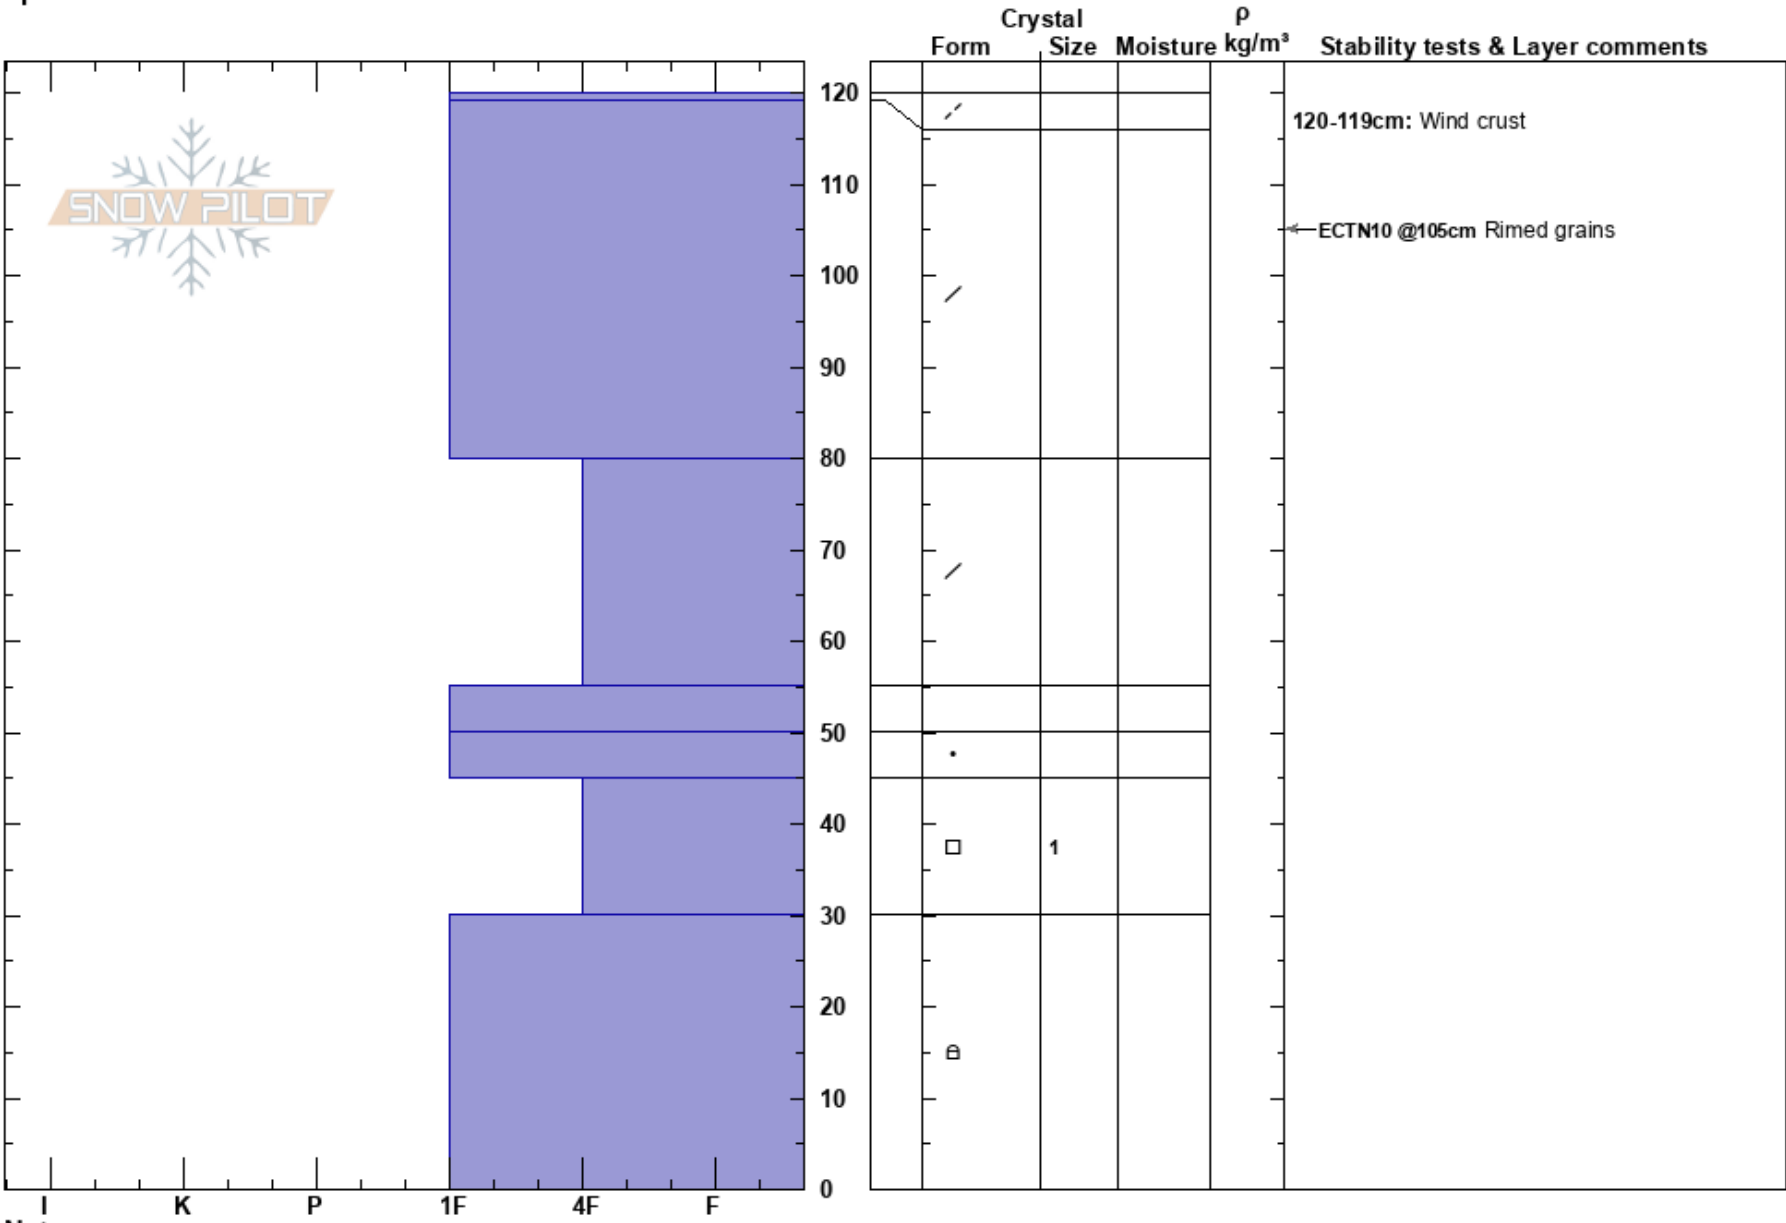

Green River Rolls  
 Teton Range  
 WY  
 Elevation: 97 ft  
 Aspect: E  
 Specifics:

Lynn Kennen  
 12/21/2024 - 11:00am  
 Co-ord: 43.58261N, -110.87428W  
 Slope Angle: 30°  
 Wind Loading:

Stability:  
 Air Temperature: 33°F  
 Sky Cover: SCT  
 Precipitation: NO  
 Wind: Calm

HS:120  
 Layer Notes:  
 120-119cm: Wind crust

Notes: Created with Christian Santelices