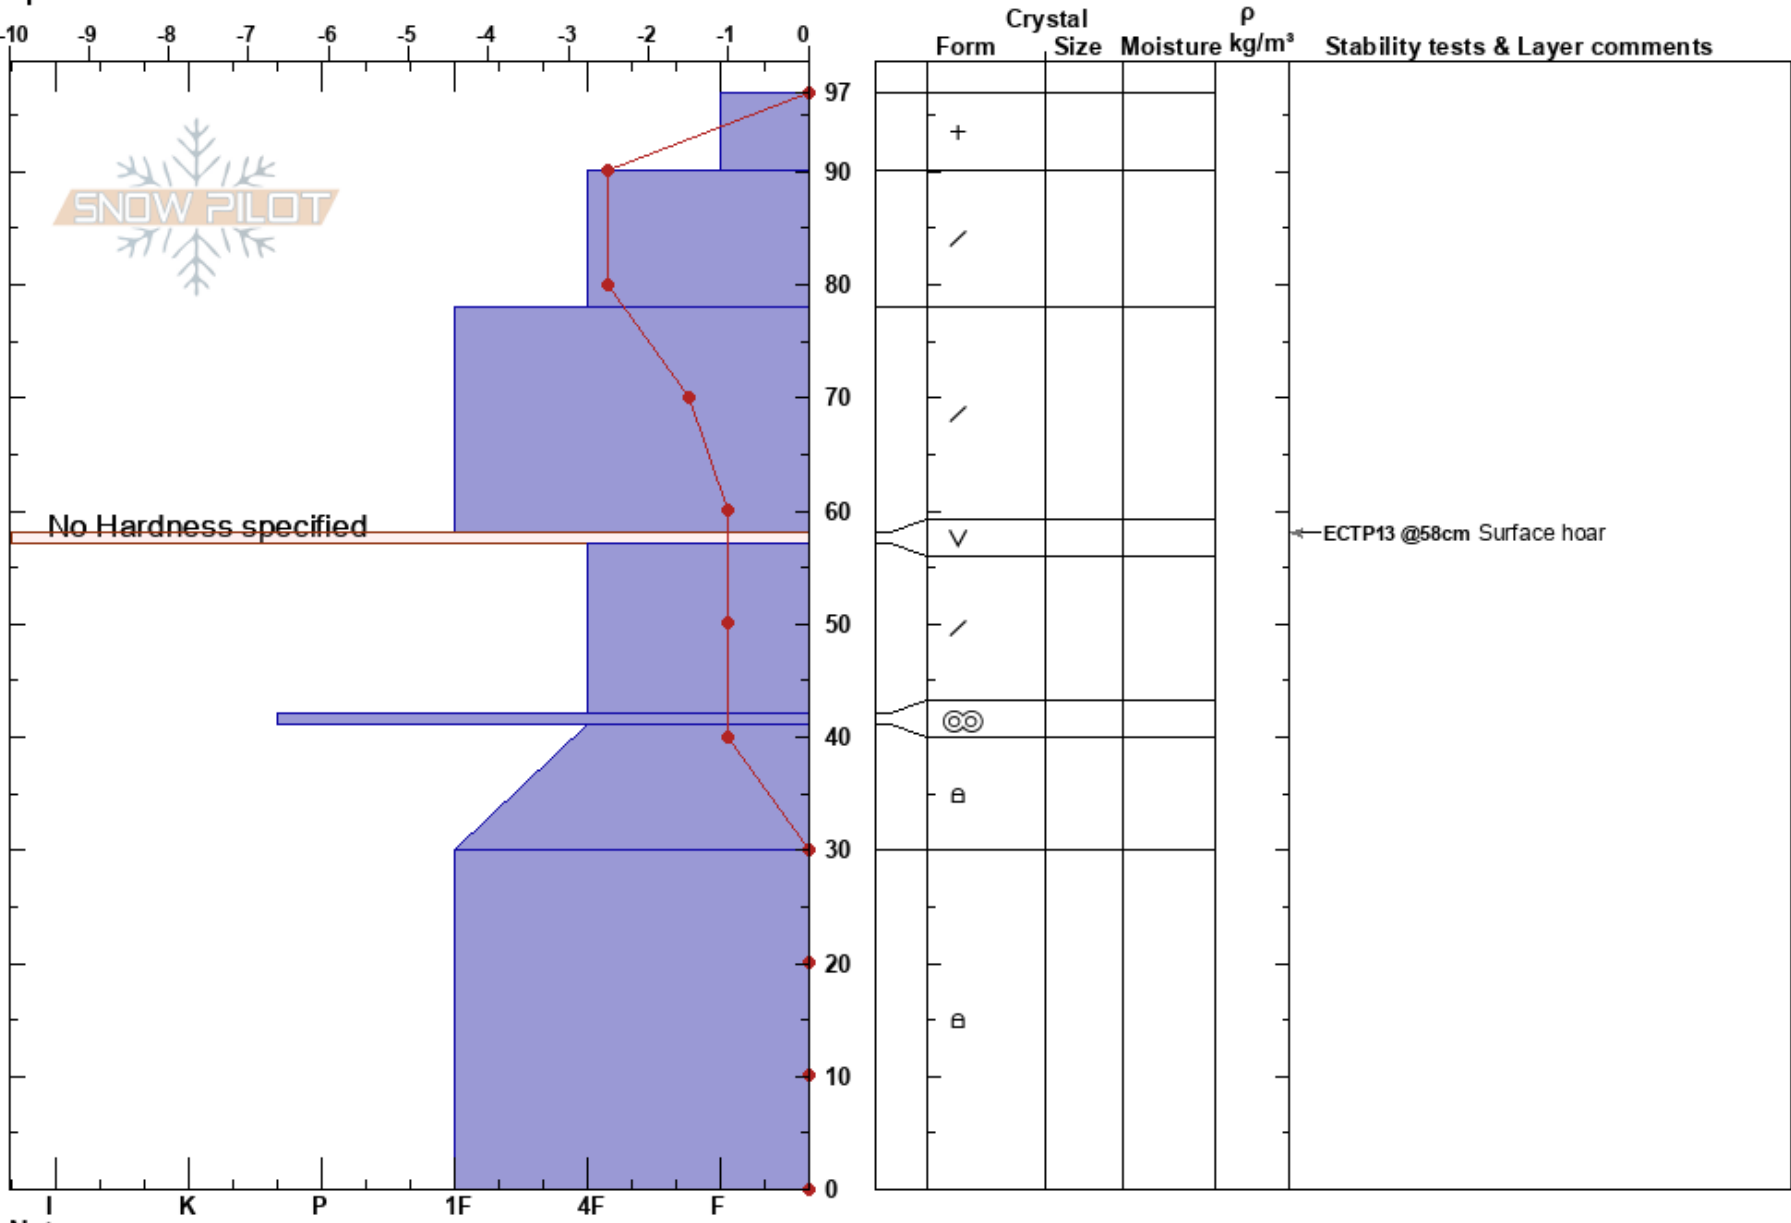

Stuart Pk S Ridge
 Rattlesnake Mtns
 MT
 Elevation: 7260 ft
 Aspect: E
 Specifics:

Tony LeBaron
 12/21/2024 - 1:30pm
 Co-ord: 46.99477N, -113.92551W
 Slope Angle: 25°
 Wind Loading:

Stability:
 Air Temperature: 2°C
 Sky Cover: OVC
 Precipitation: NO
 Wind: Calm

HS:97
 Layer Notes:
 58-57cm: Problematic layer

Notes: