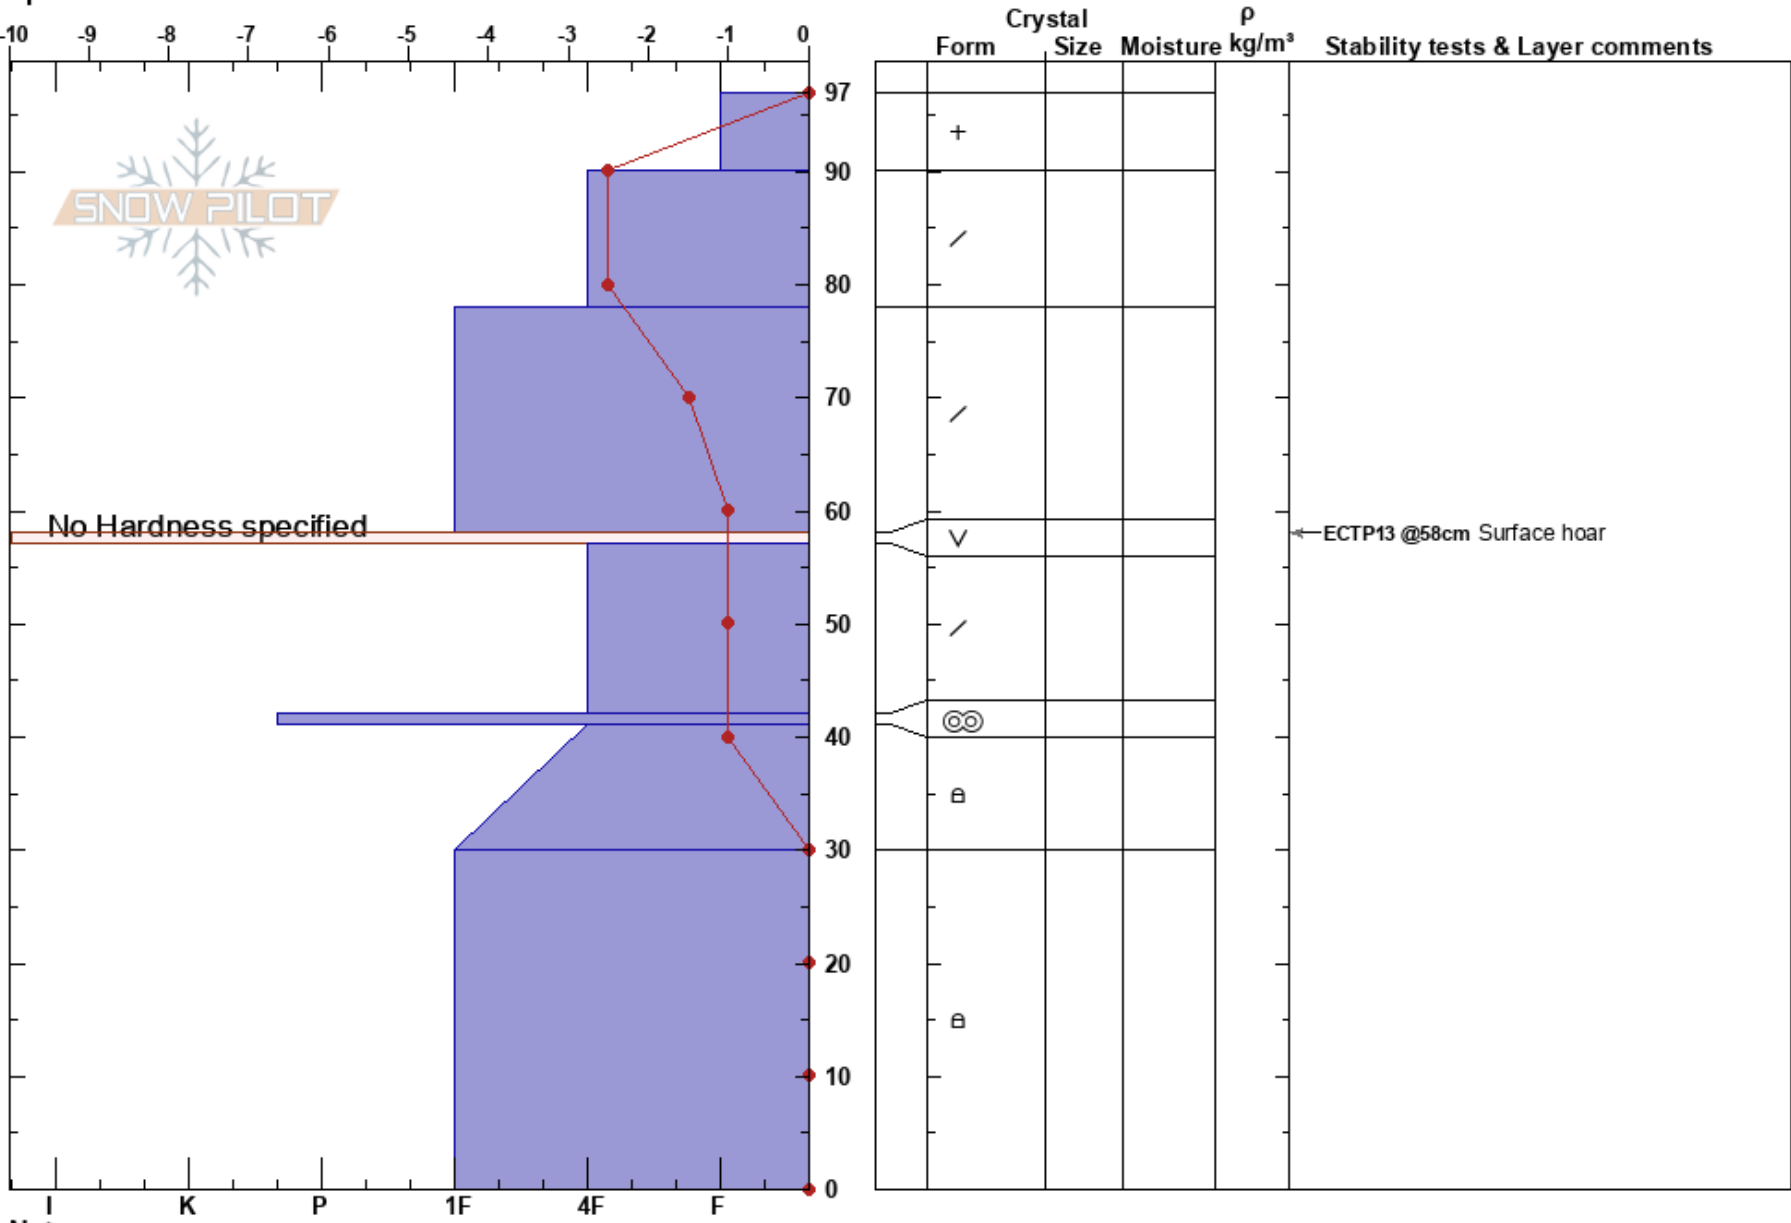

Stuart Pk S Ridge
 Rattlesnake Mtns
 MT
 Elevation: 7260 ft
 Aspect: E
 Specifics:

Tony LeBaron
 12/21/2024 - 1:30pm
 Co-ord: 46.99477N, -113.92551W
 Slope Angle: 25°
 Wind Loading:

Stability:
 Air Temperature: 2°C
 Sky Cover: OVC
 Precipitation: NO
 Wind: Calm

HS:97
 Layer Notes:
 58-57cm: Problematic layer

Notes:

I K P 1F 4F F